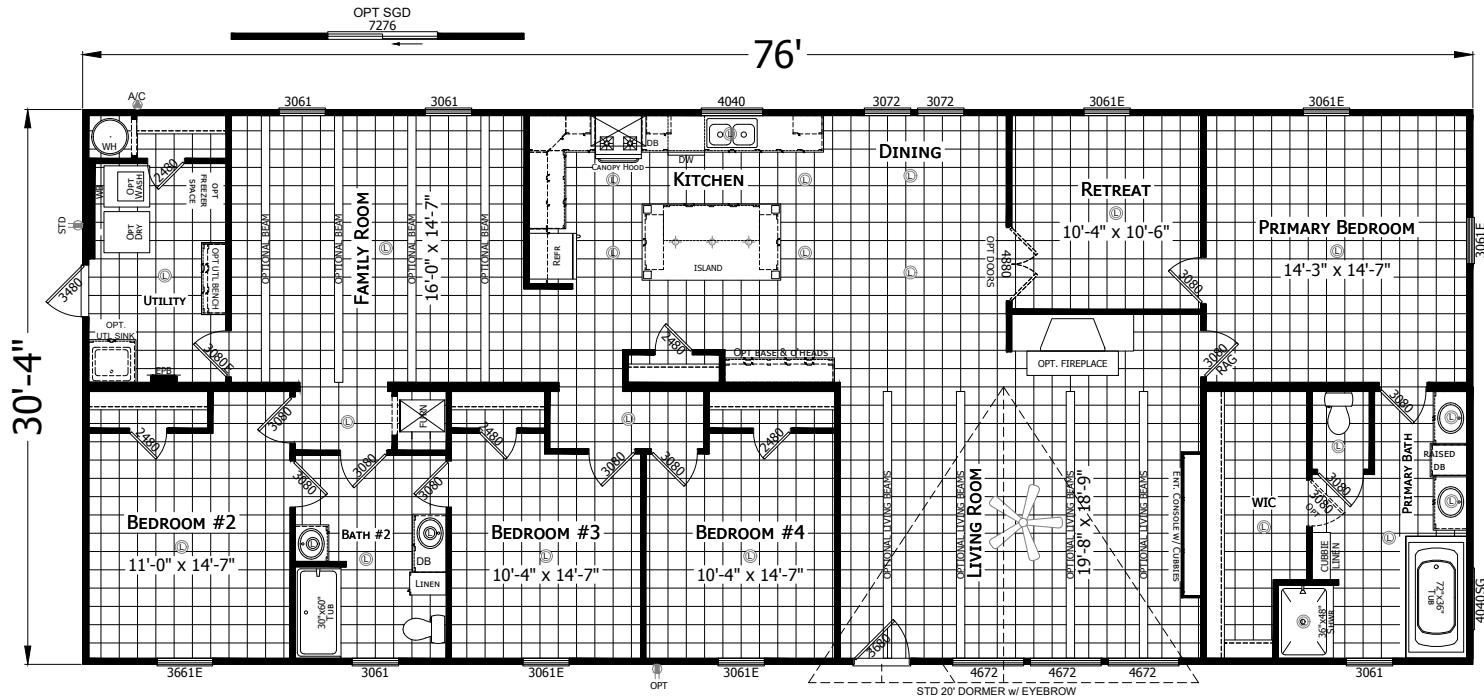

Lockney

Champion Select Series - Multi Section

2,305 SQ. FT. (Approximate) 4 Bedroom, 2 Bath

Last Updated: 7-16-24

CHAMPION HOMES CENTER
501A S. Burseson Blvd.
Burseson, TX 76028

FactoryDirectTexas.com | 1-800-965-3721