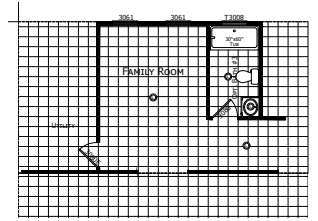

Lockney

Champion Select Series - Multi Section

2,305 SQ. FT. (Approximate) 4 Bedroom, 2 Bath

Last Updated: 7-16-24

CHAMPION HOMES CENTER
501A S. Burseson Blvd.
Burseson, TX 76028

FactoryDirectTexas.com | 1-800-965-3721