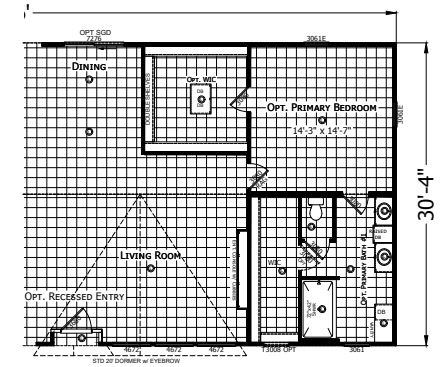

Lockney

Champion Select Series - Multi Section

2,305 SQ. FT. (Approximate) 4 Bedroom, 2 Bath

Last Updated: 7-16-24

CHAMPION HOMES CENTER
501A S. Burseson Blvd.
Burseson, TX 76028

FactoryDirectTexas.com | 1-800-965-3721