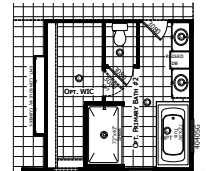

Lockney

Champion Select Series - Multi Section

2,305 SQ. FT. (Approximate) 4 Bedroom, 2 Bath

Last Updated: 7-16-24

CHAMPION HOMES CENTER
501A S. Burseson Blvd.
Burseson, TX 76028

FactoryDirectTexas.com | 1-800-965-3721