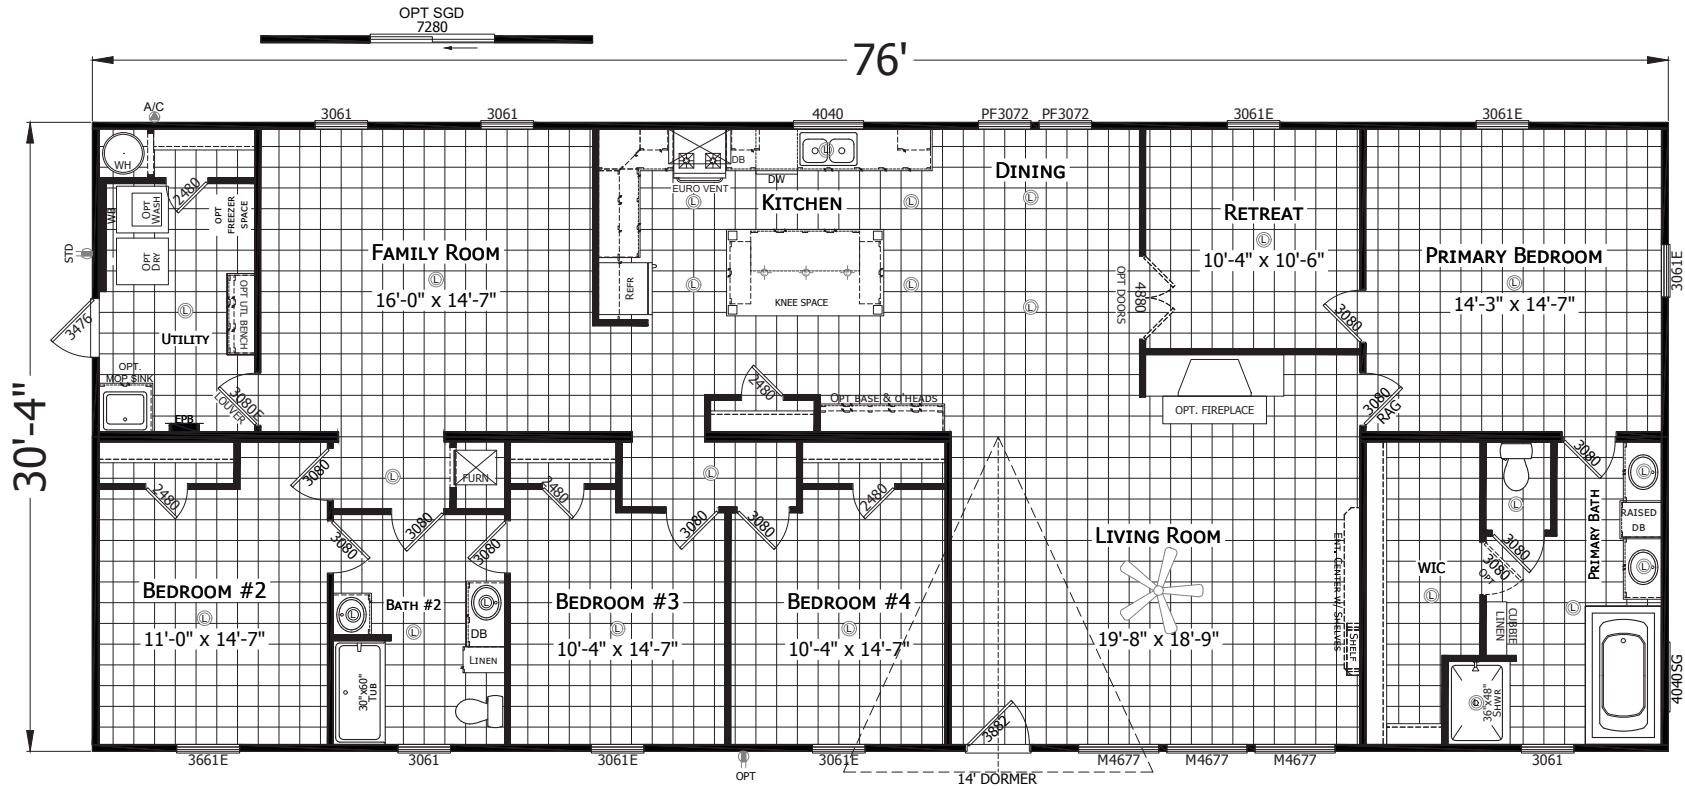

Lockney

Champion Select Series - Multi Section

2,305 SQ. FT. (Approximate) 4 Bedroom, 2 Bath

Last Updated: 8-11-22

CHAMPION HOMES CENTER
501A S. Burlison Blvd.
Burlison, TX 76028

FactoryDirectTexas.com | 1-800-965-3721