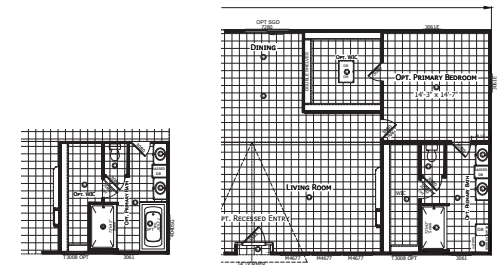

Lockney

Champion Select Series - Multi Section

2,305 SQ. FT. (Approximate) 4 Bedroom, 2 Bath

Last Updated: 8-11-22

CHAMPION HOMES CENTER
501A S. Burlison Blvd.
Burlison, TX 76028

FactoryDirectTexas.com | 1-800-965-3721