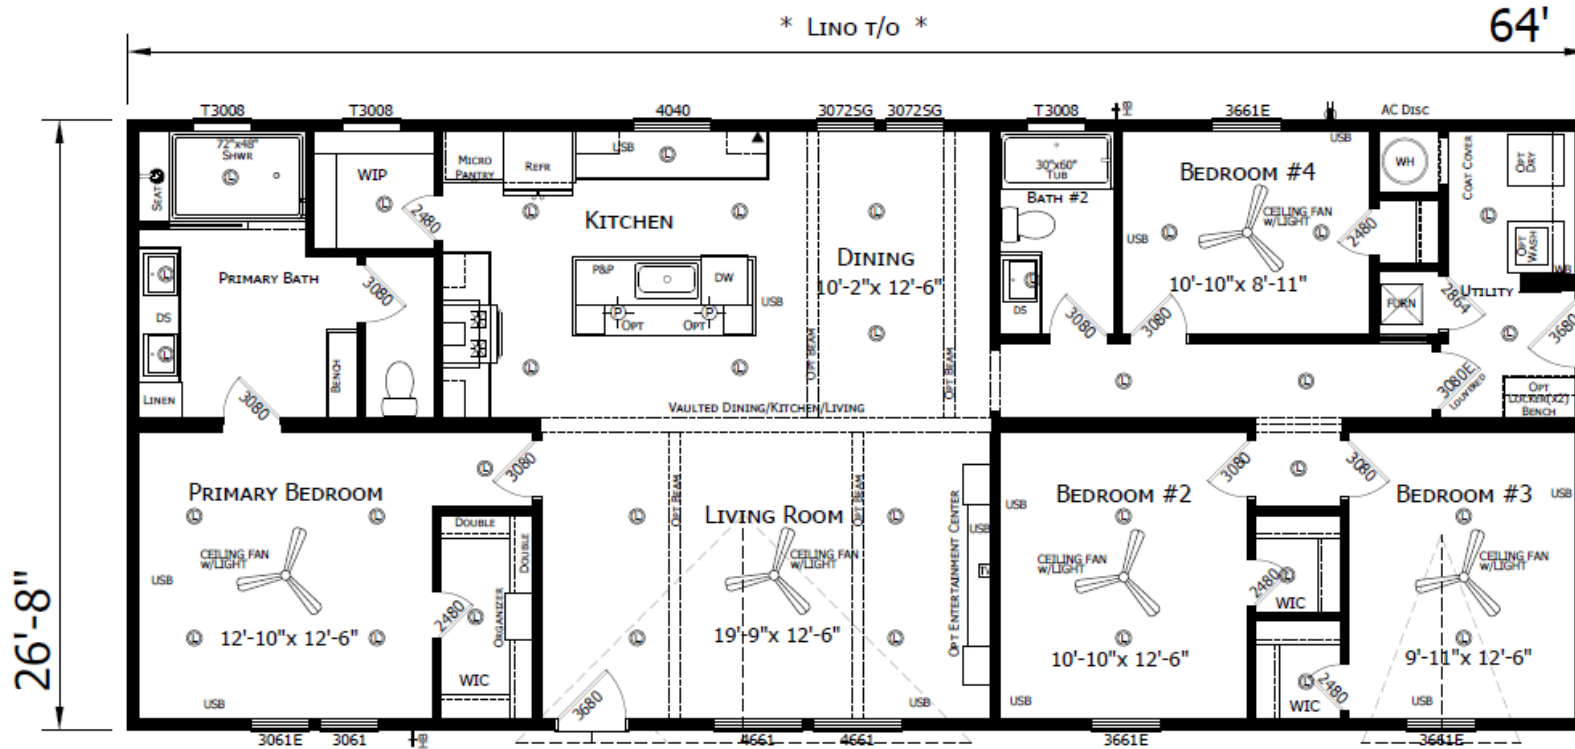

# Lola

Innovation Series - Multi Section

1,707 SQ. FT. (Approximate) 4 Bedroom, 2 Bath

Last Updated: 4-9-26

**CHAMPION HOMES CENTER**  
501A S. Burleson Blvd.  
Burleson, TX 76028

**FactoryDirectTexas.com | 1-800-965-3721**