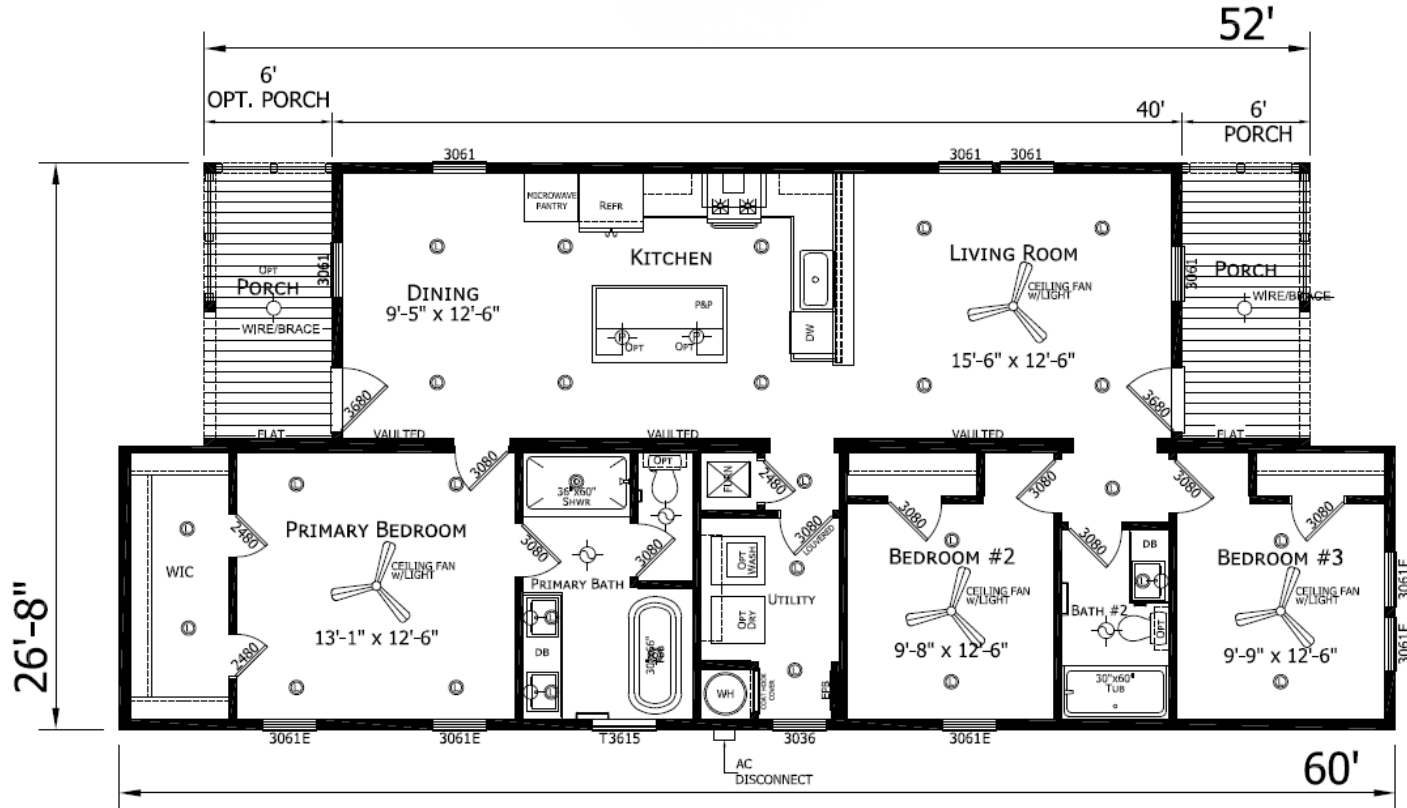

# Lynne

Innovation Series - Multi Section

1,333 SQ. FT. (Approximate) 3 Bedroom, 2 Bath

Last Updated: 4-9-26

**CHAMPION HOMES CENTER**  
501A S. Burlison Blvd.  
Burlison, TX 76028

**FactoryDirectTexas.com | 1-800-965-3721**