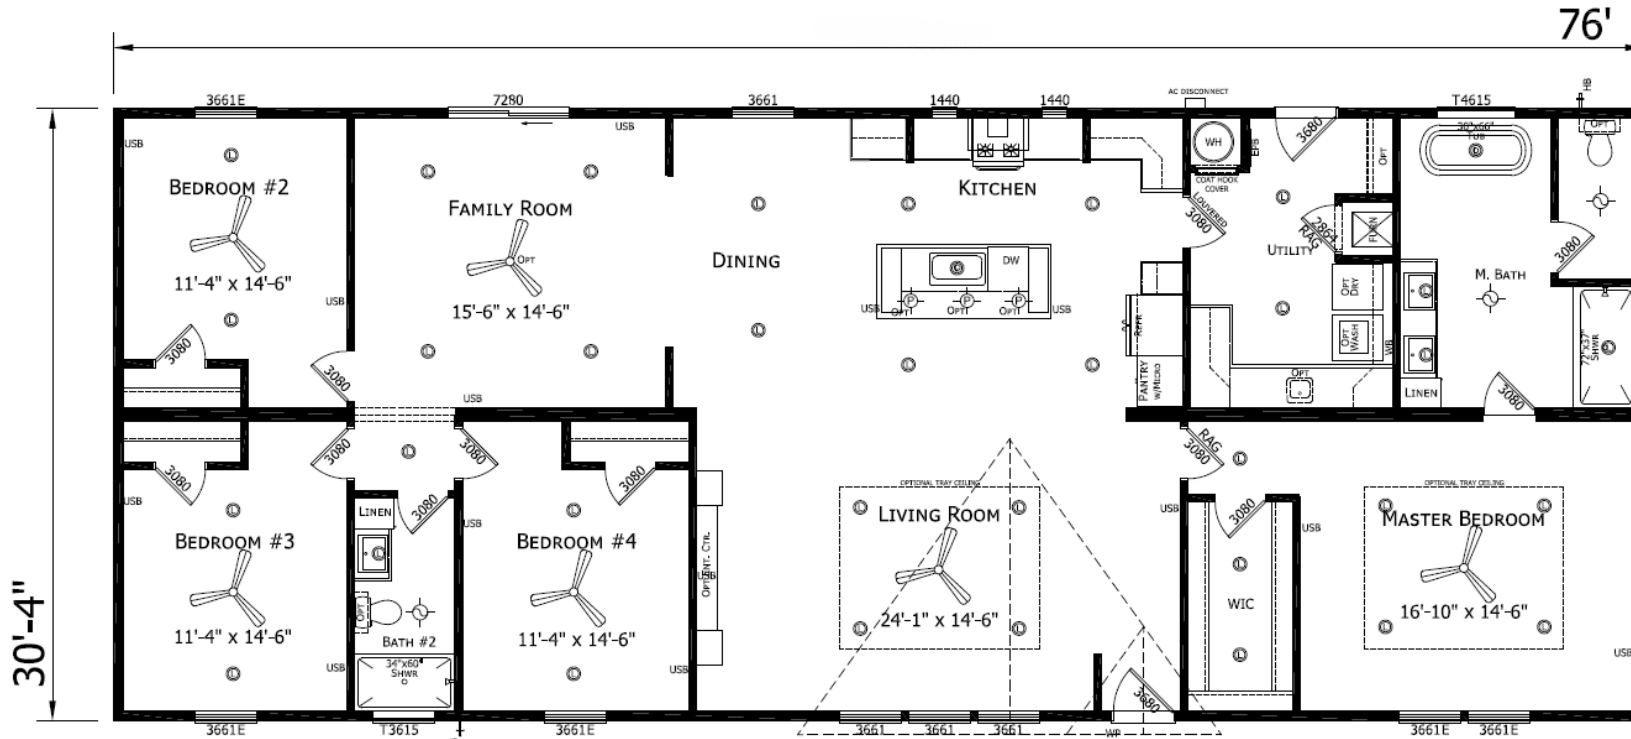

Mabank

Innovation Series - Multi Section

2,305 SQ. FT. (Approximate) 4 Bedroom, 2 Bath

Last Updated: 4-9-26

CHAMPION HOMES CENTER
501A S. Burlison Blvd.
Burlison, TX 76028

FactoryDirectTexas.com | 1-800-965-3721