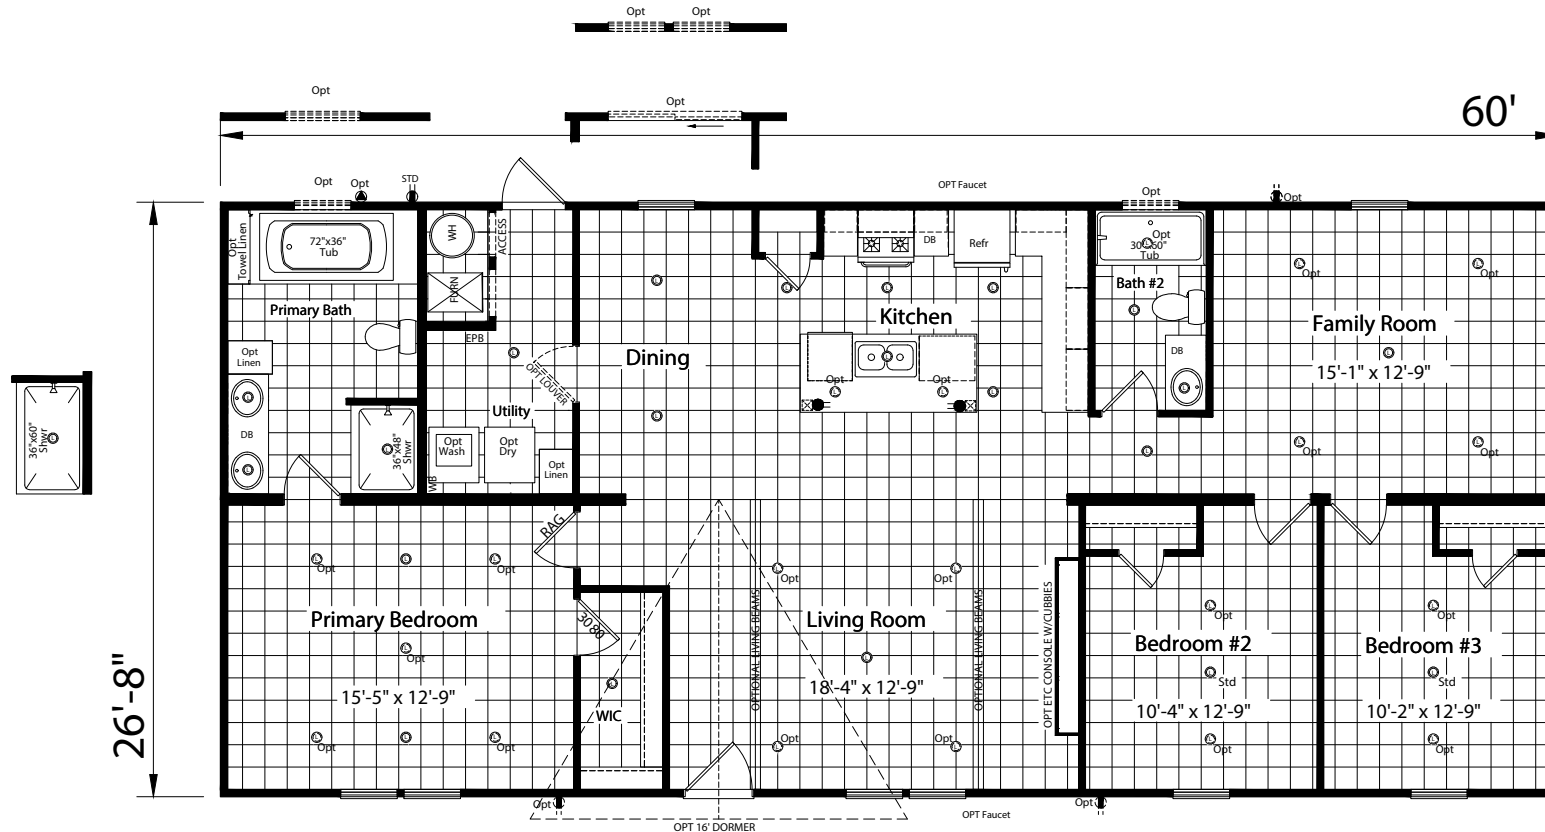

Maloney

Redman Classic Series - Multi Section

1,600 SQ. FT. (Approximate) 3 Bedroom, 2 Bath

Last Updated: 6-2-26

CHAMPION HOMES CENTER
 501A S. Burlison Blvd.
 Burlison, TX 76028

FactoryDirectTexas.com | 1-800-965-3721