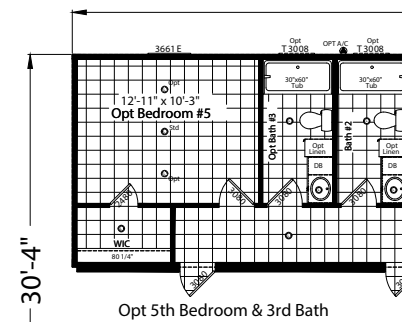

Manvel

Redman Classic Series - Multi Section

2,305 SQ. FT. (Approximate) 4 Bedroom, 2 Bath

Last Updated: 4-22-26

Opt Primary Bath

Opt Glamour Bath

Opt Family Room & 3rd Bath

Opt 5th Bedroom & 3rd Bath