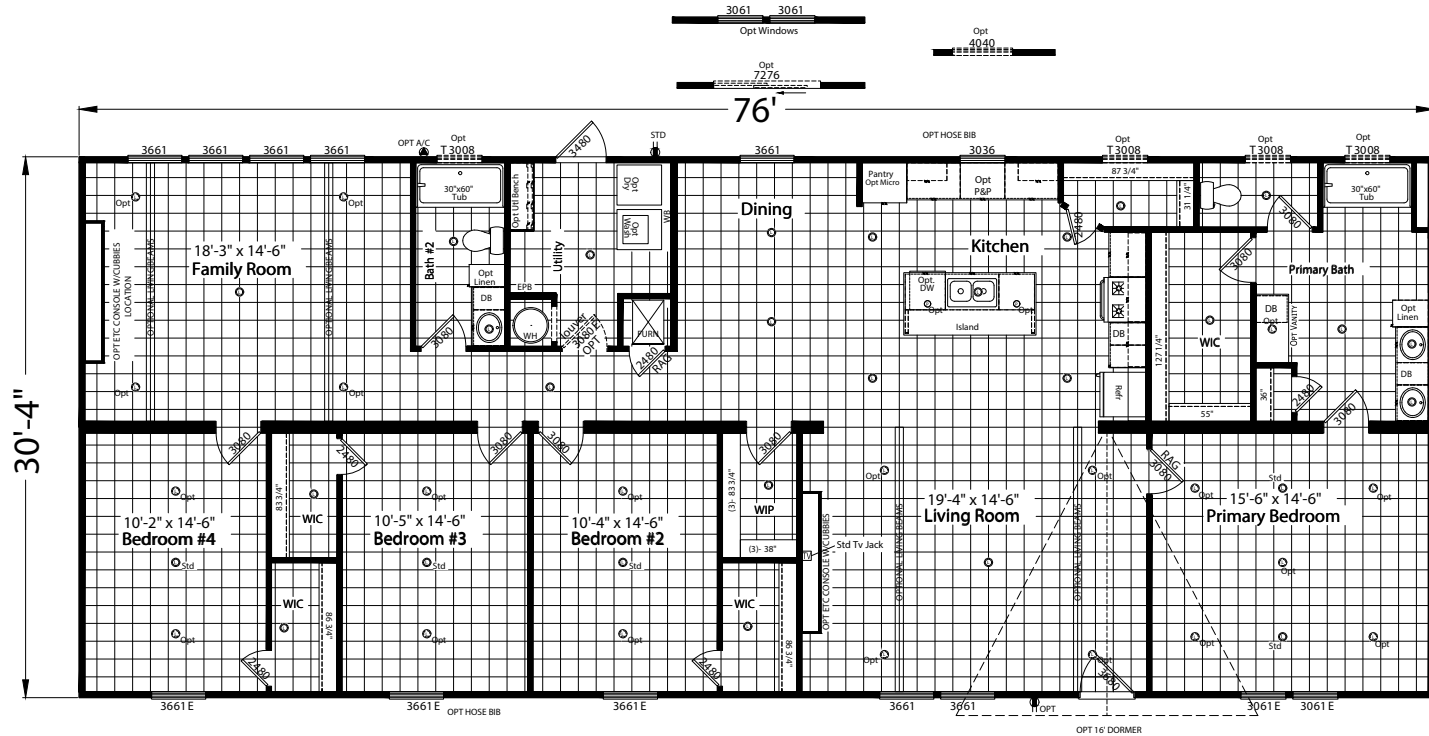

Manvel

Redman Classic Series - Multi Section

2,305 SQ. FT. (Approximate) 4 Bedroom, 2 Bath

Last Updated: 4-22-26

Opt Primary Bath

Opt Glamour Bath

Opt Family Room & 3rd Bath

Opt 5th Bedroom & 3rd Bath