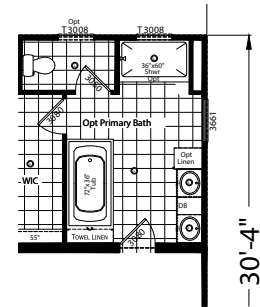

Manvel

Redman Classic Series - Multi Section

2,305 SQ. FT. (Approximate) 4 Bedroom, 2 Bath

Last Updated: 4-22-26

Opt Primary Bath

Opt Glamour Bath

Opt Family Room & 3rd Bath

Opt 5th Bedroom & 3rd Bath