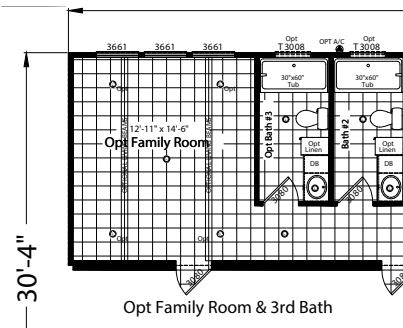

Manvel

Redman Classic Series - Multi Section

2,305 SQ. FT. (Approximate) 4 Bedroom, 2 Bath

Last Updated: 4-22-26

Opt Primary Bath

Opt Glamour Bath

Opt Family Room & 3rd Bath

Opt 5th Bedroom & 3rd Bath