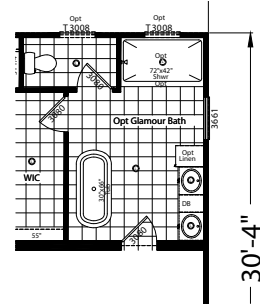

Manvel

Redman Classic Series - Multi Section

2,305 SQ. FT. (Approximate) 4 Bedroom, 2 Bath

Last Updated: 4-22-26

Opt Primary Bath

Opt Glamour Bath

Opt Family Room & 3rd Bath

Opt 5th Bedroom & 3rd Bath