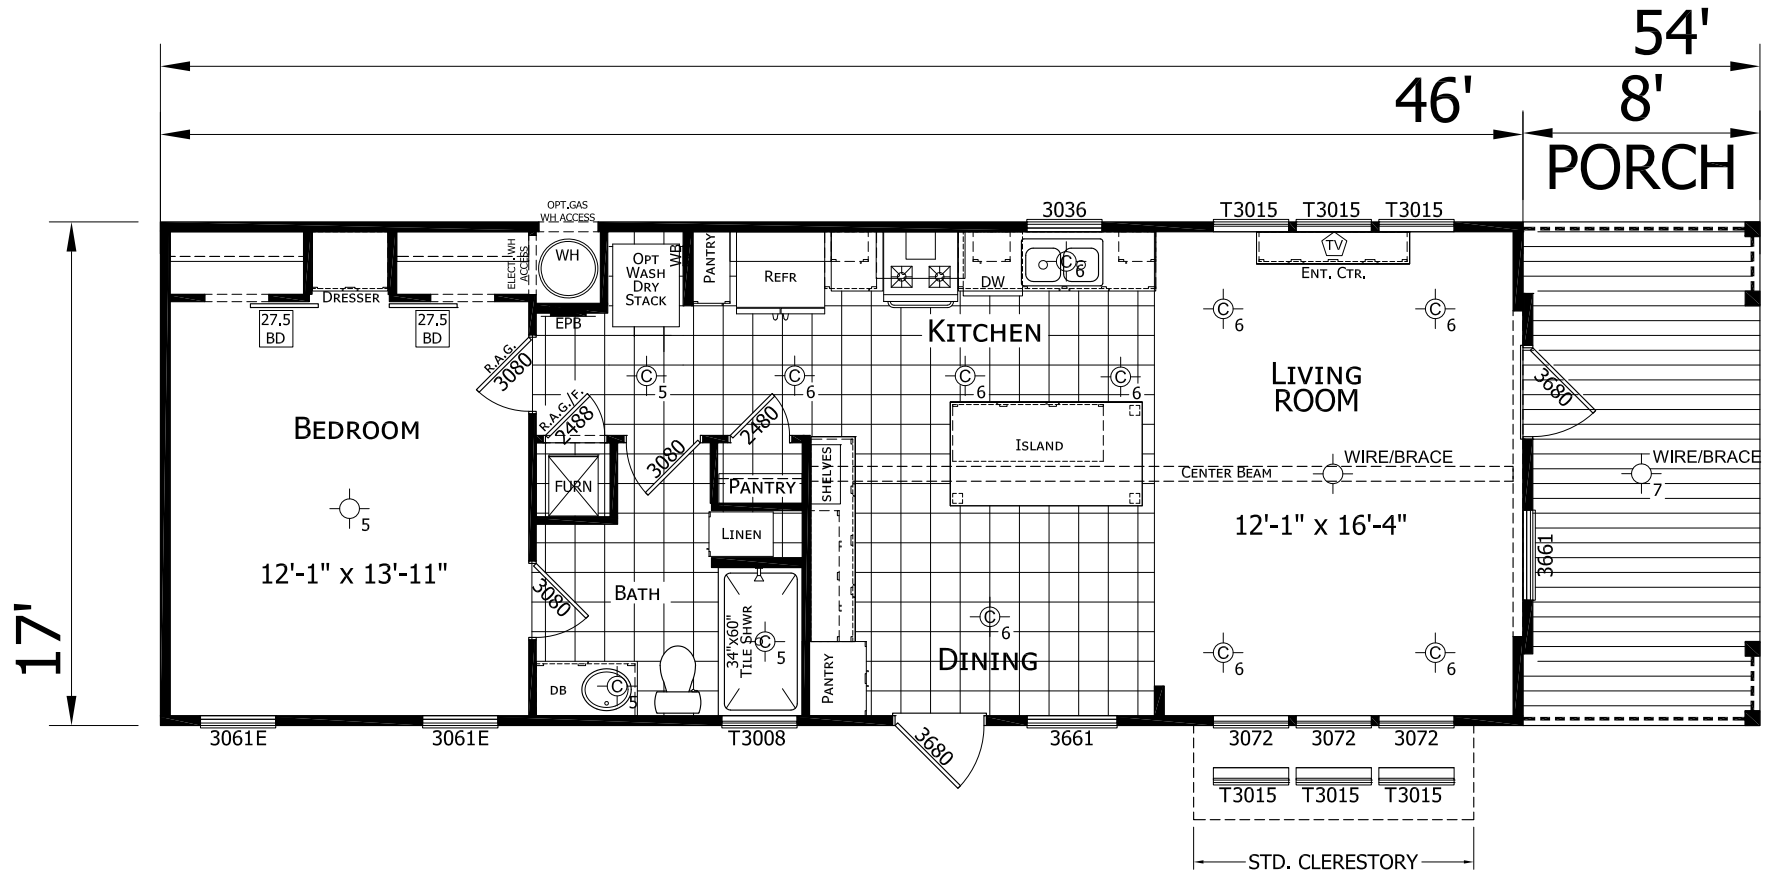

Marbleton

Diamond Series

782 SQ. FT. (Approximate) 1 Bedroom, 1 Bath

Last Updated: 11-22-24

CHAMPION HOMES CENTER
501A S. Burleson Blvd.
Burleson, TX 76028

FactoryDirectTexas.com | 1-800-965-3721

IMPORTANT: Champion Homes reserves the right to modify, cancel or substitute products or features of this event at any time without prior notice or obligation. Pictures and other promotional materials are representative and may depict or contain floor plans, square footages, elevations, options, upgrades, extra design features, decorations, floor coverings, specialty light fixtures, custom paint and wall coverings, window treatments, landscaping, sound and alarm systems, furnishings, appliances, and other designer/decorator features and amenities that are not included as part of the home and/or may not be available at all locations. Home, pricing and community information is subject to change, and homes to prior sale, at any time without notice or obligation. ©2020 Champion Homes. All rights reserved.