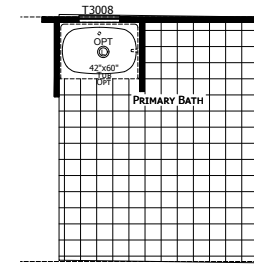

Markel

Redman New Moon Series - Multi Section

1,941 SQ. FT. (Approximate) 4 Bedroom, 2 Bath

Last Updated: 7-17-24

CHAMPION HOMES CENTER
501A S. Burleson Blvd.
Burleson, TX 76028

FactoryDirectTexas.com | 1-800-965-3721