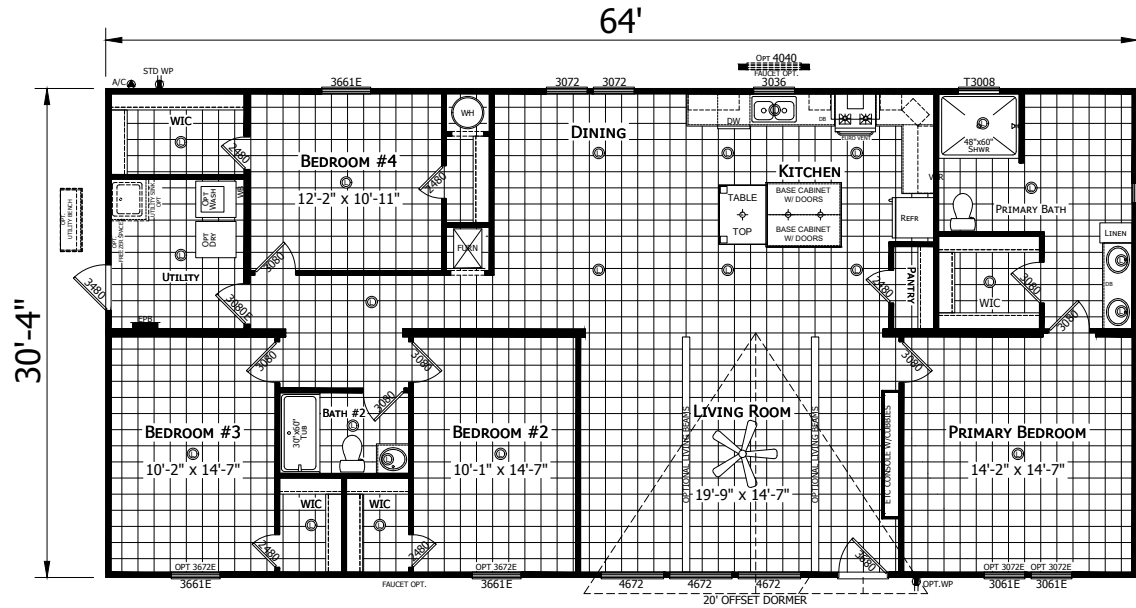

Markel

Redman New Moon Series - Multi Section

1,941 SQ. FT. (Approximate) 4 Bedroom, 2 Bath

Last Updated: 7-17-24

CHAMPION HOMES CENTER
501A S. Burleson Blvd.
Burleson, TX 76028

FactoryDirectTexas.com | 1-800-965-3721