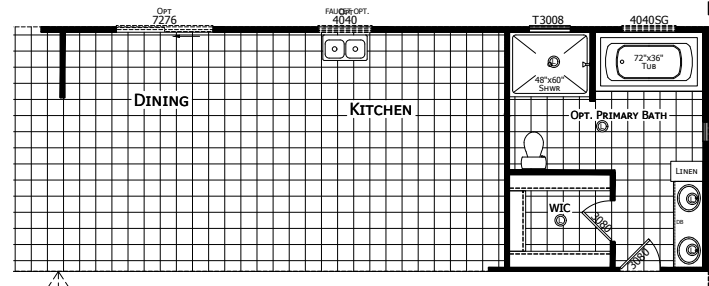

Markel

Redman New Moon Series - Multi Section

1,941 SQ. FT. (Approximate) 4 Bedroom, 2 Bath

Last Updated: 7-17-24

CHAMPION HOMES CENTER
501A S. Burleson Blvd.
Burleson, TX 76028

FactoryDirectTexas.com | 1-800-965-3721