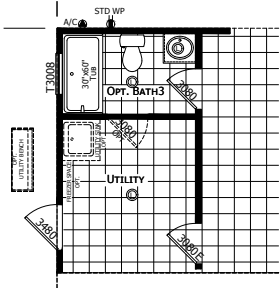

Markel

Redman New Moon Series - Multi Section

1,941 SQ. FT. (Approximate) 4 Bedroom, 2 Bath

Last Updated: 7-17-24

CHAMPION HOMES CENTER
501A S. Burleson Blvd.
Burleson, TX 76028

FactoryDirectTexas.com | 1-800-965-3721