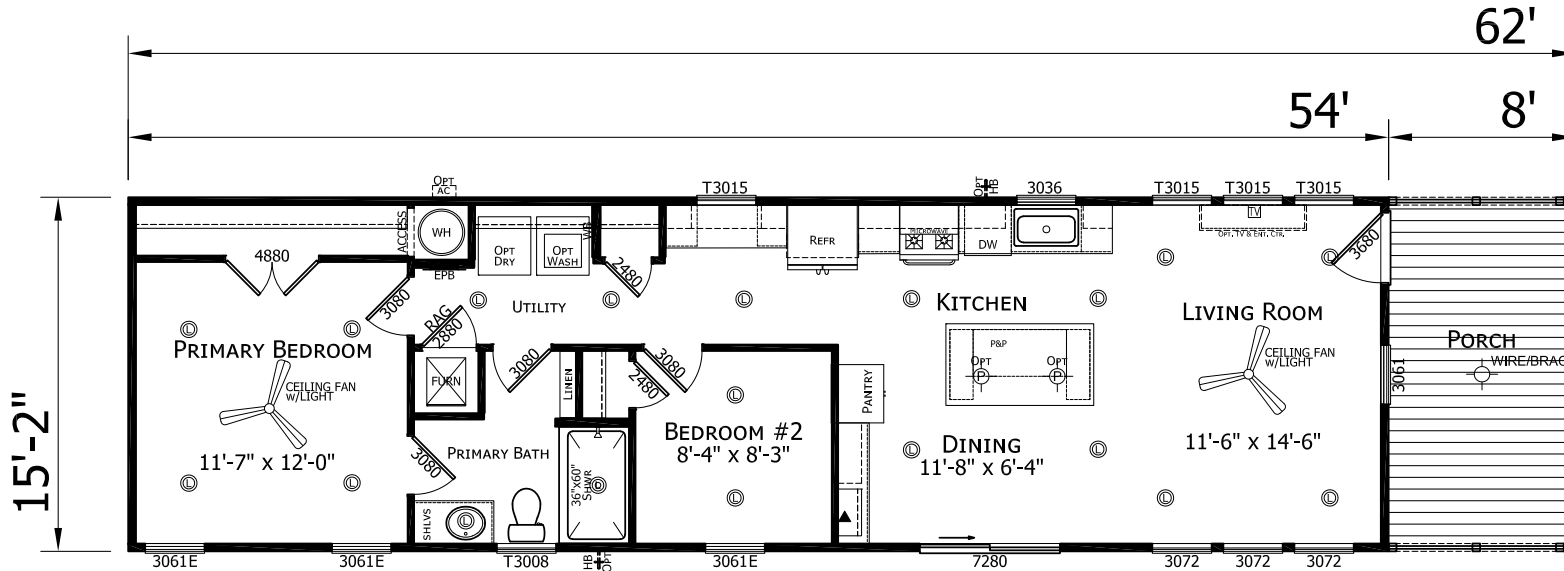

# Mattox

Welcome Series

940 SQ. FT. (Approximate) 2 Bedroom, 1 Bath

Last Updated: 5-29-26

NOTE:  
LINO T/O

**CHAMPION HOMES CENTER**  
501A S. Burlison Blvd.  
Burlison, TX 76028

**FactoryDirectTexas.com | 1-800-965-3721**