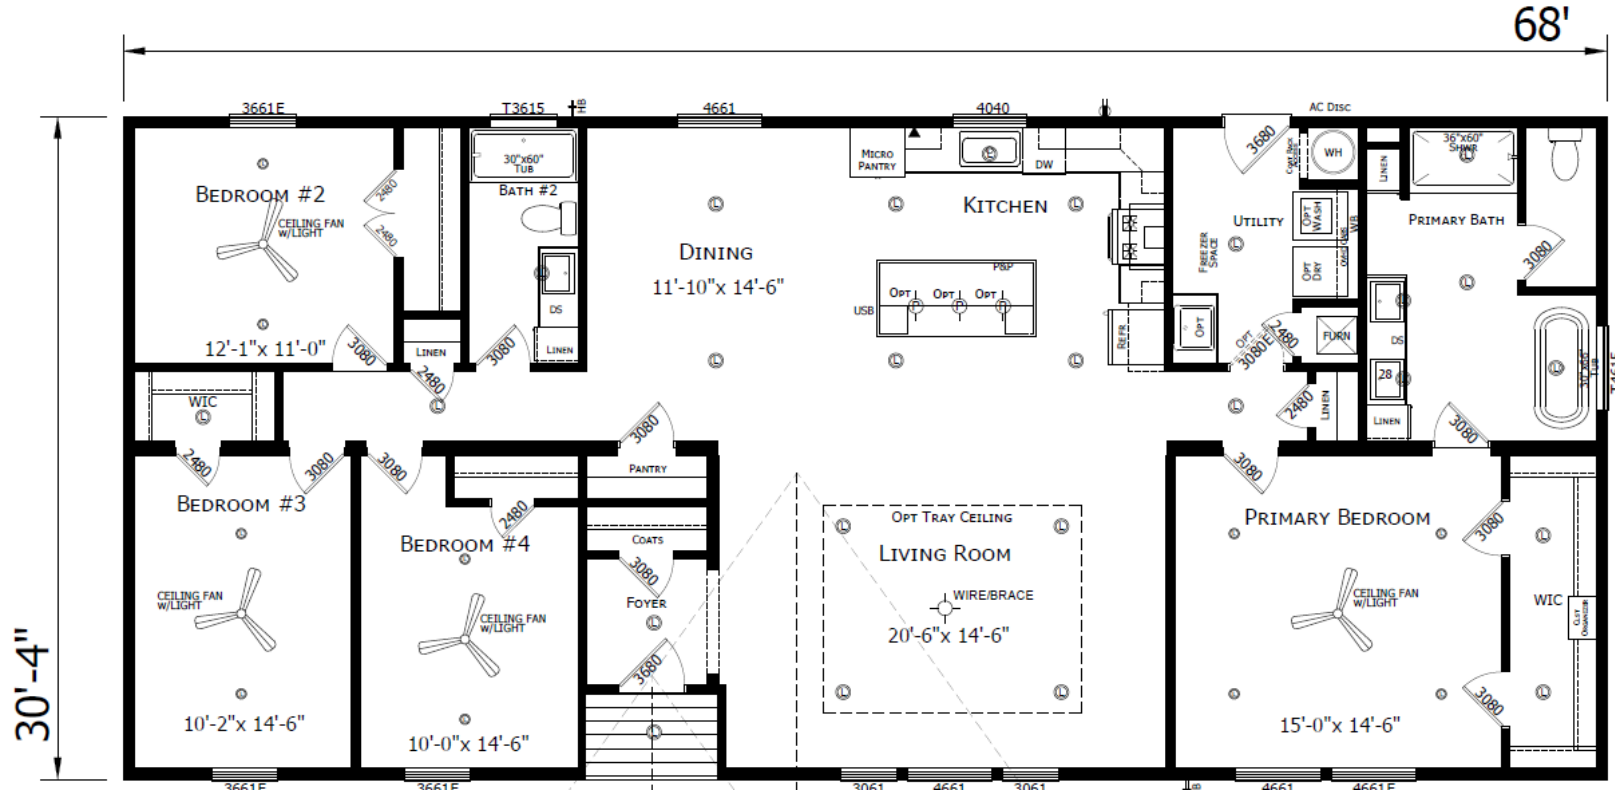

McCamey

Innovation Series - Multi Section

2,063 SQ. FT. (Approximate) 4 Bedroom, 2 Bath

Last Updated: 4-9-26

CHAMPION HOMES CENTER
501A S. Burleson Blvd.
Burleson, TX 76028

FactoryDirectTexas.com | 1-800-965-3721