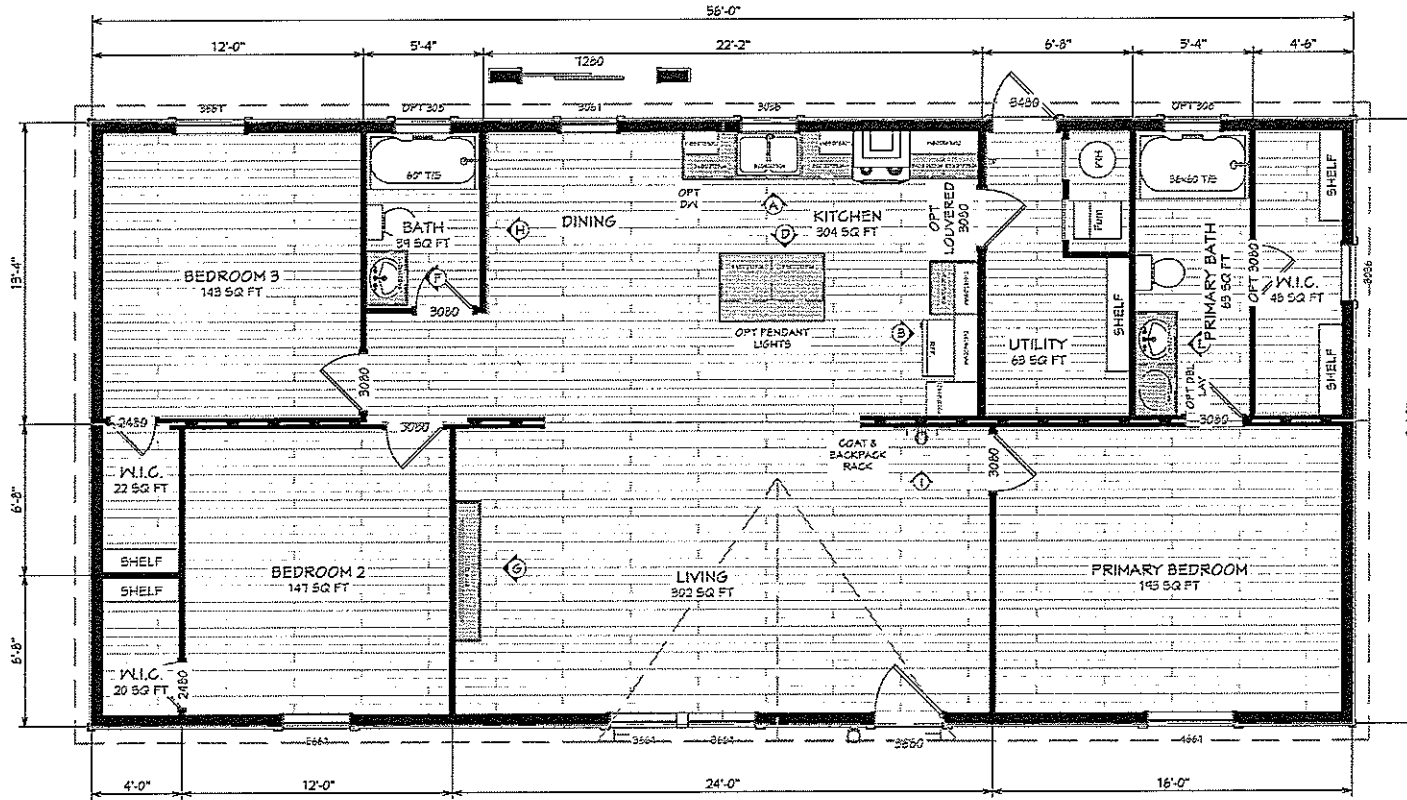

McMillan

Gateway Series

1,493 SQ. FT. (Approximate) 3 Bedroom, 2 Bath

Last Updated: 2-26-25

OPTIONAL MICRO TOWER

CHAMPION HOMES CENTER
501A S. Burleson Blvd.
Burleson, TX 76028

FactoryDirectTexas.com | 1-800-965-3721