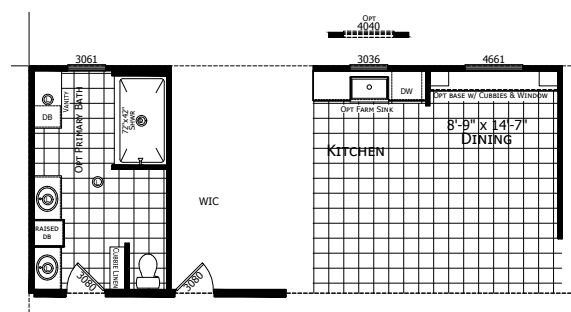

Meadowcrest

Champion Select Series - Multi Section

1,699 SQ. FT. (Approximate) 3 Bedroom, 2 Bath

Last Updated: 7-16-24

CHAMPION HOMES CENTER
501A S. Burlison Blvd.
Burlison, TX 76028

FactoryDirectTexas.com | 1-800-965-3721