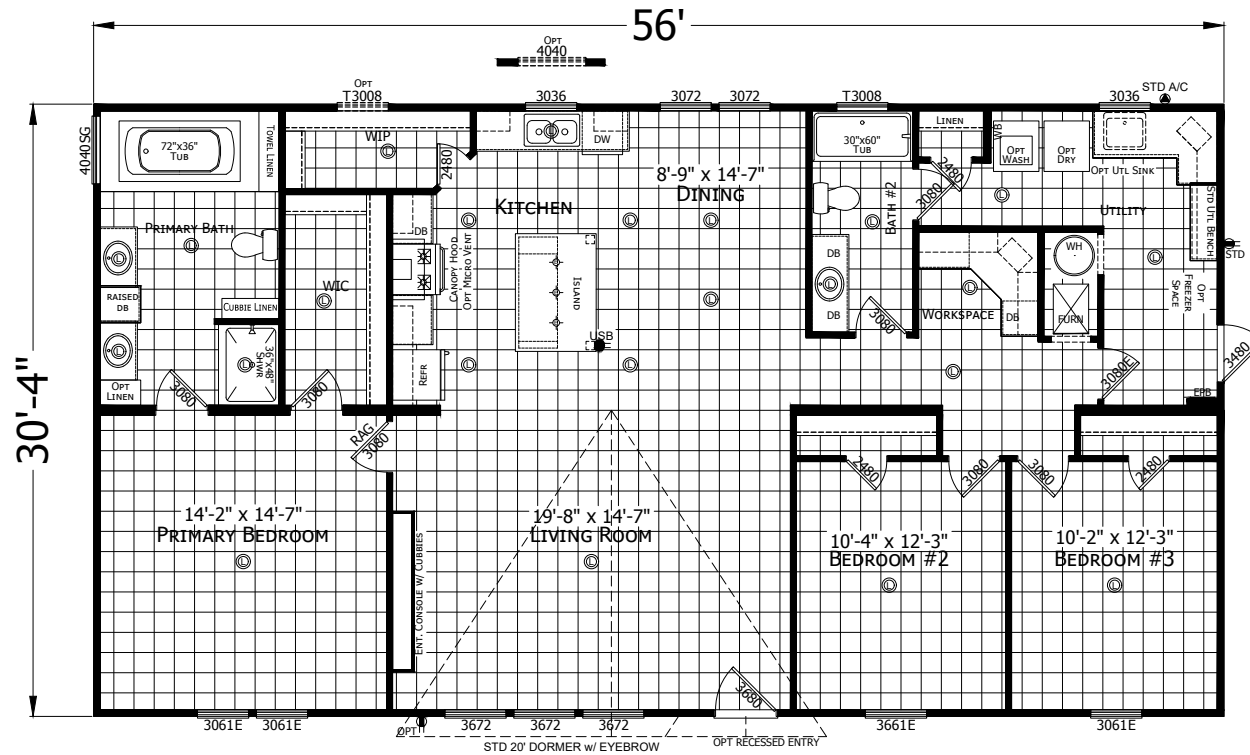

Meadowcrest

Champion Select Series - Multi Section

1,699 SQ. FT. (Approximate) 3 Bedroom, 2 Bath

Last Updated: 7-16-24

CHAMPION HOMES CENTER
501A S. Burlison Blvd.
Burlison, TX 76028

FactoryDirectTexas.com | 1-800-965-3721