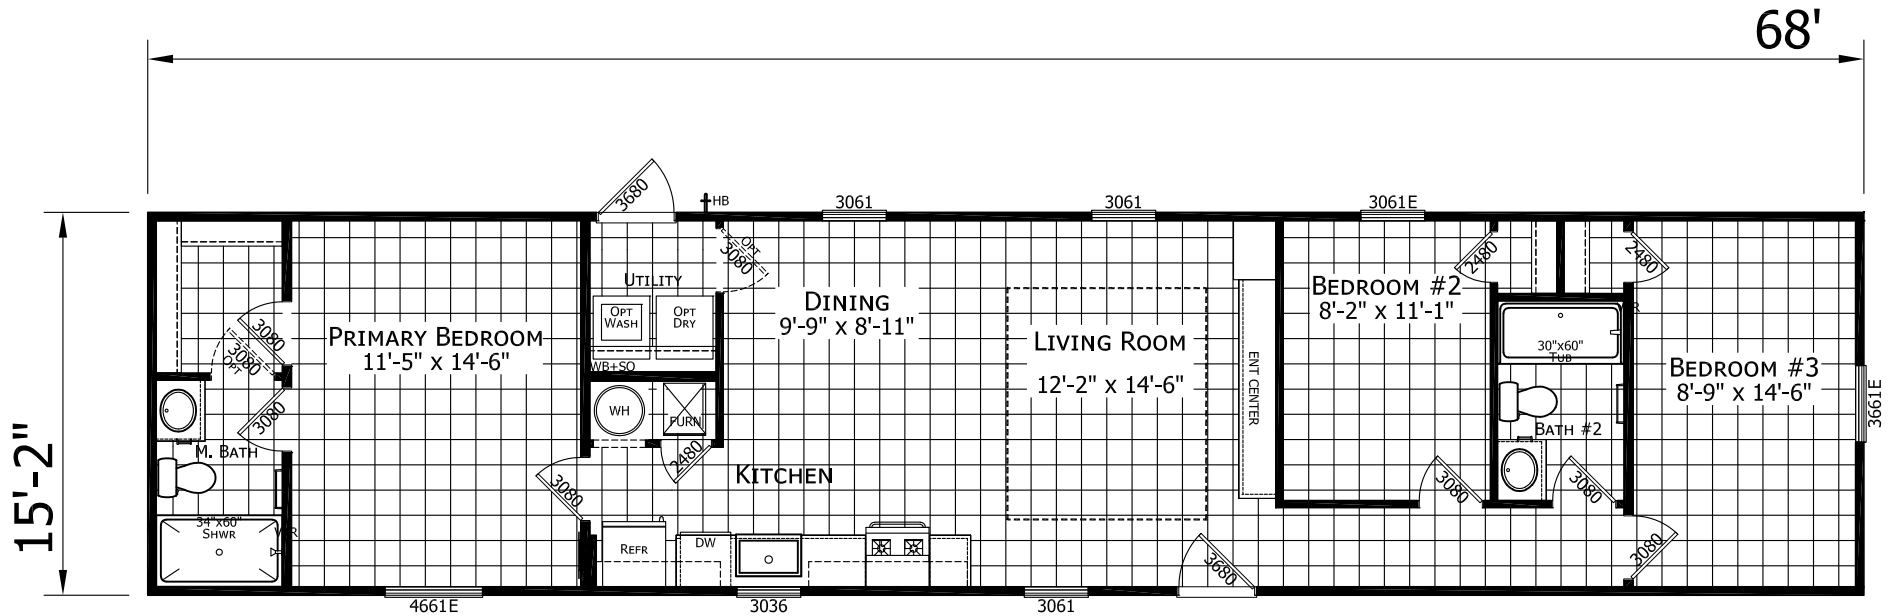

Millington

Ascend Series

1,031 SQ. FT. (Approximate) 3 Bedroom, 2 Bath

Last Updated: 10-30-24

CHAMPION HOMES CENTER
501A S. Burleson Blvd.
Burleson, TX 76028

FactoryDirectTexas.com | 1-800-965-3721

IMPORTANT: Champion Homes reserves the right to modify, cancel or substitute products or features of this event at any time without prior notice or obligation. Pictures and other promotional materials are representative and may depict or contain floor plans, square footages, elevations, options, upgrades, extra design features, decorations, floor coverings, specialty light fixtures, custom paint and wall coverings, window treatments, landscaping, sound and alarm systems, furnishings, appliances, and other designer/decorator features and amenities that are not included as part of the home and/or may not be available at all locations. Home, pricing and community information is subject to change, and homes to prior sale, at any time without notice or obligation. ©2020 Champion Homes. All rights reserved.