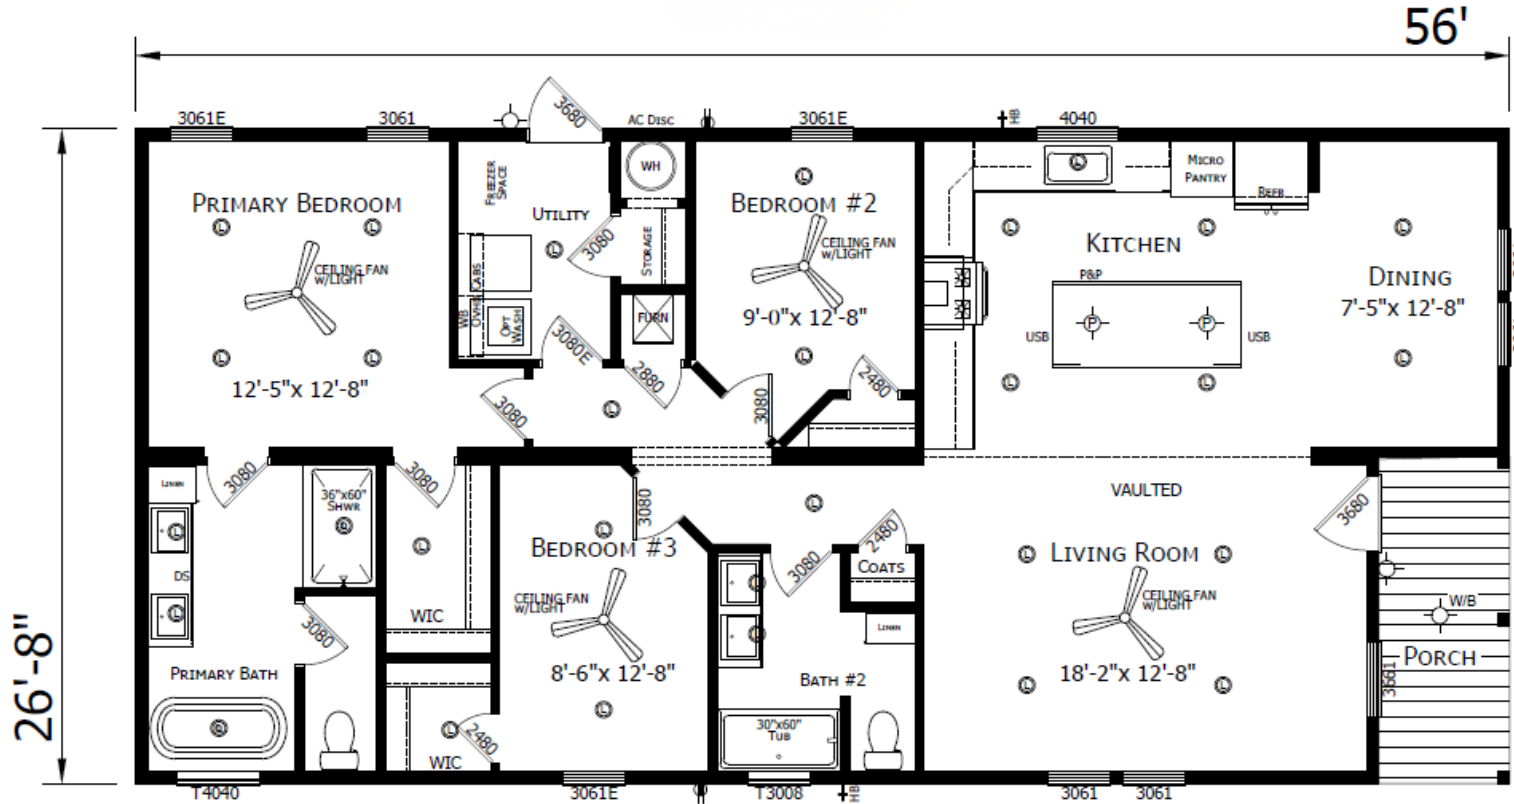

Monsees

Innovation Series - Multi Section

1,494 SQ. FT. (Approximate) 3 Bedroom, 2 Bath

Last Updated: 4-9-26

CHAMPION HOMES CENTER
501A S. Burlison Blvd.
Burlison, TX 76028

FactoryDirectTexas.com | 1-800-965-3721