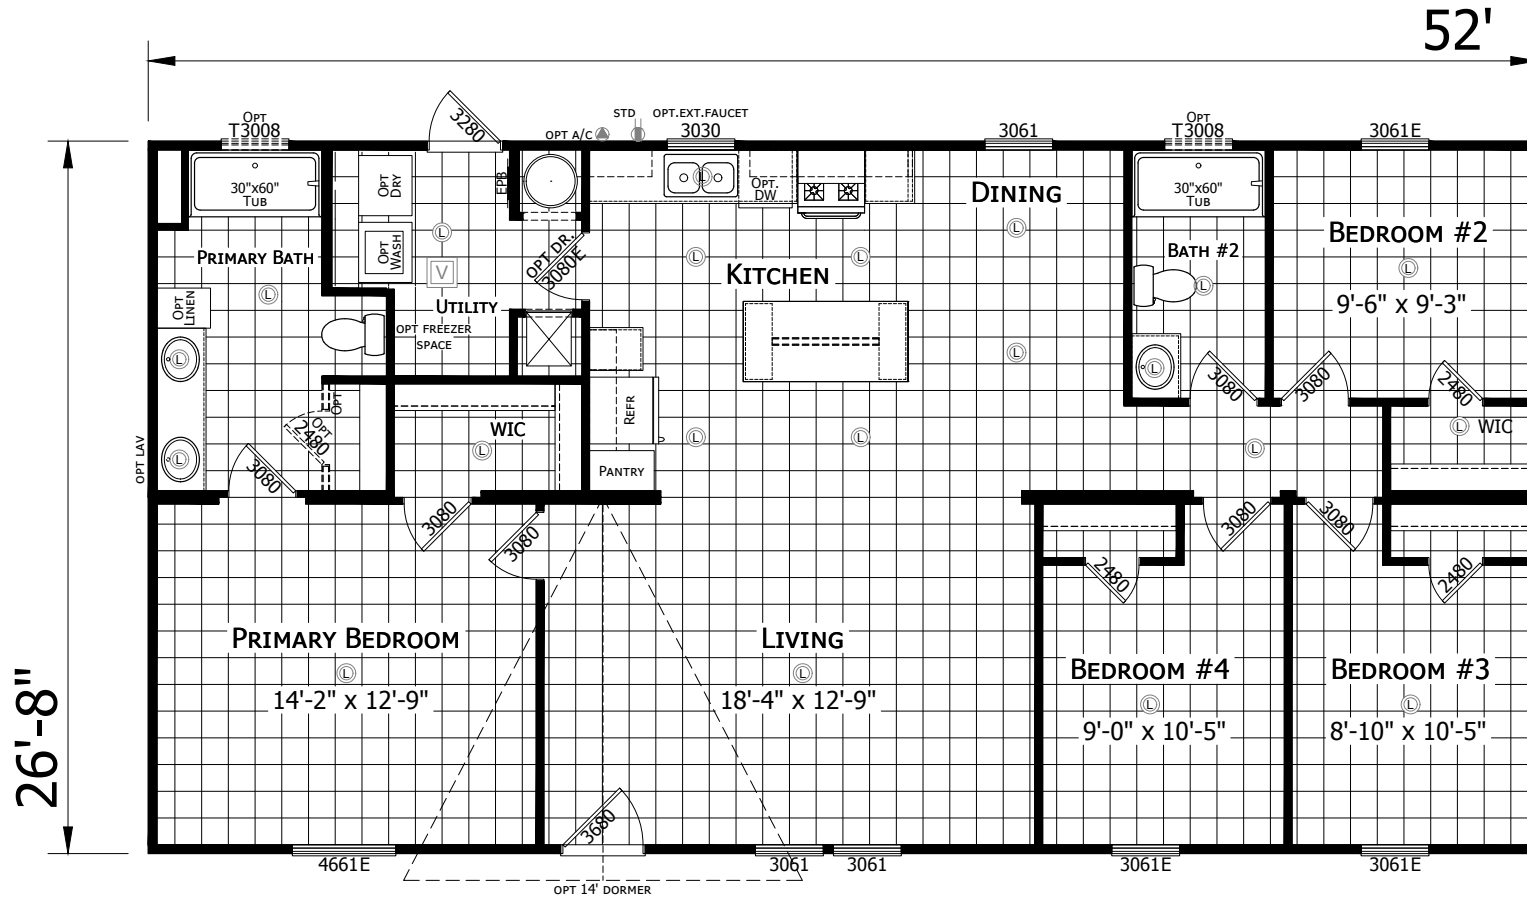

Murphy

Redman Classic Series - Multi Section

1,387 SQ. FT. (Approximate) 4 Bedroom, 2 Bath

Last Updated: 4-8-22

FACTORY EXPO HOME CENTERS
501A S. Burseson Blvd.
Burseson, TX 76028

FactoryDirectTexas.com | 1-800-965-3721