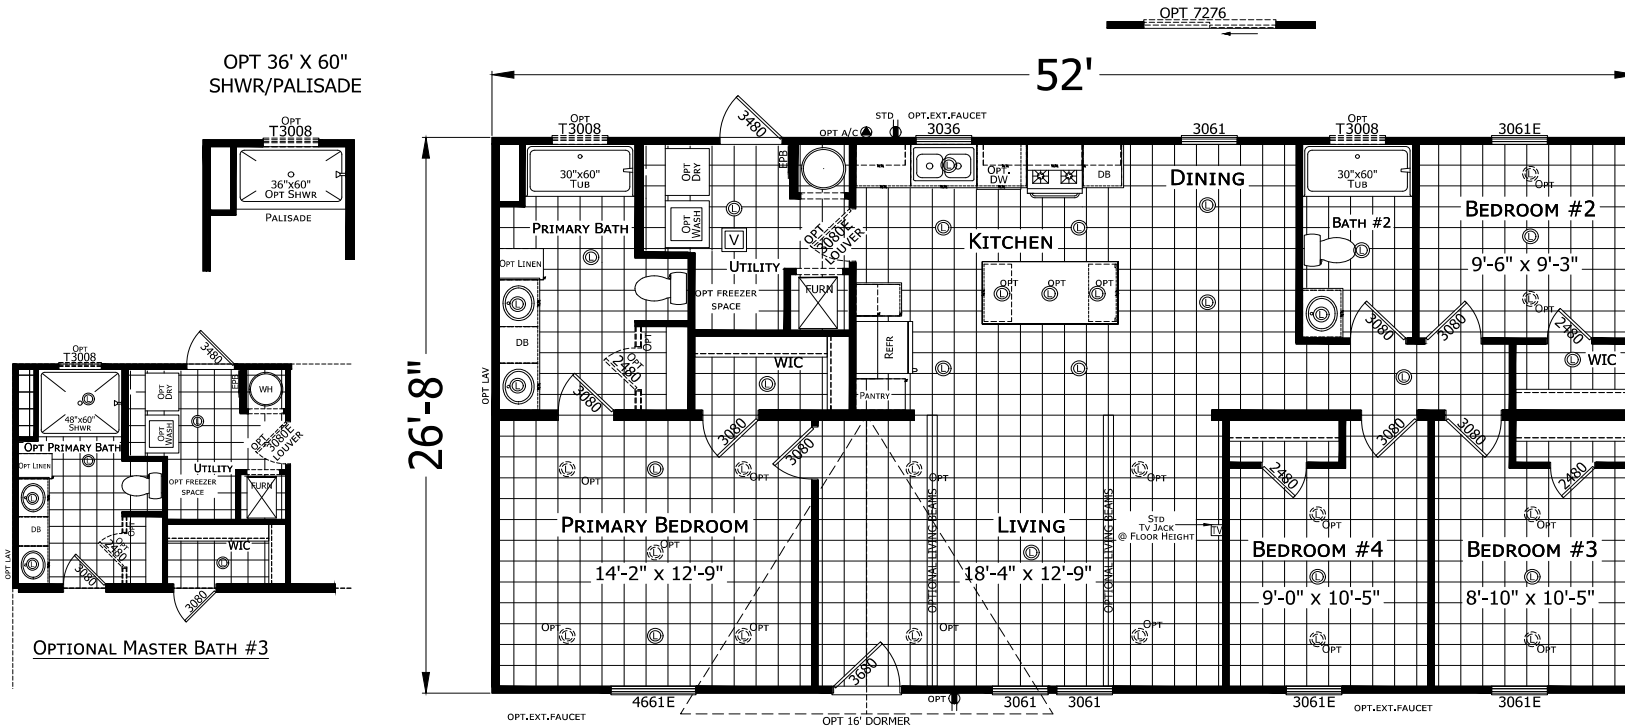

# Murphy

Redman Classic Series - Multi Section

1,387 SQ. FT. (Approximate) 4 Bedroom, 2 Bath

Last Updated: 11-7-25

**CHAMPION HOMES CENTER**  
501A S. Burluson Blvd.  
Burluson, TX 76028

**FactoryDirectTexas.com | 1-800-965-3721**