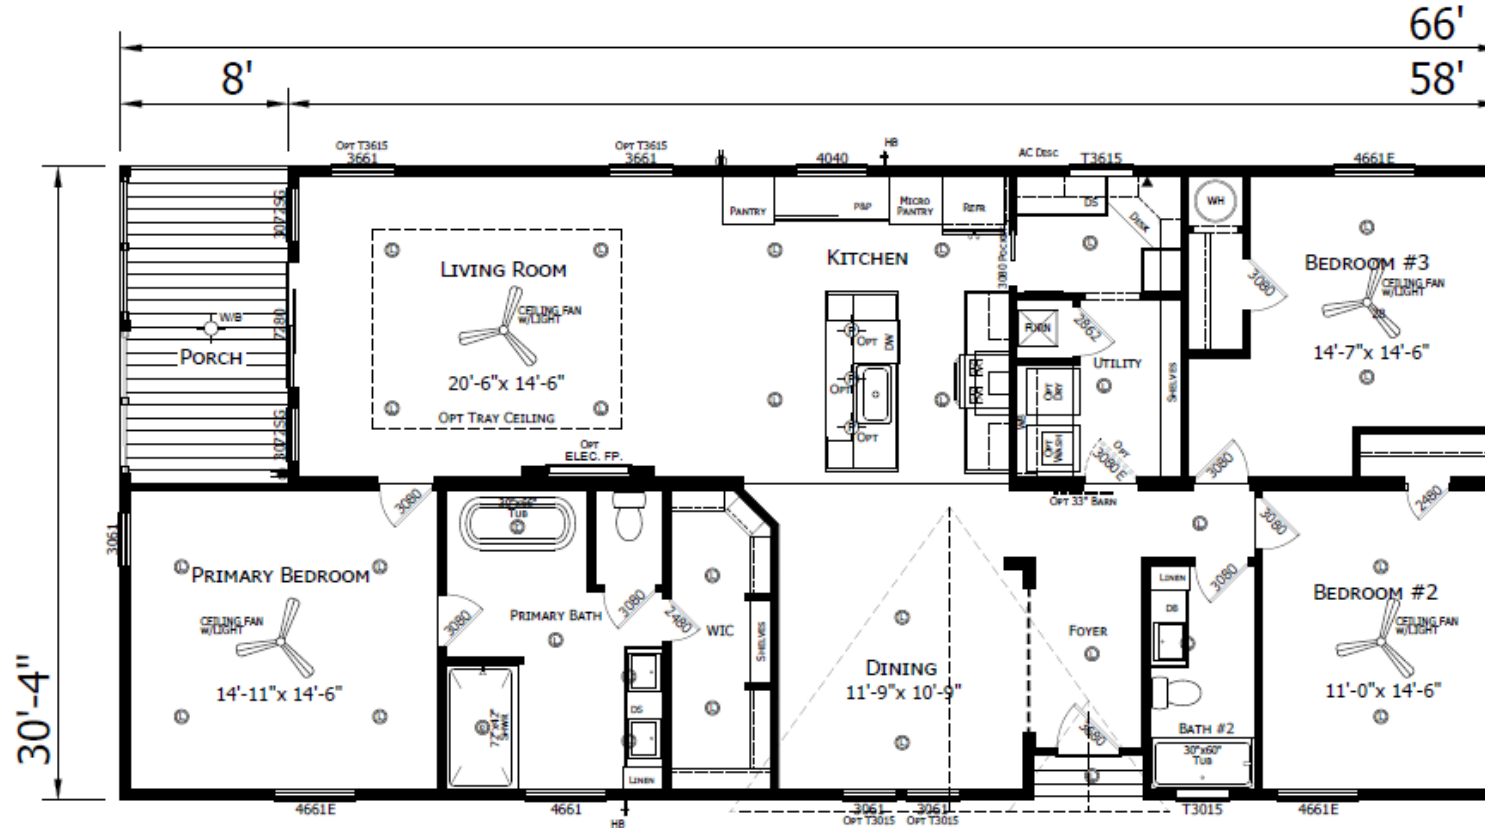

Naranja

Innovation Series - Multi Section

1,870 SQ. FT. (Approximate) 3 Bedroom, 2 Bath

Last Updated: 4-9-26

CHAMPION HOMES CENTER
501A S. Bureson Blvd.
Bureson, TX 76028

FactoryDirectTexas.com | 1-800-965-3721