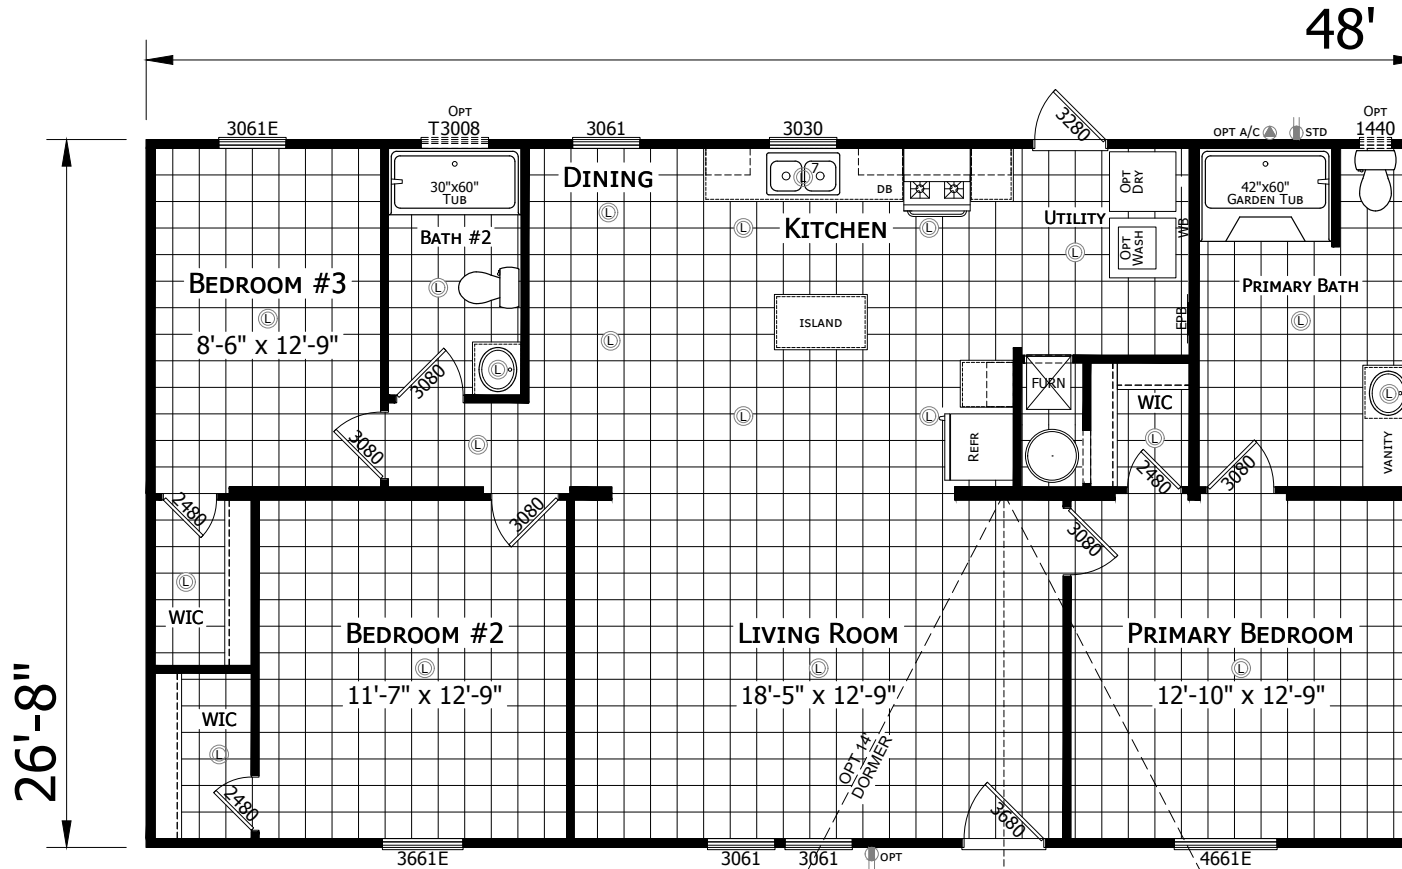

Natalia

Redman Classic Series - Multi Section

1,280 SQ. FT. (Approximate) 3 Bedroom, 2 Bath

Last Updated: 3-10-22

FACTORY EXPO HOME CENTERS
501A S. Burleson Blvd.
Burleson, TX 76028

FactoryDirectTexas.com | 1-800-965-3721