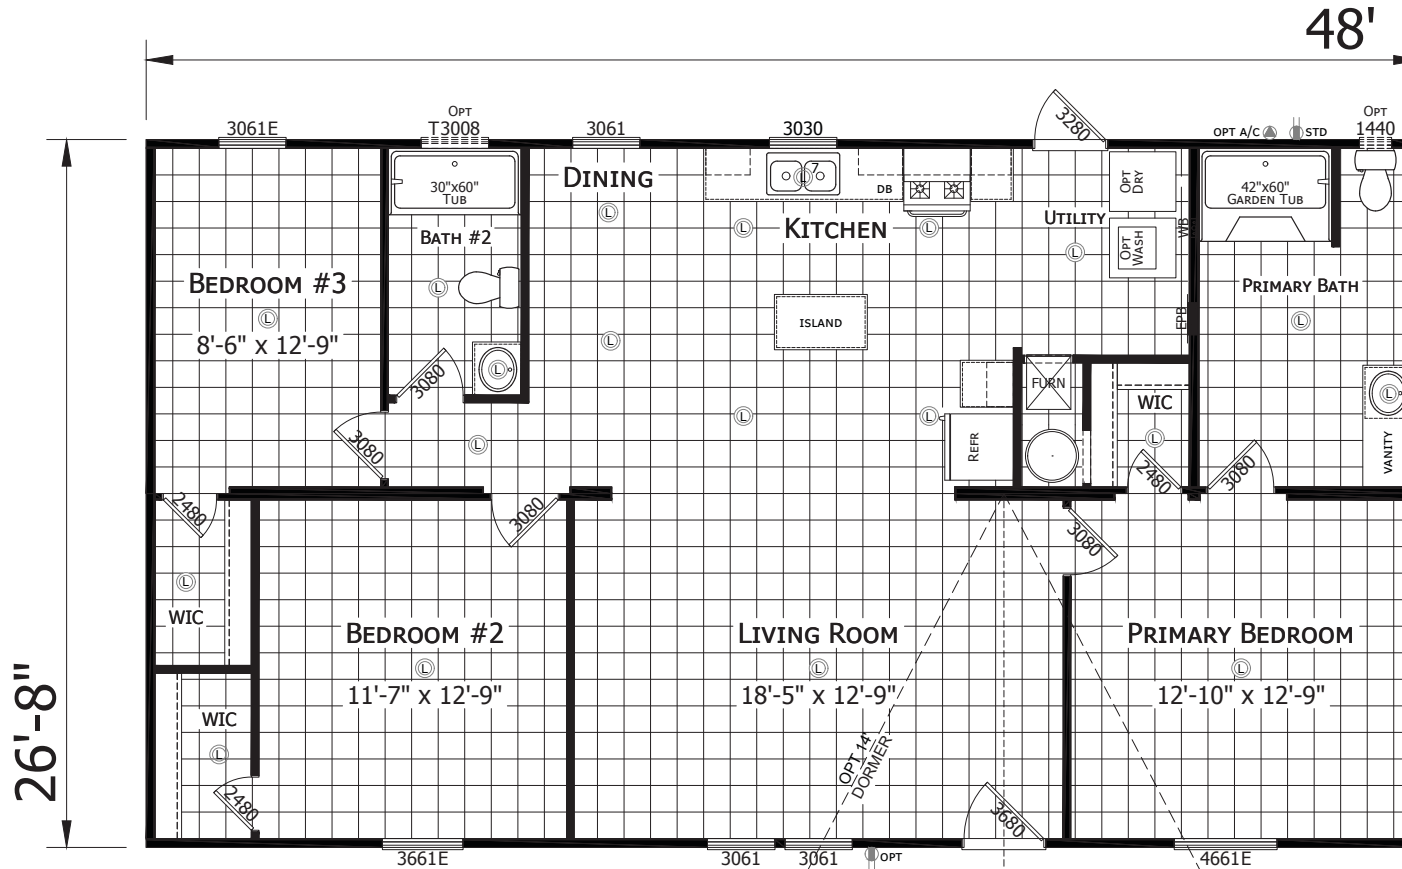

Natalia

Redman Classic Series - Multi Section

1,280 SQ. FT. (Approximate) 3 Bedroom, 2 Bath

CHAMPION[®]
HOMES CENTER

Last Updated: 3-10-22

CHAMPION HOMES CENTER
501A S. Burleson Blvd.
Burleson, TX 76028

FactoryDirectTexas.com | 1-800-965-3721