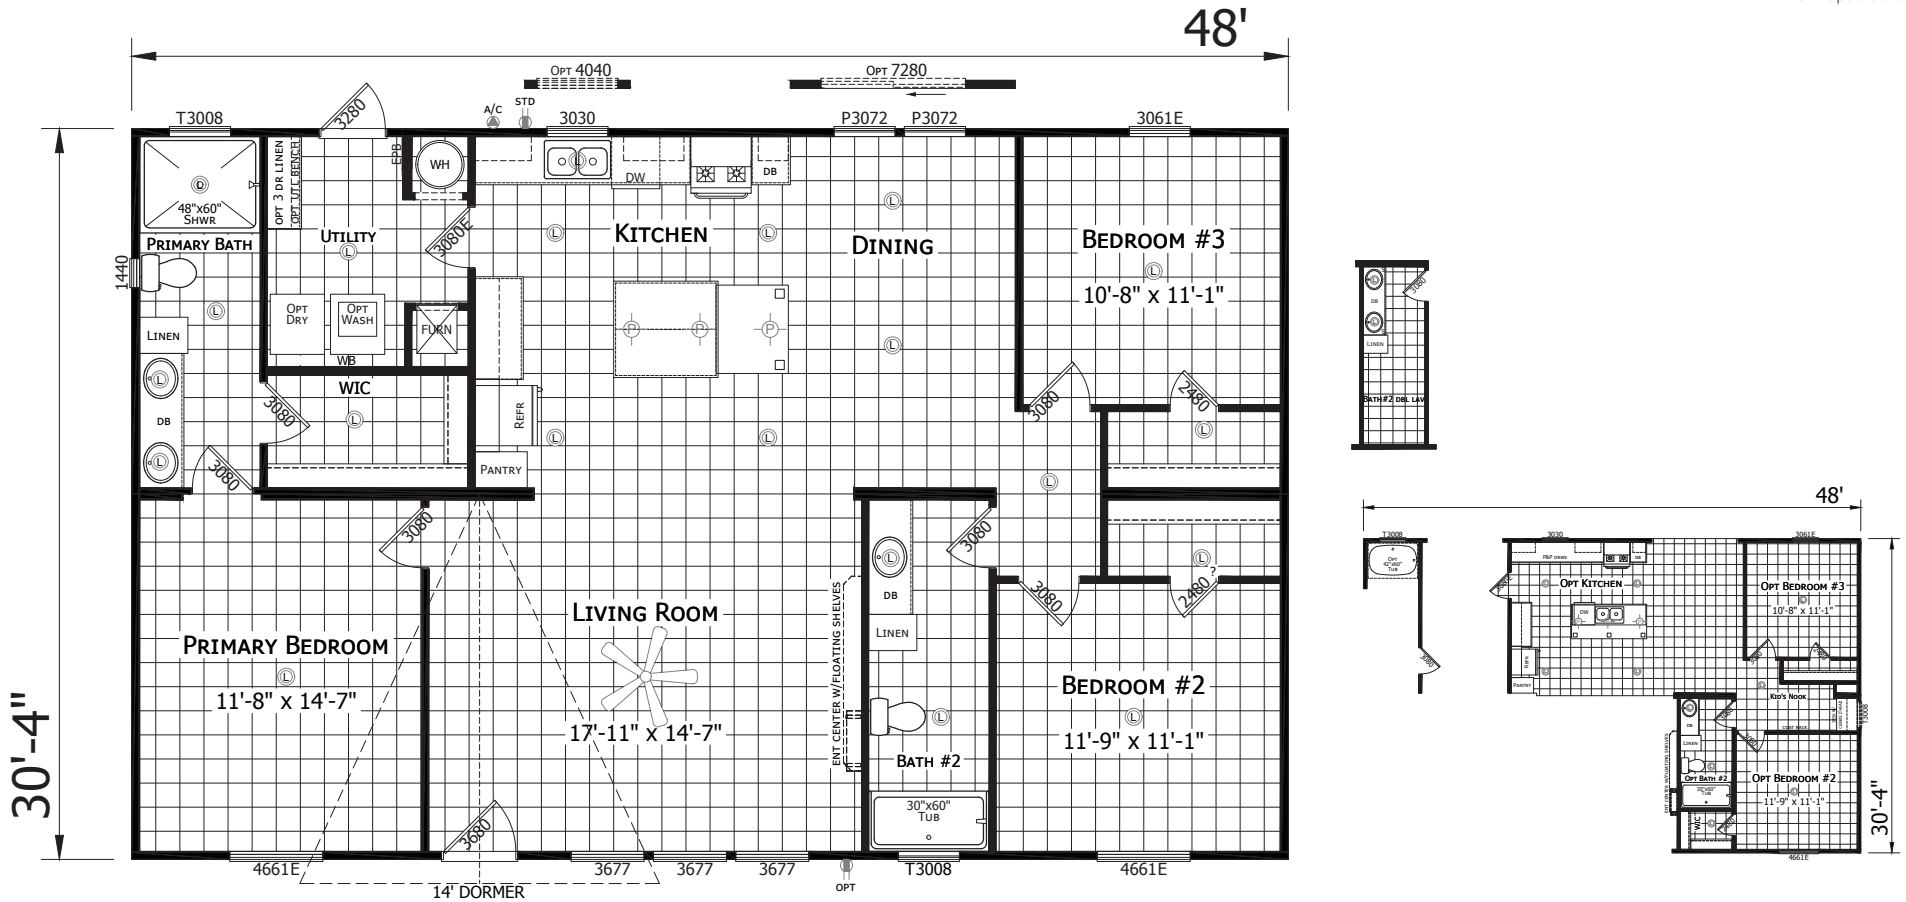

Needmore

Redman New Moon Series - Multi Section

1,456 SQ. FT. (Approximate) 3 Bedroom, 2 Bath

Last Updated: 8-11-22

CHAMPION HOMES CENTER
501A S. Burlison Blvd.
Burlison, TX 76028

FactoryDirectTexas.com | 1-800-965-3721