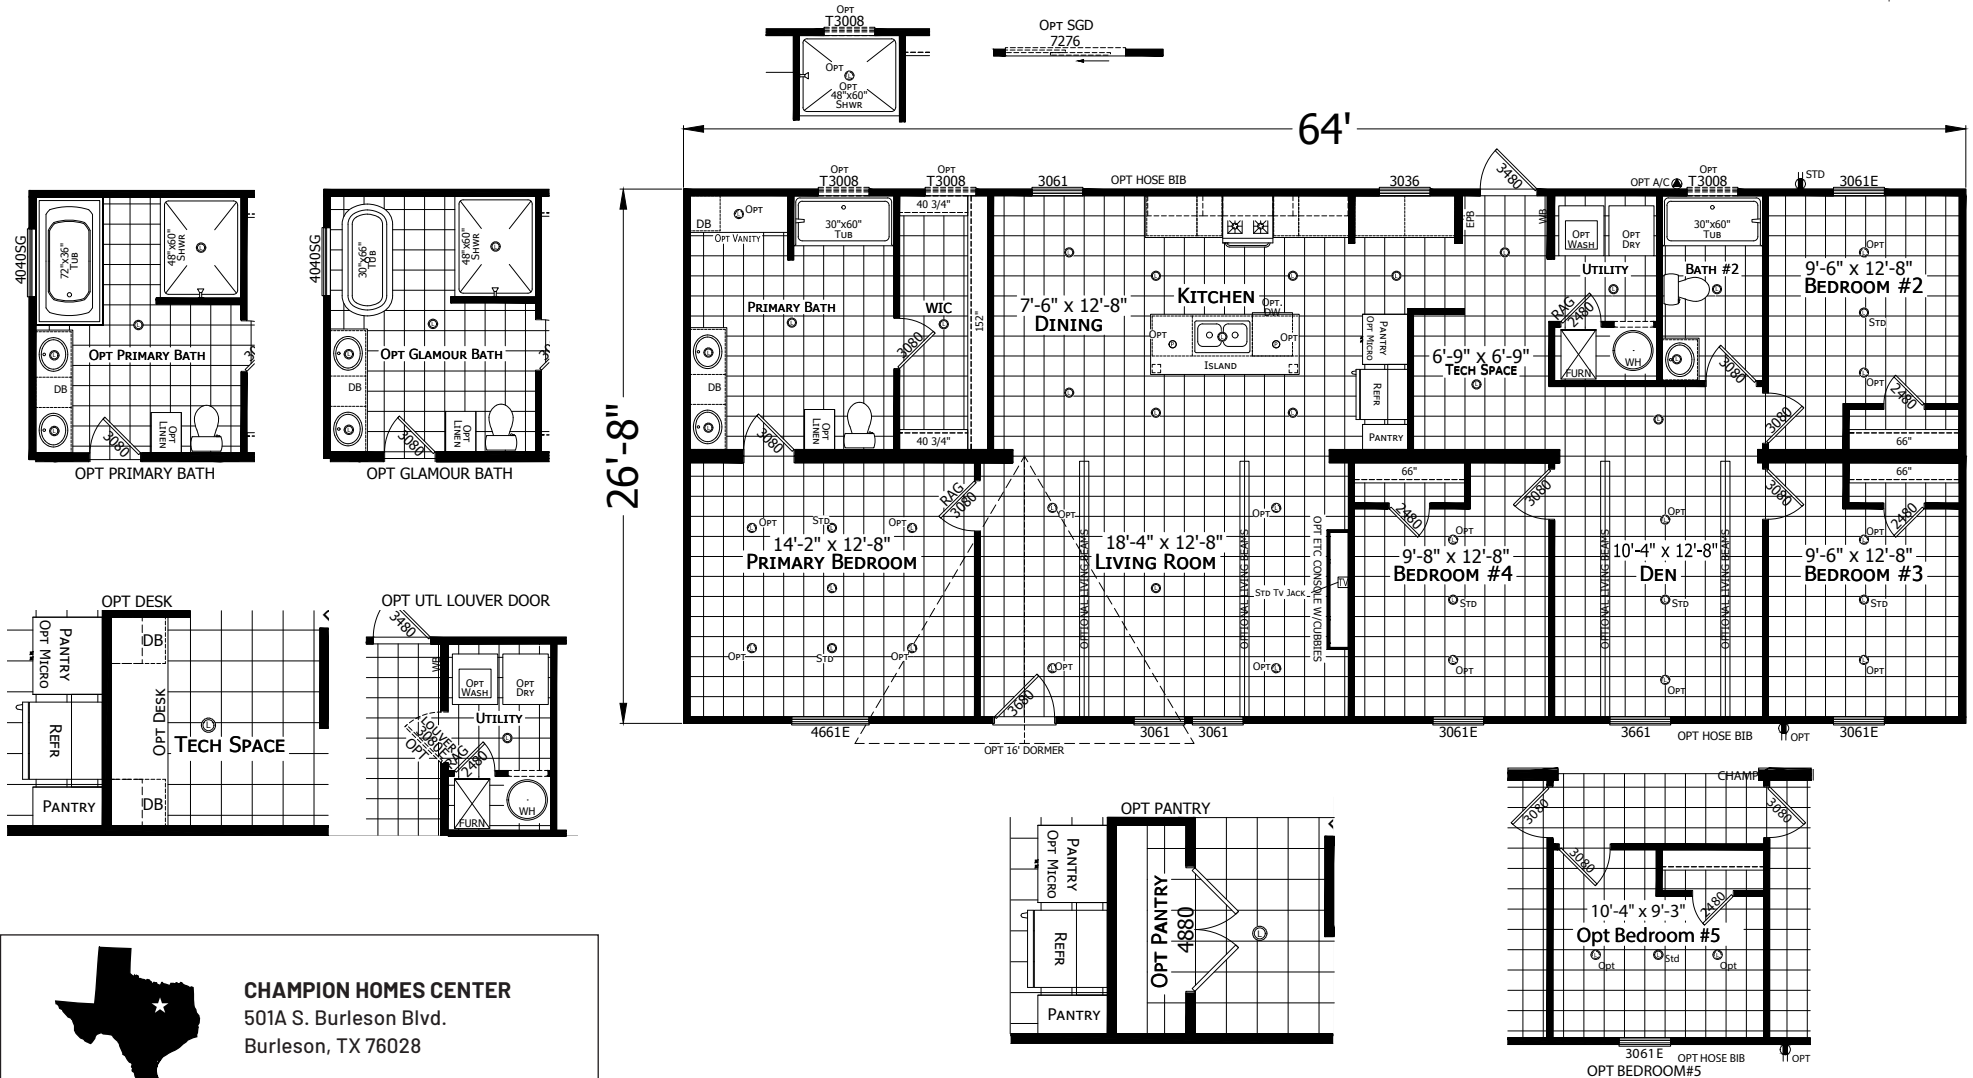

Nordheim

Redman Classic Series - Multi Section

1,707 SQ. FT. (Approximate) 4 Bedroom, 2 Bath

Last Updated: 4-22-26

CHAMPION HOMES CENTER
501A S. Burleson Blvd.
Burleson, TX 76028

FactoryDirectTexas.com | 1-800-965-3721