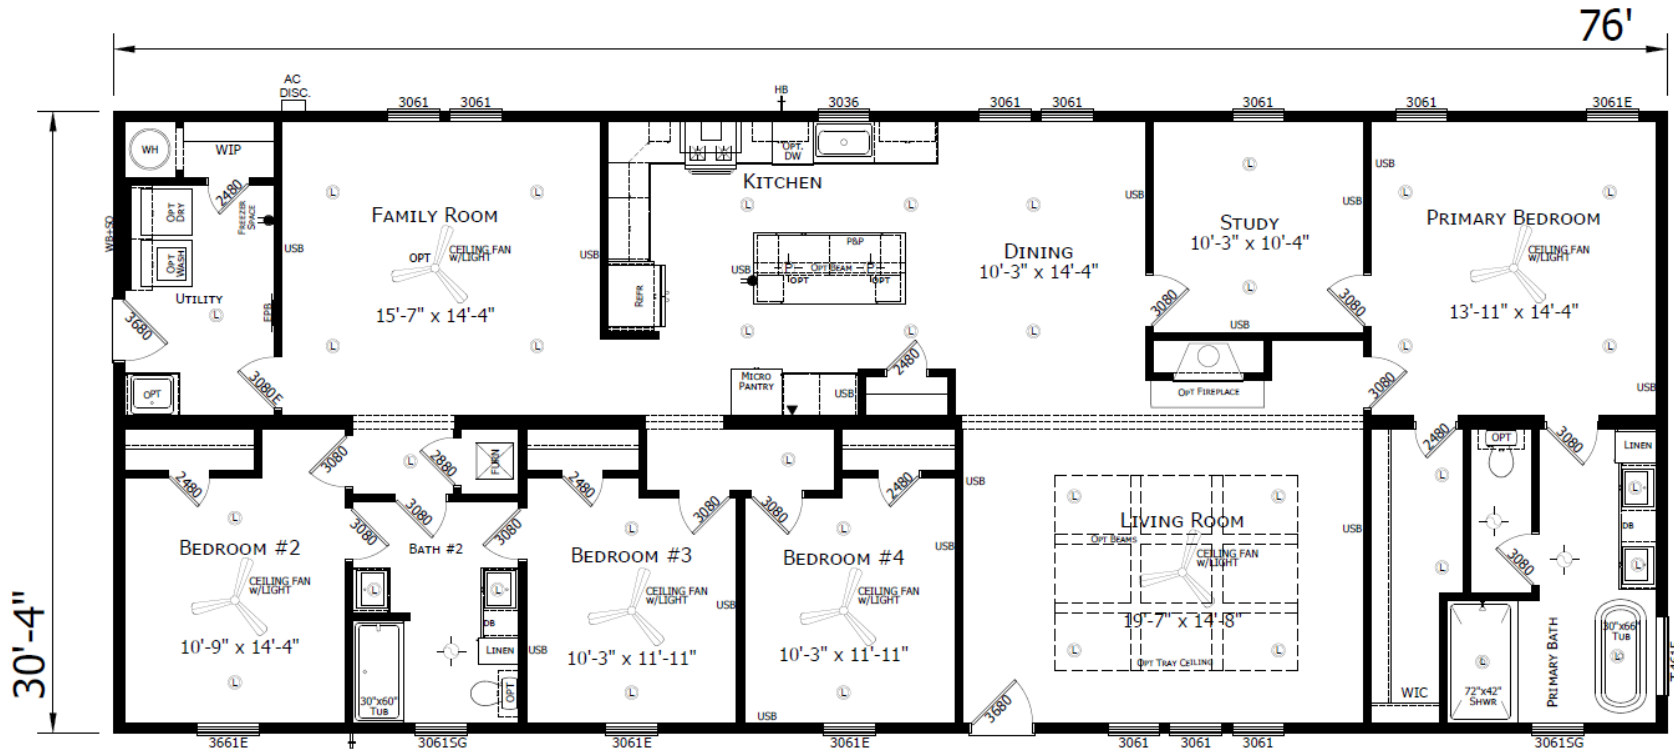

Nurillo

Innovation Series - Multi Section

2,305 SQ. FT. (Approximate) 4 Bedroom, 2 Bath

Last Updated: 4-9-26

CHAMPION HOMES CENTER
501A S. Burleson Blvd.
Burleson, TX 76028

FactoryDirectTexas.com | 1-800-965-3721