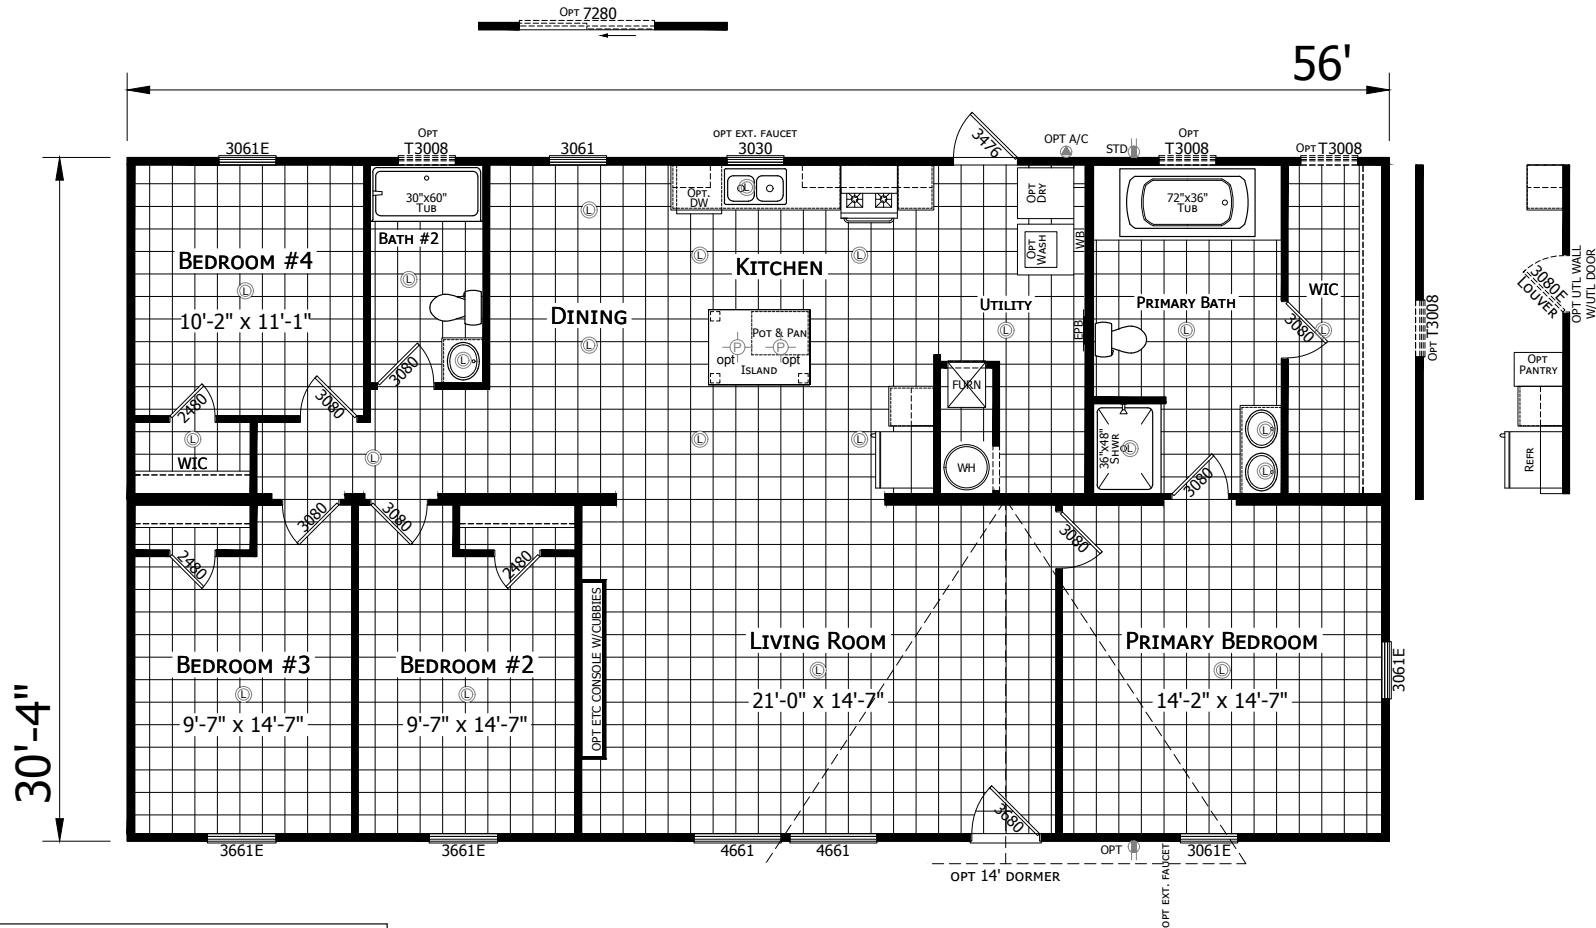

Olivarez

Redman Classic Series - Multi Section

1,699 SQ. FT. (Approximate) 4 Bedroom, 2 Bath

Last Updated: 10-24-23

CHAMPION HOMES CENTER
501A S. Burlison Blvd.
Burlison, TX 76028

FactoryDirectTexas.com | 1-800-965-3721