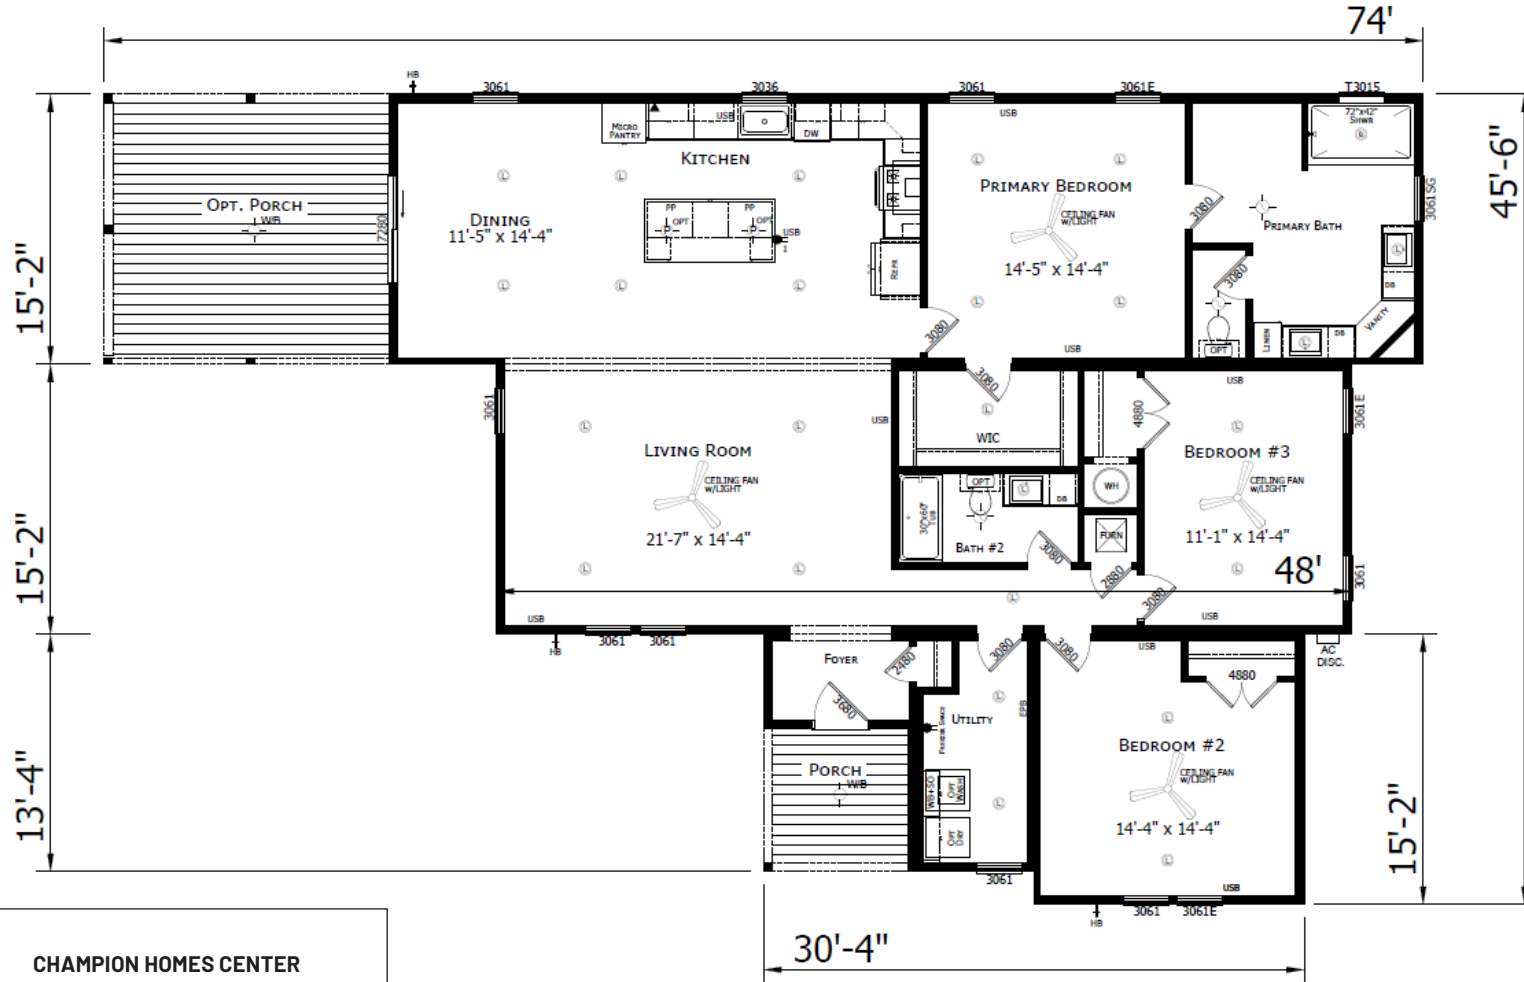

# Palmhurst

Innovation Series - Multi Section

1,975 SQ. FT. (Approximate) 3 Bedroom, 2 Bath

Last Updated: 4-9-26

**CHAMPION HOMES CENTER**  
501A S. Burlison Blvd.  
Burlison, TX 76028

**FactoryDirectTexas.com | 1-800-965-3721**