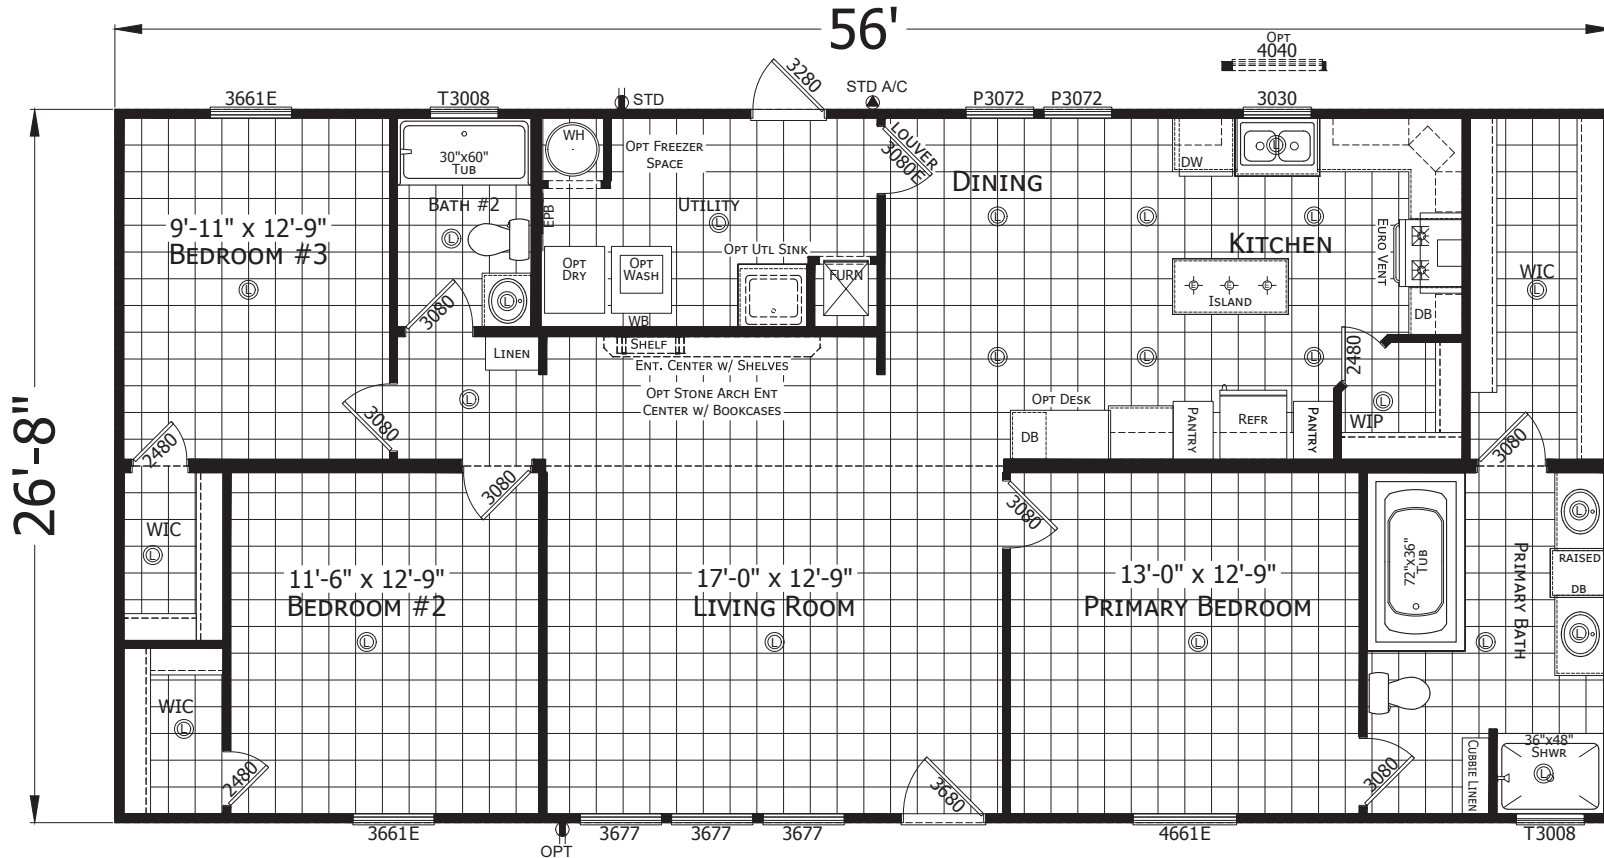

Patton

Champion Select Series - Multi Section

1,493 SQ. FT. (Approximate) 3 Bedroom, 2 Bath

CHAMPION
HOMES CENTER

Last Updated: 3-10-22

CHAMPION HOMES CENTER
501A S. Burlison Blvd.
Burlison, TX 76028

FactoryDirectTexas.com | 1-800-965-3721