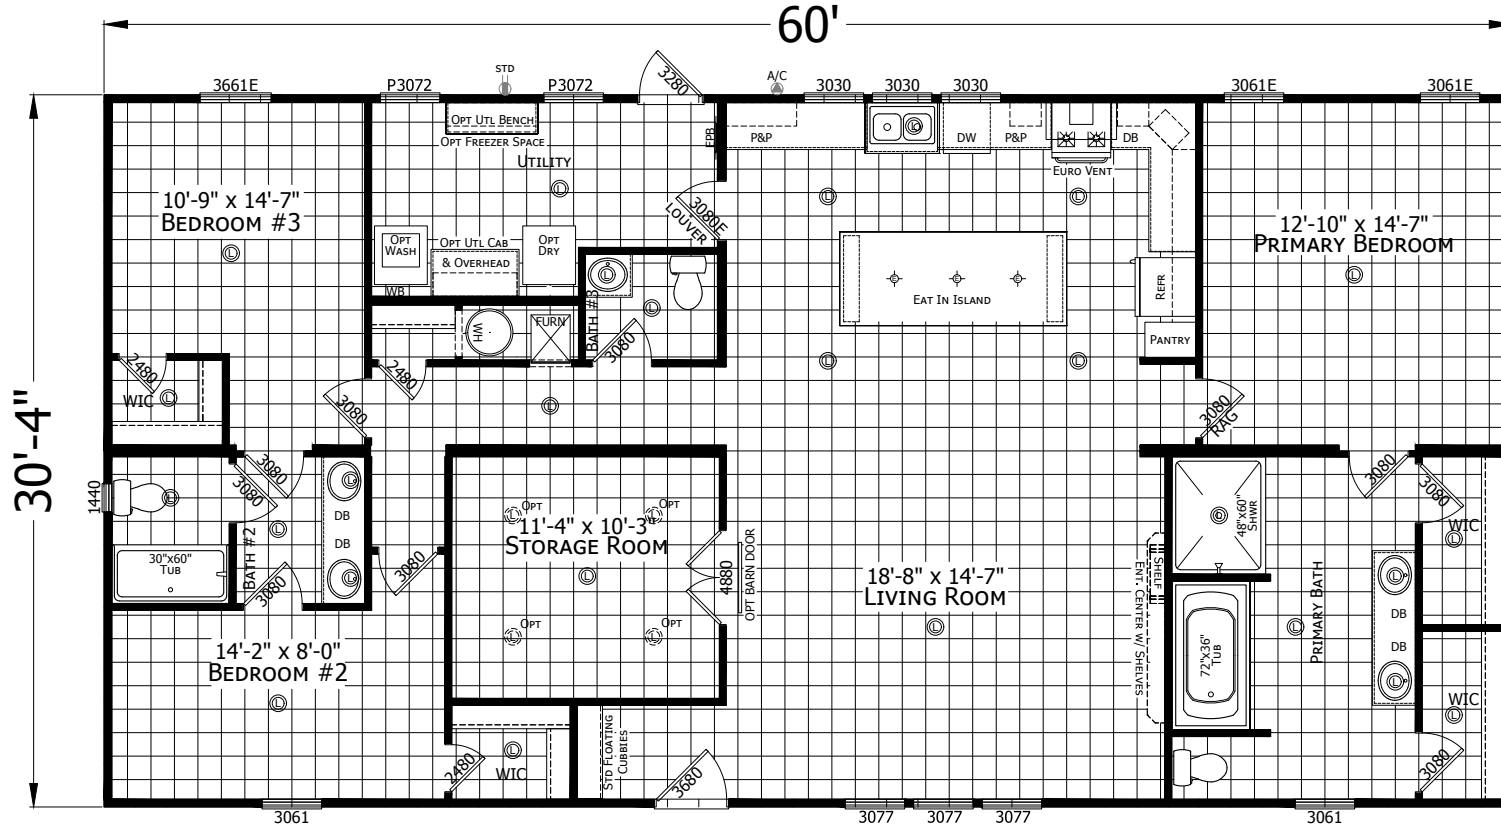

Pitkin

Redman New Moon Series - Multi Section

1,820 SQ. FT. (Approximate) 3 Bedroom, 2 Bath

Last Updated: 4-8-22

FACTORY EXPO HOME CENTERS
501A S. Burlison Blvd.
Burlison, TX 76028

FactoryDirectTexas.com | 1-800-965-3721