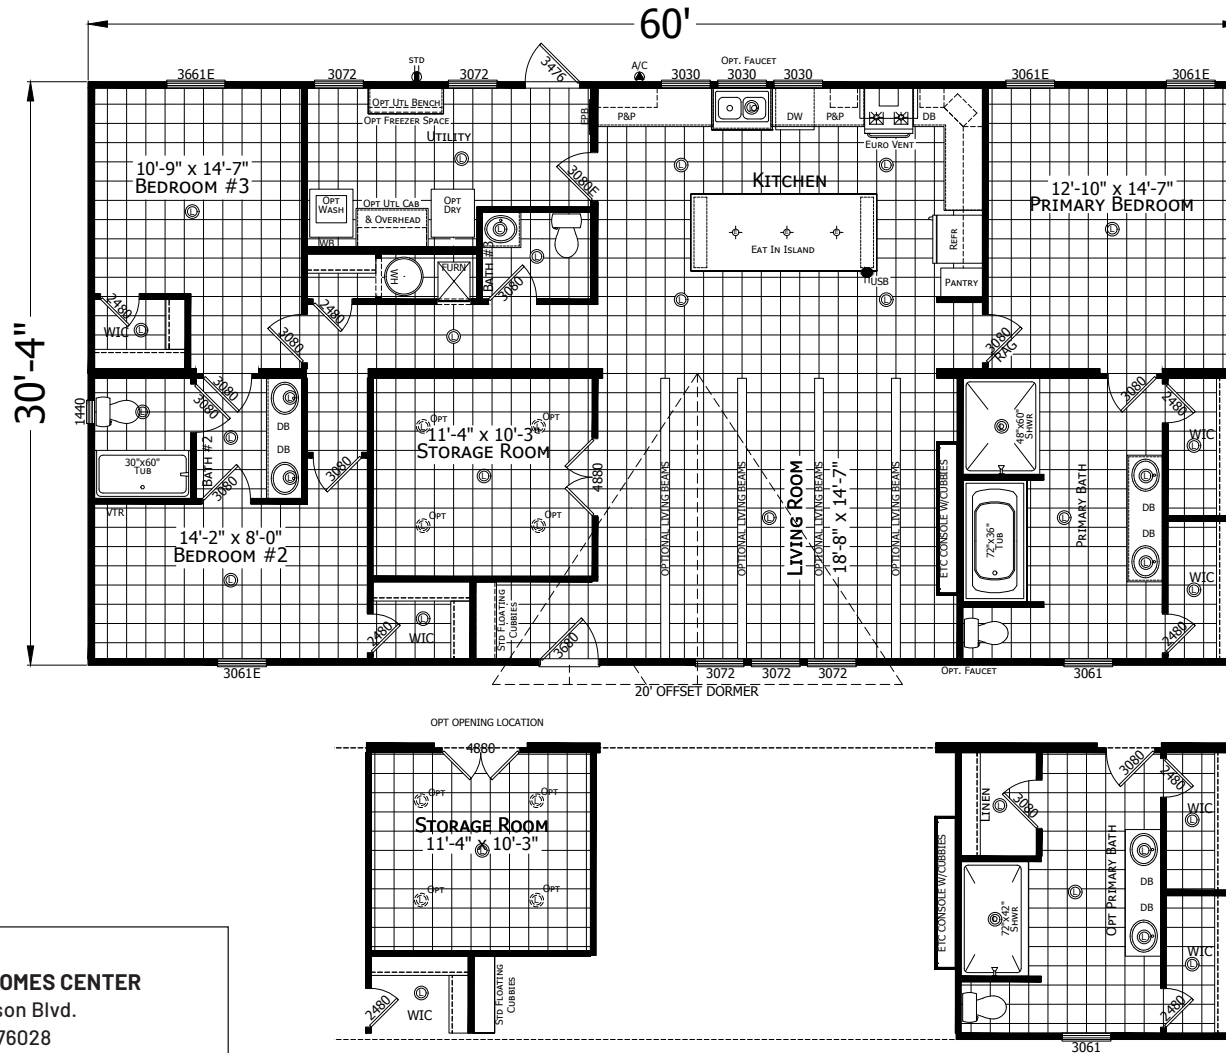

# Pitkin

Redman New Moon Series - Multi Section

1,820 SQ. FT. (Approximate) 3 Bedroom, 2 Bath

Last Updated: 5-23-24

**CHAMPION HOMES CENTER**  
501A S. Burlison Blvd.  
Burlison, TX 76028

**FactoryDirectTexas.com | 1-800-965-3721**