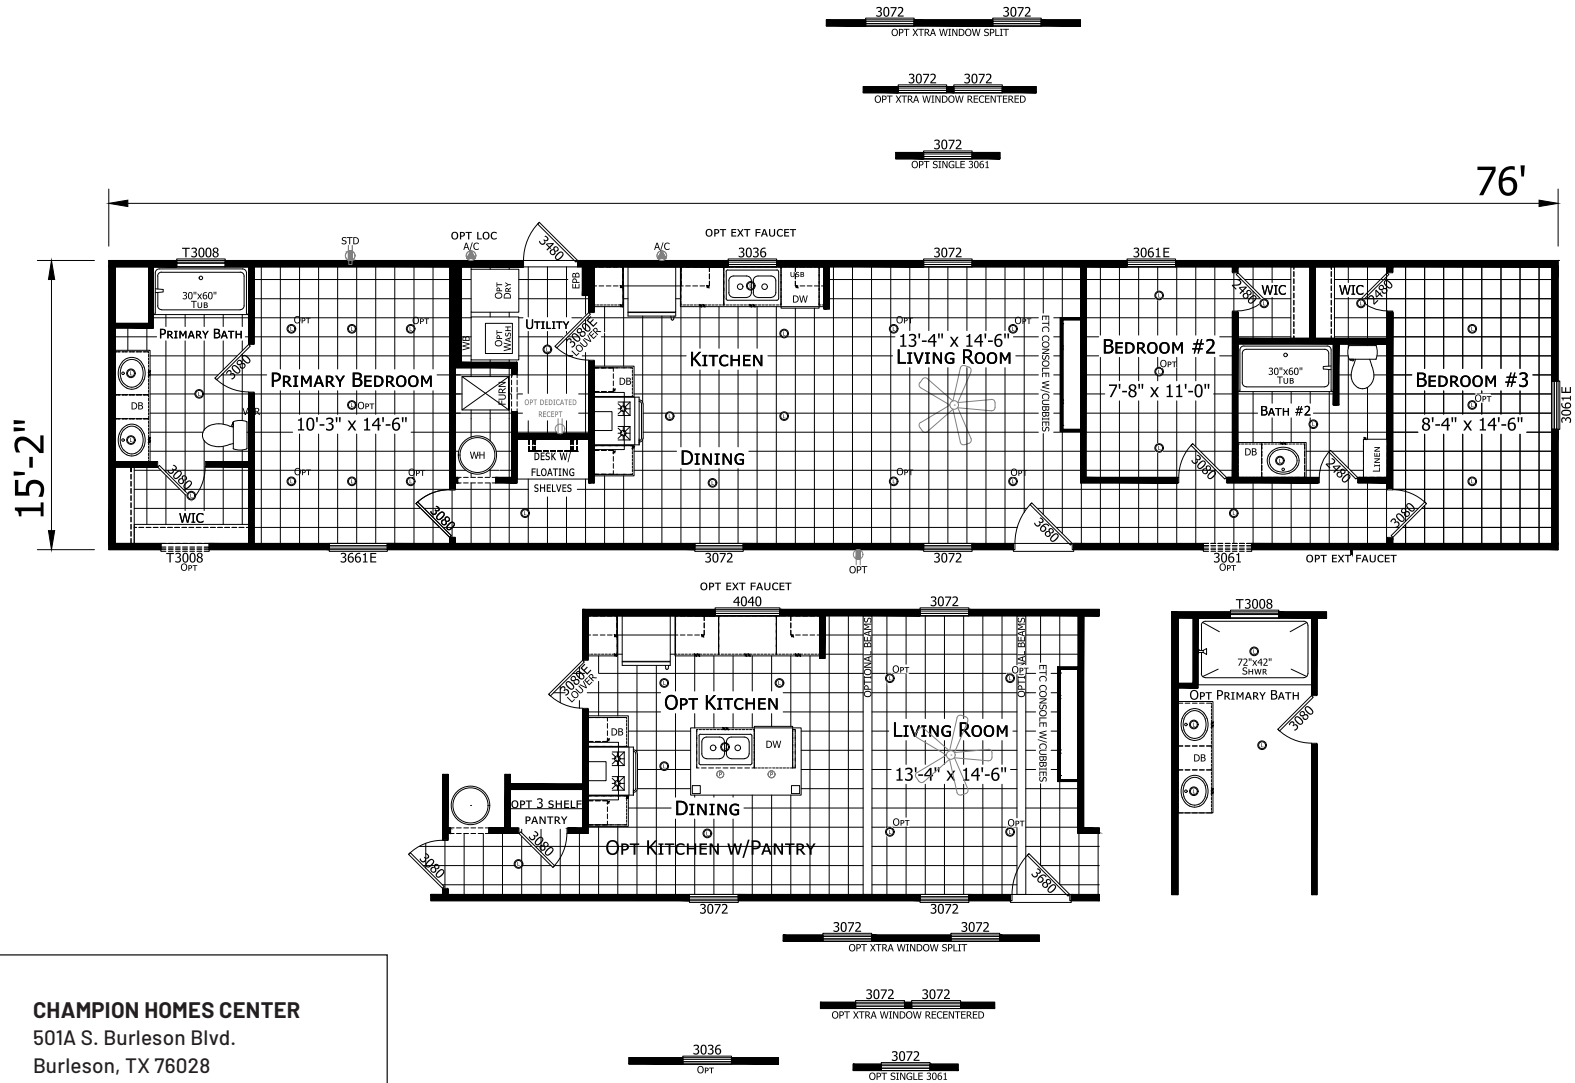

Porters

Redman New Moon Series - Multi Section

1153 SQ. FT. (Approximate) 3 Bedroom, 2 Bath

Last Updated: 3-24-25

CHAMPION HOMES CENTER
501A S. Burlison Blvd.
Burlison, TX 76028

FactoryDirectTexas.com | 1-800-965-3721