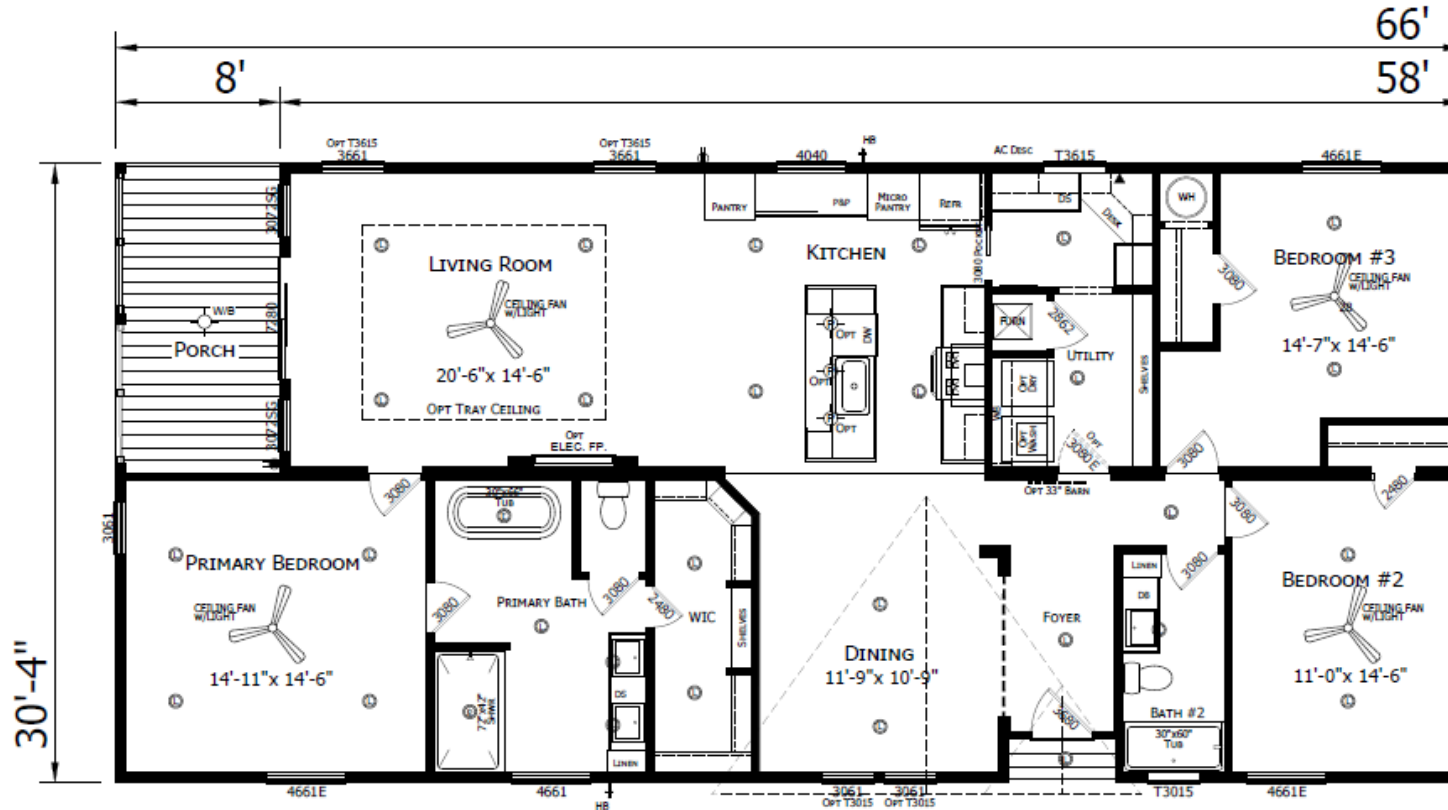

Primera

Innovation Series - Multi Section

2,063 SQ. FT. (Approximate) 4 Bedroom, 2 Bath

Last Updated: 4-9-26

CHAMPION HOMES CENTER
501A S. Burlison Blvd.
Burlison, TX 76028

FactoryDirectTexas.com | 1-800-965-3721