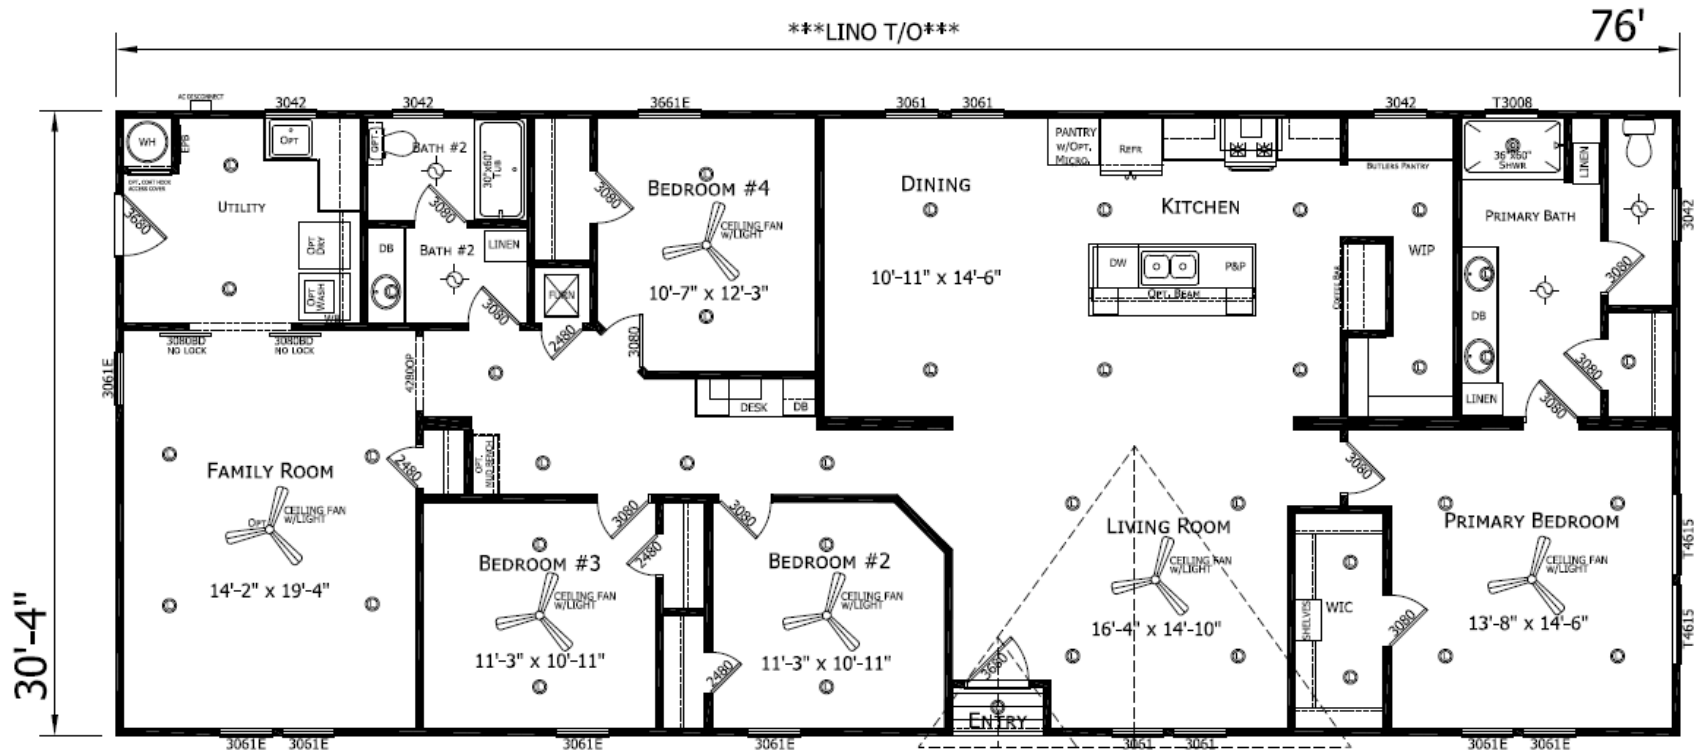

# Ranchwood

Innovation Series - Multi Section

2,305 SQ. FT. (Approximate) 4 Bedroom, 2 Bath

Last Updated: 4-9-26

**CHAMPION HOMES CENTER**  
501A S. Burleson Blvd.  
Burleson, TX 76028

**FactoryDirectTexas.com | 1-800-965-3721**