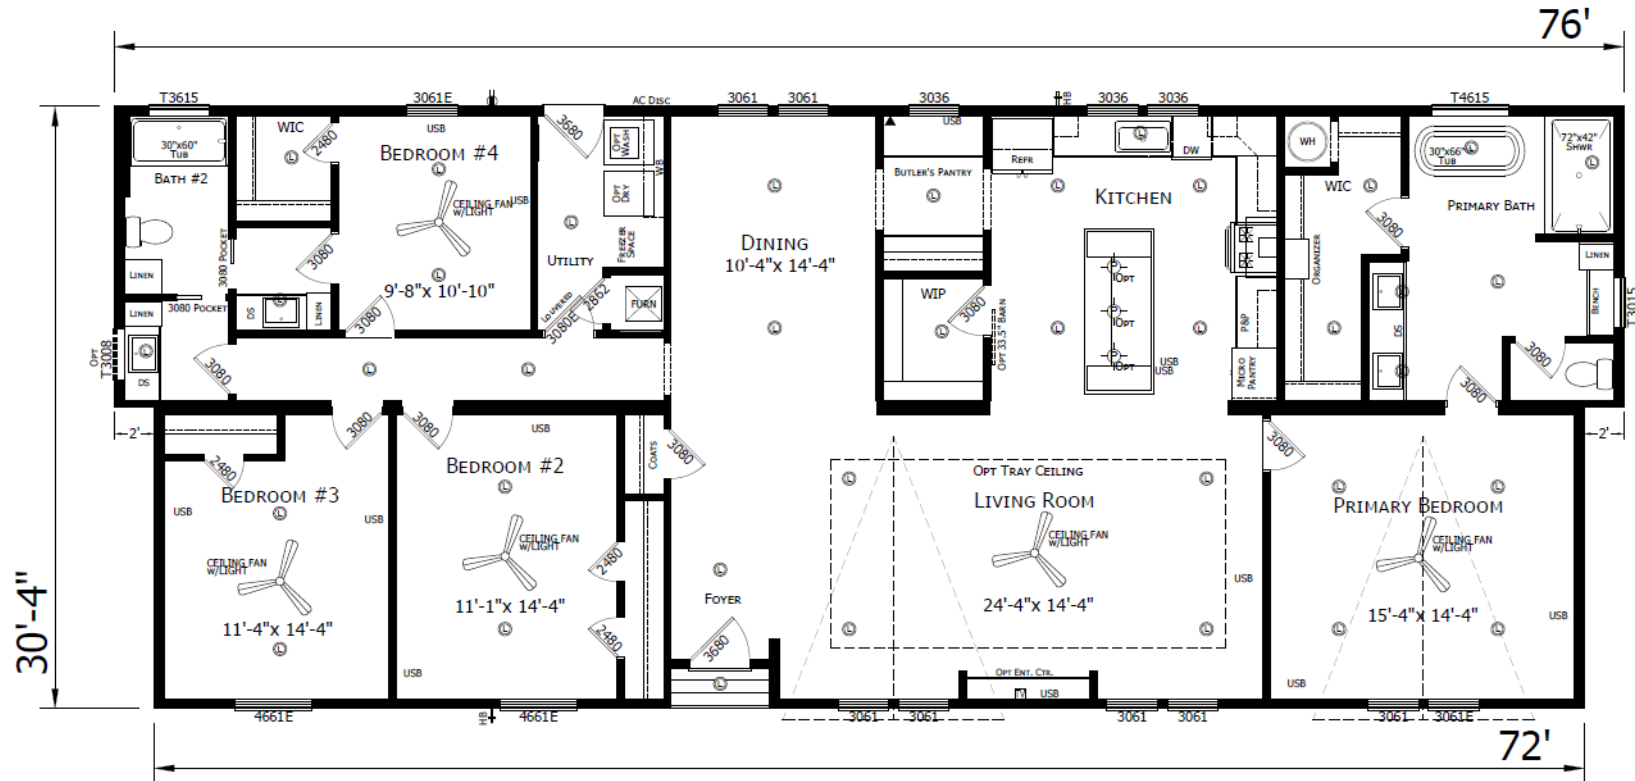

Ravanna

Innovation Series - Multi Section

2,235 SQ. FT. (Approximate) 4 Bedroom, 2 Bath

Last Updated: 4-9-26

CHAMPION HOMES CENTER
501A S. Bureson Blvd.
Bureson, TX 76028

FactoryDirectTexas.com | 1-800-965-3721