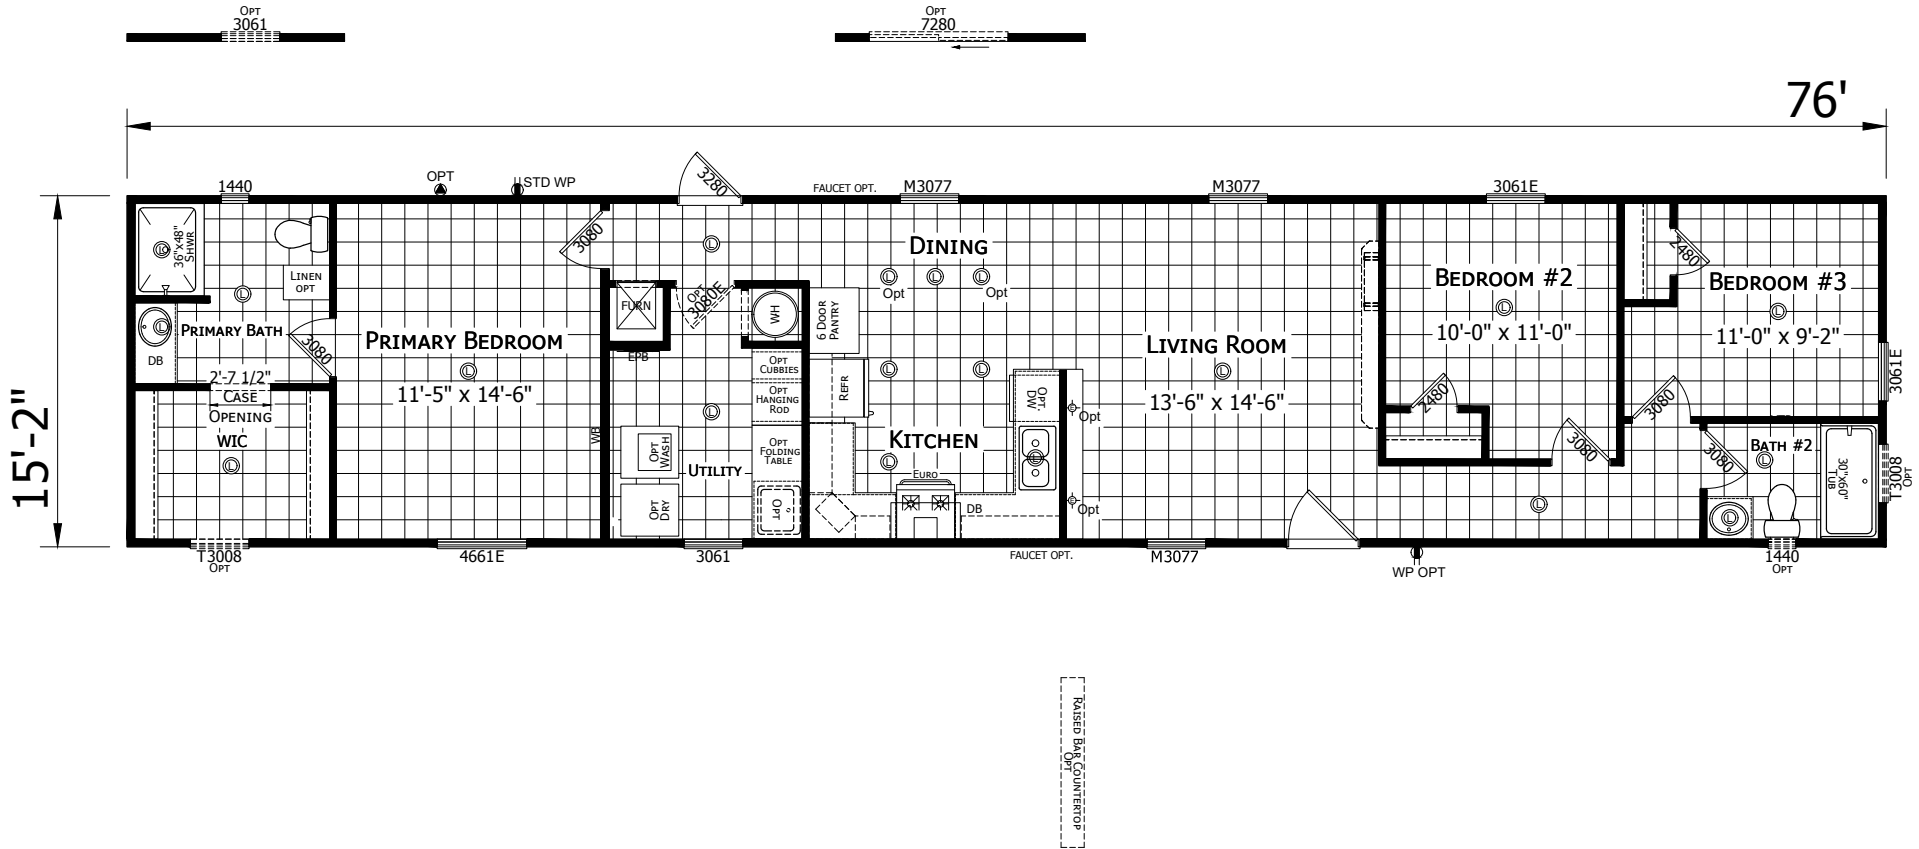

Raven

Champion Select Series - Single Section

1,153 SQ. FT. (Approximate) 3 Bedroom, 2 Bath

Last Updated: 3-10-22

FACTORY EXPO HOME CENTERS
501A S. Burlerson Blvd.
Burlerson, TX 76028

FactoryDirectTexas.com | 1-800-965-3721