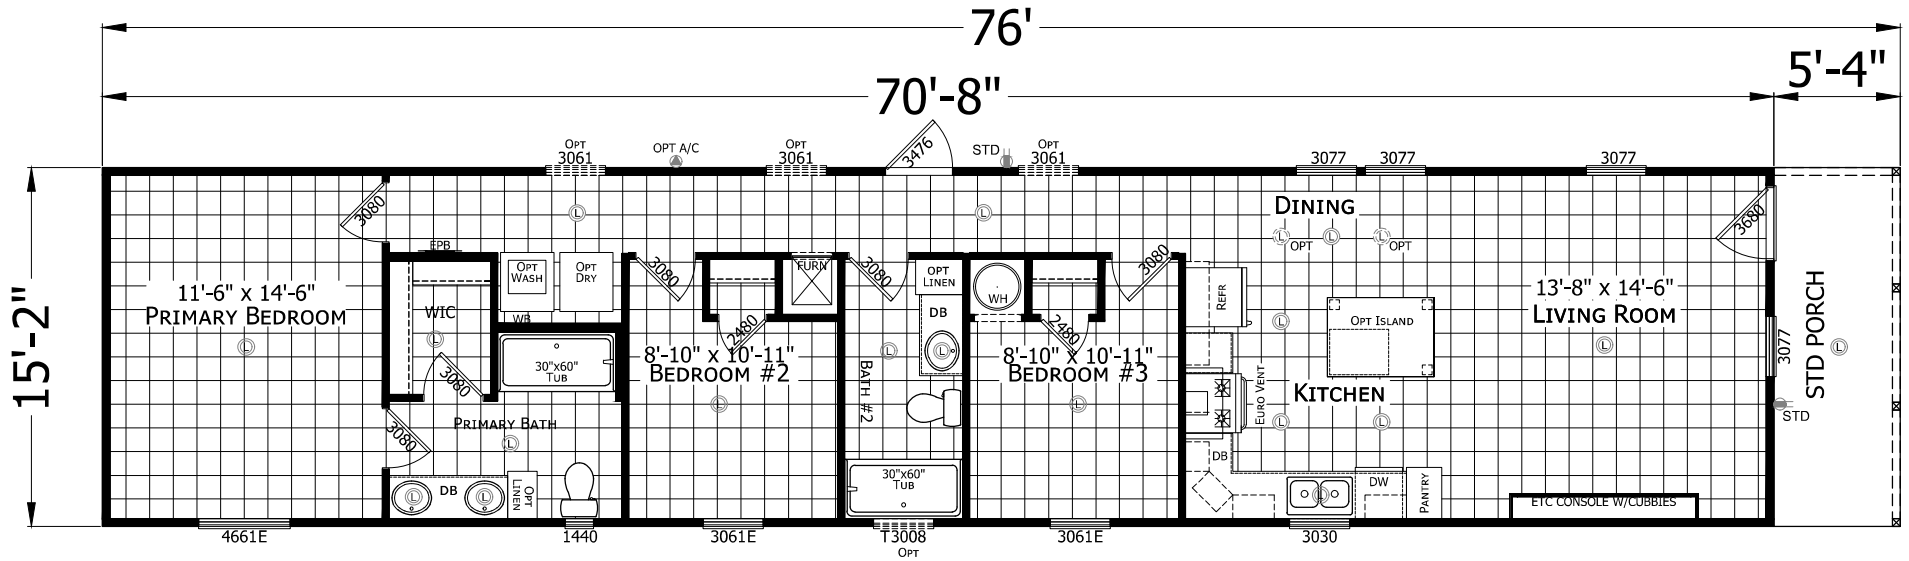

# Rendon

Champion Select Series - Single Section

1,153 SQ. FT. (Approximate) 3 Bedroom, 2 Bath

Last Updated: 5-24-24

**CHAMPION HOMES CENTER**  
501A S. Burleson Blvd.  
Burleson, TX 76028

**FactoryDirectTexas.com | 1-800-965-3721**