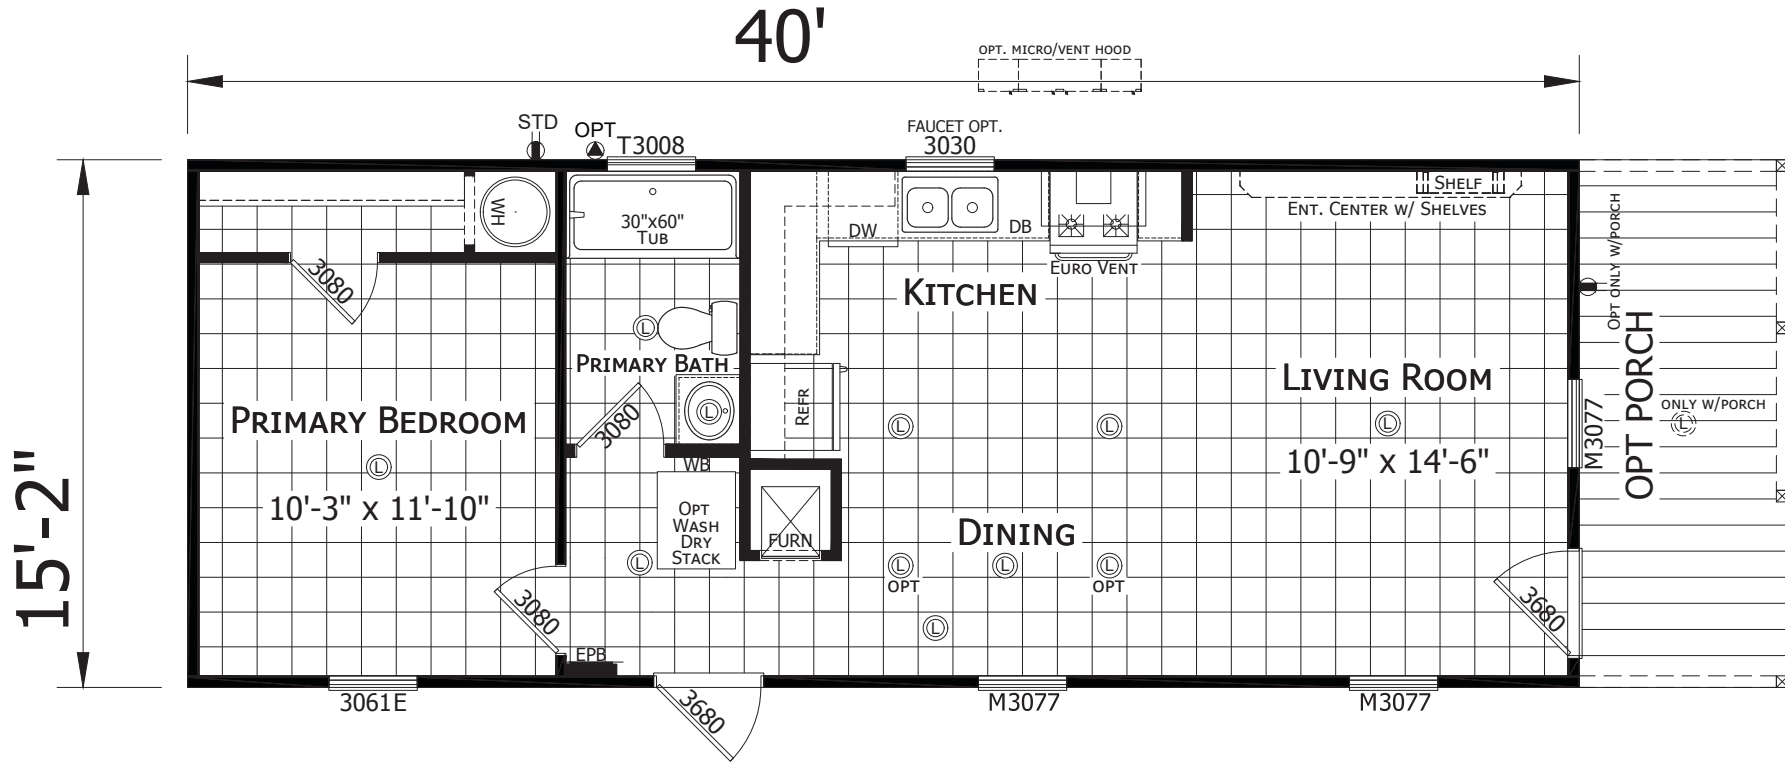

Rochelle

Champion Select Series - Single Section

607 SQ. FT. (Approximate) 1 Bedroom, 1 Bath

CHAMPION[®]
HOMES CENTER

Last Updated: 3-10-22

CHAMPION HOMES CENTER
501A S. Burleson Blvd.
Burleson, TX 76028

FactoryDirectTexas.com | 1-800-965-3721