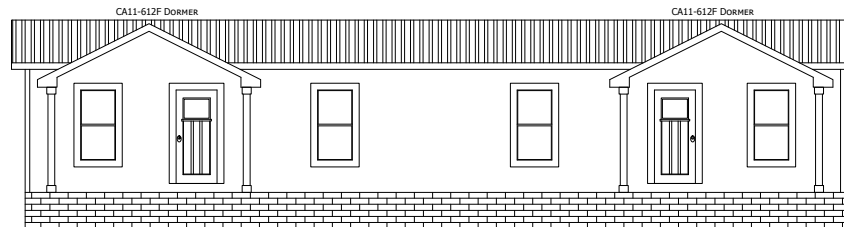

Romayor (Duplex)

Innovation Series - Multi Section

1,600 SQ. FT. (Approximate) 4 Bedroom, 4 Bath

Last Updated: 6-8-26

* LINO T/O *

CHAMPION HOMES CENTER
501A S. Burlison Blvd.
Burlison, TX 76028

FactoryDirectTexas.com | 1-800-965-3721