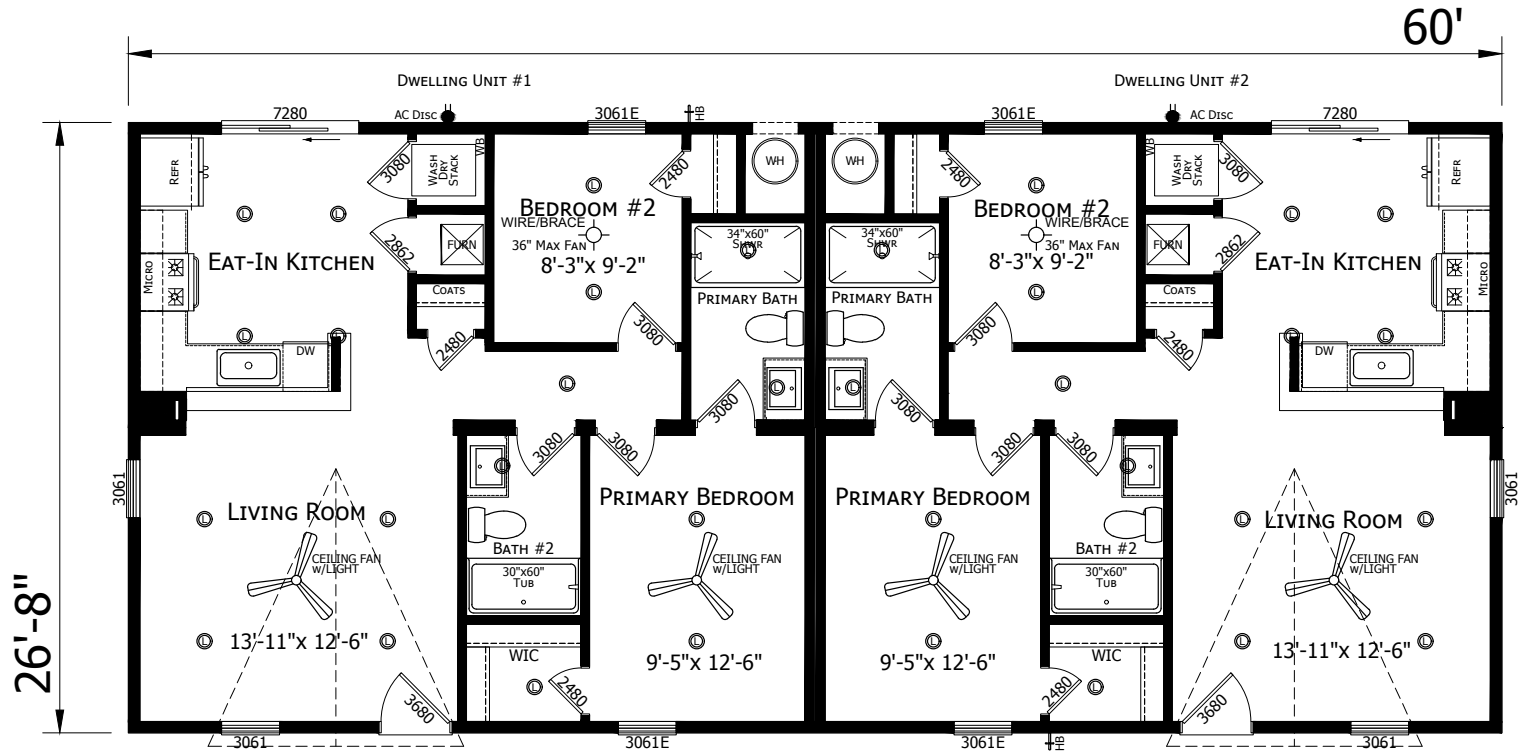

Romayor (Duplex)

Innovation Series - Multi Section

1,600 SQ. FT. (Approximate) 4 Bedroom, 4 Bath

Last Updated: 6-8-26

* LINO T/O *

CHAMPION HOMES CENTER
501A S. Burlison Blvd.
Burlison, TX 76028

FactoryDirectTexas.com | 1-800-965-3721