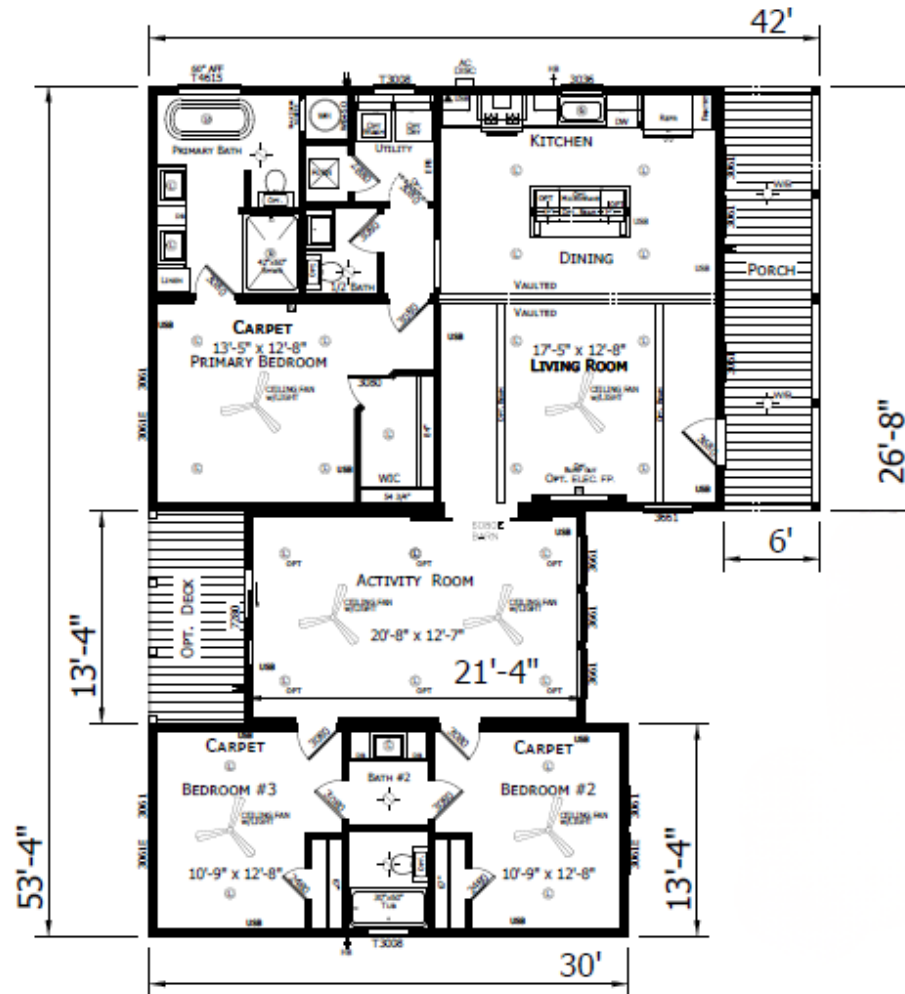

# Roxbury

Innovation Series - Multi Section

1,645 SQ. FT. (Approximate) 3 Bedroom, 3 Bath

Last Updated: 4-9-26

**CHAMPION HOMES CENTER**  
 501A S. Burlison Blvd.  
 Burlison, TX 76028

**FactoryDirectTexas.com | 1-800-965-3721**