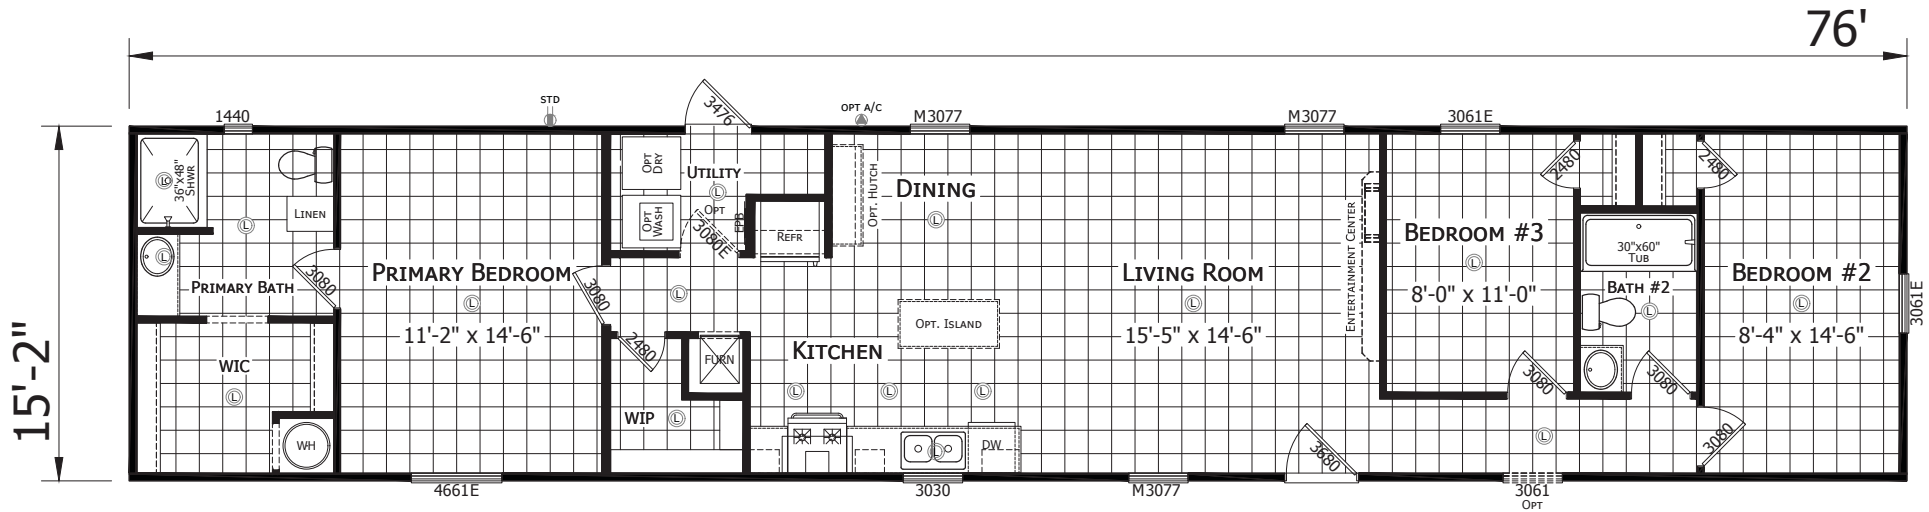

Sabine

Champion Select Series - Single Section

1,153 SQ. FT. (Approximate) 3 Bedroom, 2 Bath

Last Updated: 3-10-22

CHAMPION HOMES CENTER
501A S. Burseson Blvd.
Burleson, TX 76028

FactoryDirectTexas.com | 1-800-965-3721