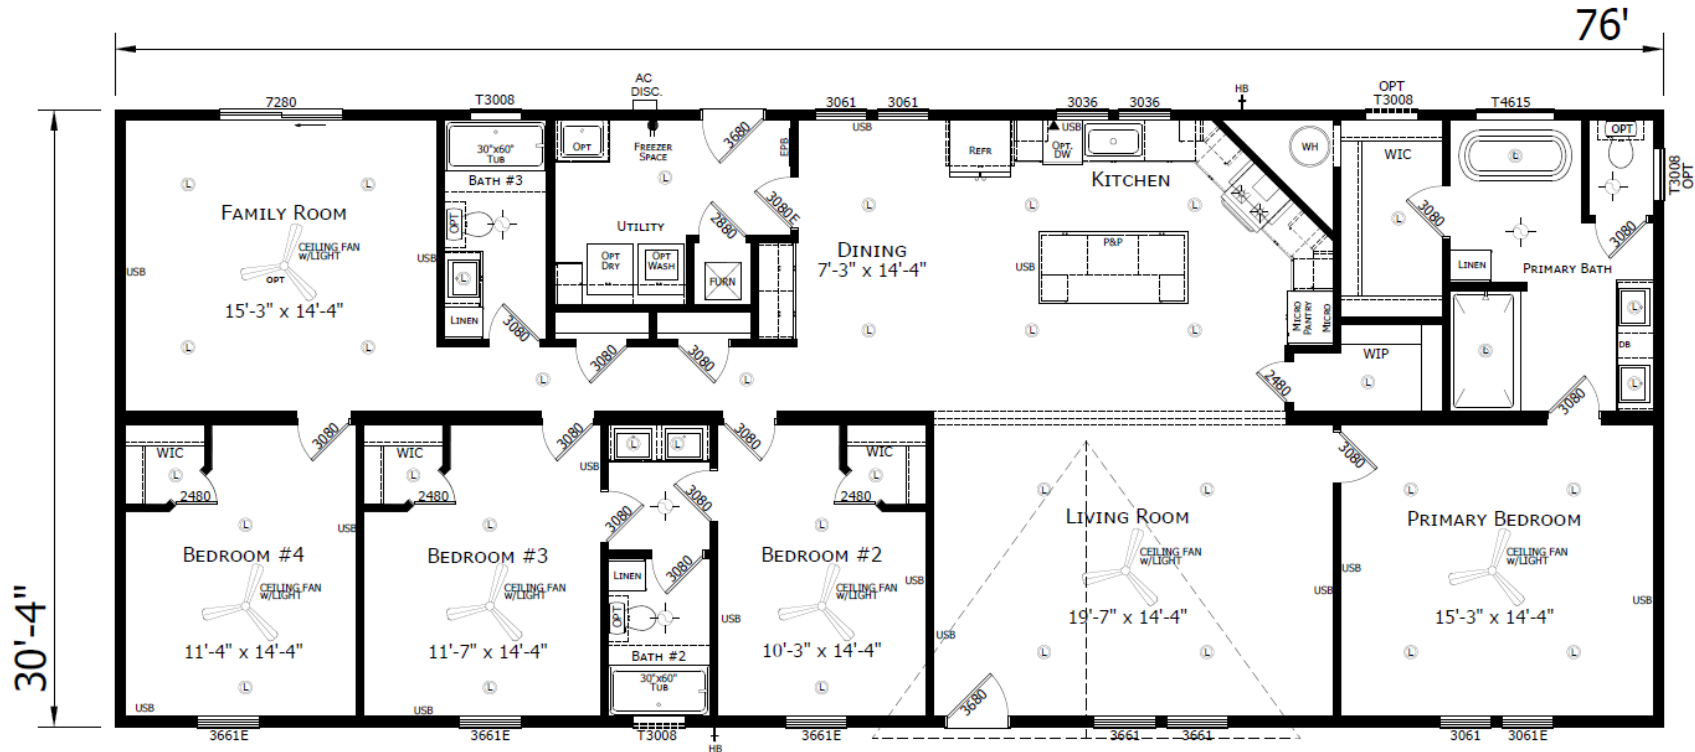

Salida

Innovation Series - Multi Section

2,305 SQ. FT. (Approximate) 4 Bedroom, 3 Bath

Last Updated: 4-9-26

CHAMPION HOMES CENTER
501A S. Burleson Blvd.
Burleson, TX 76028

FactoryDirectTexas.com | 1-800-965-3721