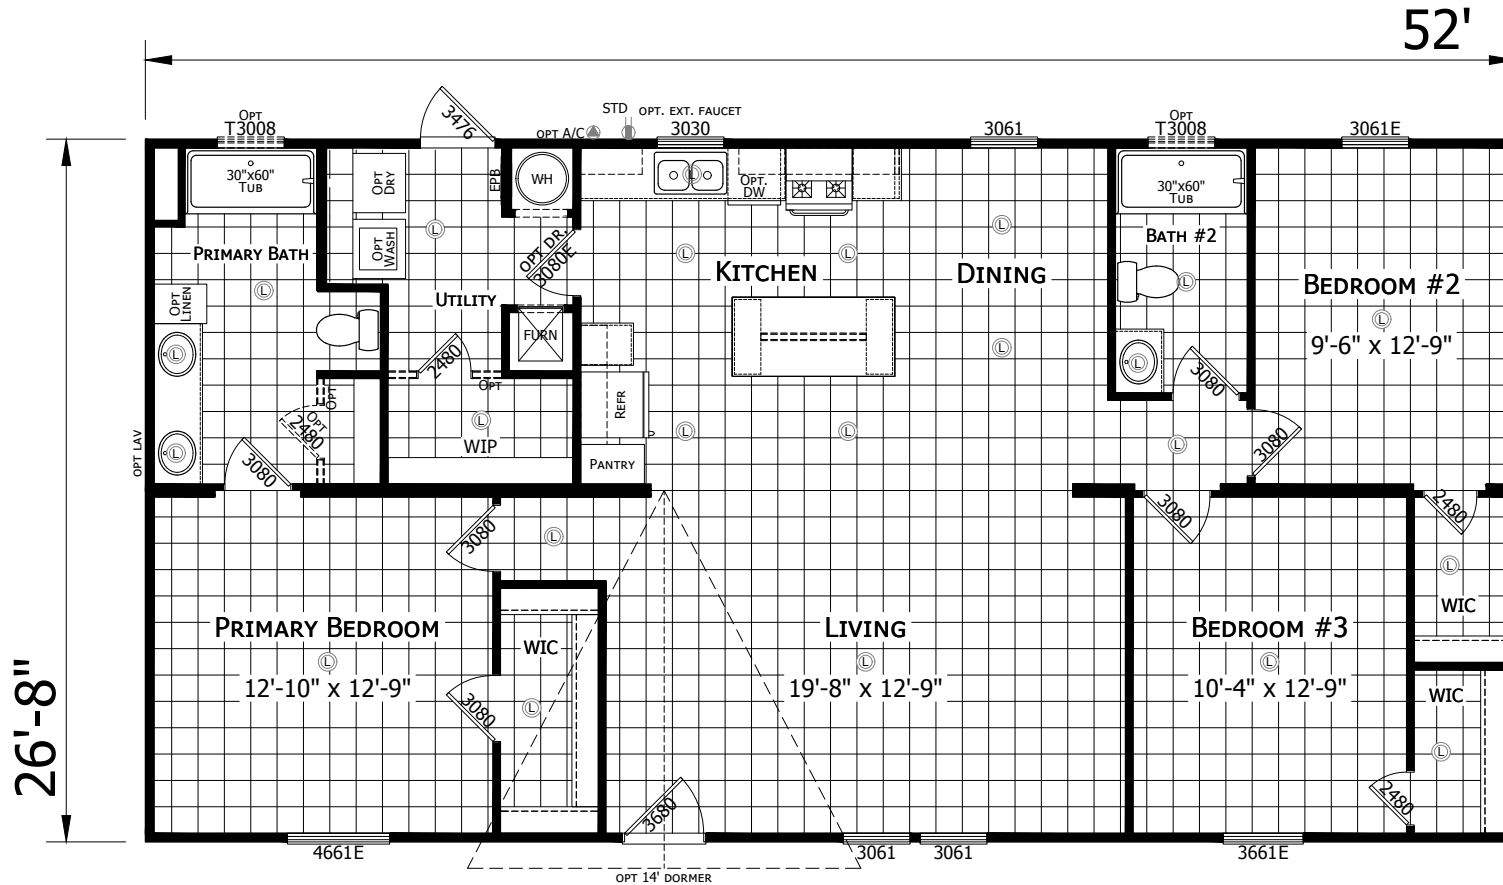

San Saba

Redman Classic Series - Multi Section

1,387 SQ. FT. (Approximate) 3 Bedroom, 2 Bath

Last Updated: 4-8-22

FACTORY EXPO HOME CENTERS
 501A S. Burleson Blvd.
 Burleson, TX 76028

FactoryDirectTexas.com | 1-800-965-3721