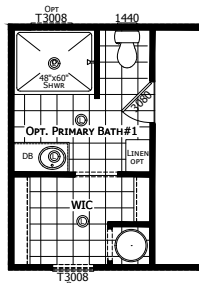

Shelton

Champion Select Series - Single Section

1153 SQ. FT. (Approximate) 3 Bedroom, 2 Bath

Last Updated: 11-15-24

CHAMPION HOMES CENTER
501A S. Burlison Blvd.
Burlison, TX 76028

FactoryDirectTexas.com | 1-800-965-3721