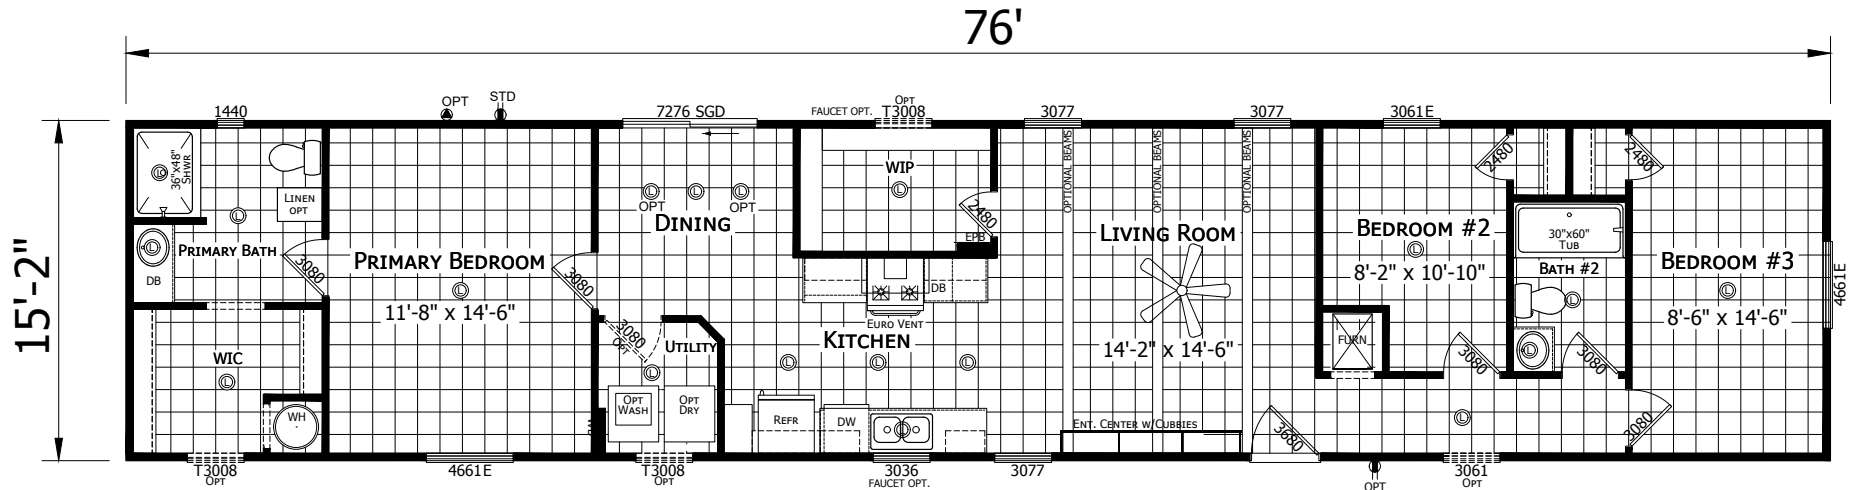

Shelton

Champion Select Series - Single Section

1153 SQ. FT. (Approximate) 3 Bedroom, 2 Bath

Last Updated: 11-15-24

CHAMPION HOMES CENTER
501A S. Burlison Blvd.
Burlison, TX 76028

FactoryDirectTexas.com | 1-800-965-3721