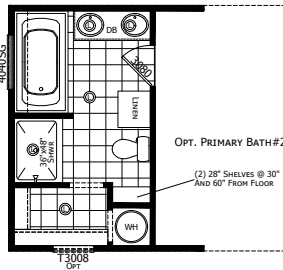

Shelton

Champion Select Series - Single Section

1153 SQ. FT. (Approximate) 3 Bedroom, 2 Bath

Last Updated: 11-15-24

CHAMPION HOMES CENTER
501A S. Burlison Blvd.
Burlison, TX 76028

FactoryDirectTexas.com | 1-800-965-3721