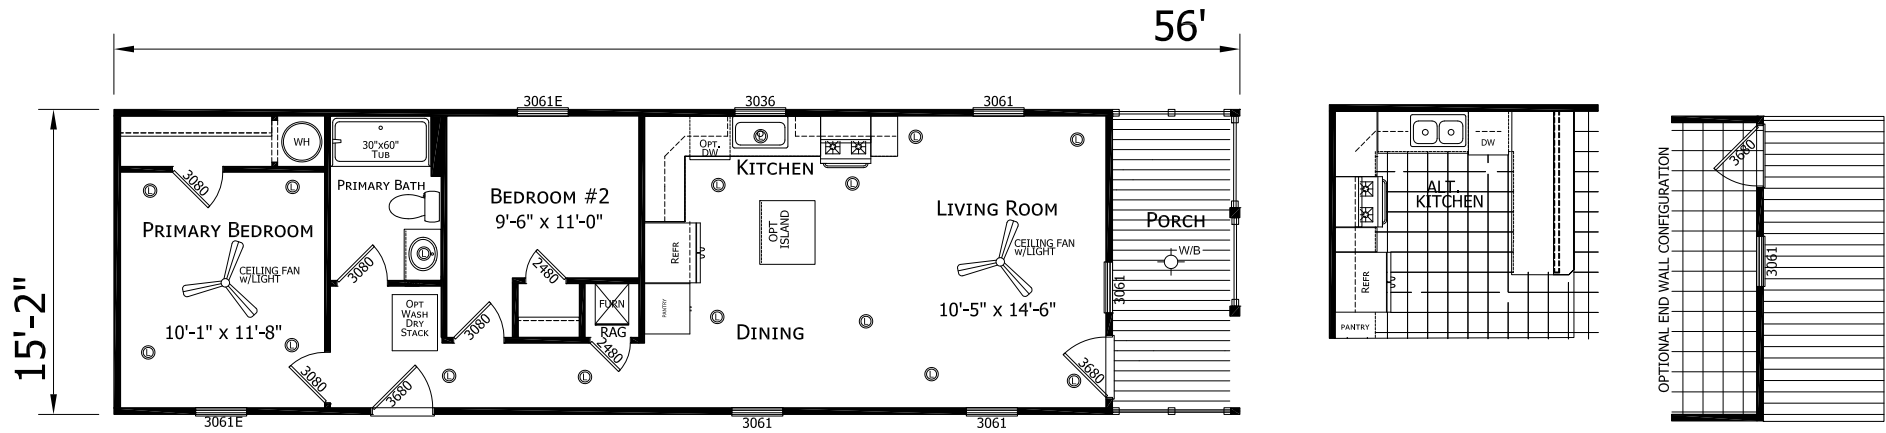

Shorewood

Welcome Series

758 SQ. FT. (Approximate) 2 Bedroom, 1 Bath

Last Updated: 5-29-26

NOTE:
LINO T/O

FRONT ELEVATION

CHAMPION HOMES CENTER
501A S. Burleson Blvd.
Burleson, TX 76028

FactoryDirectTexas.com | 1-800-965-3721