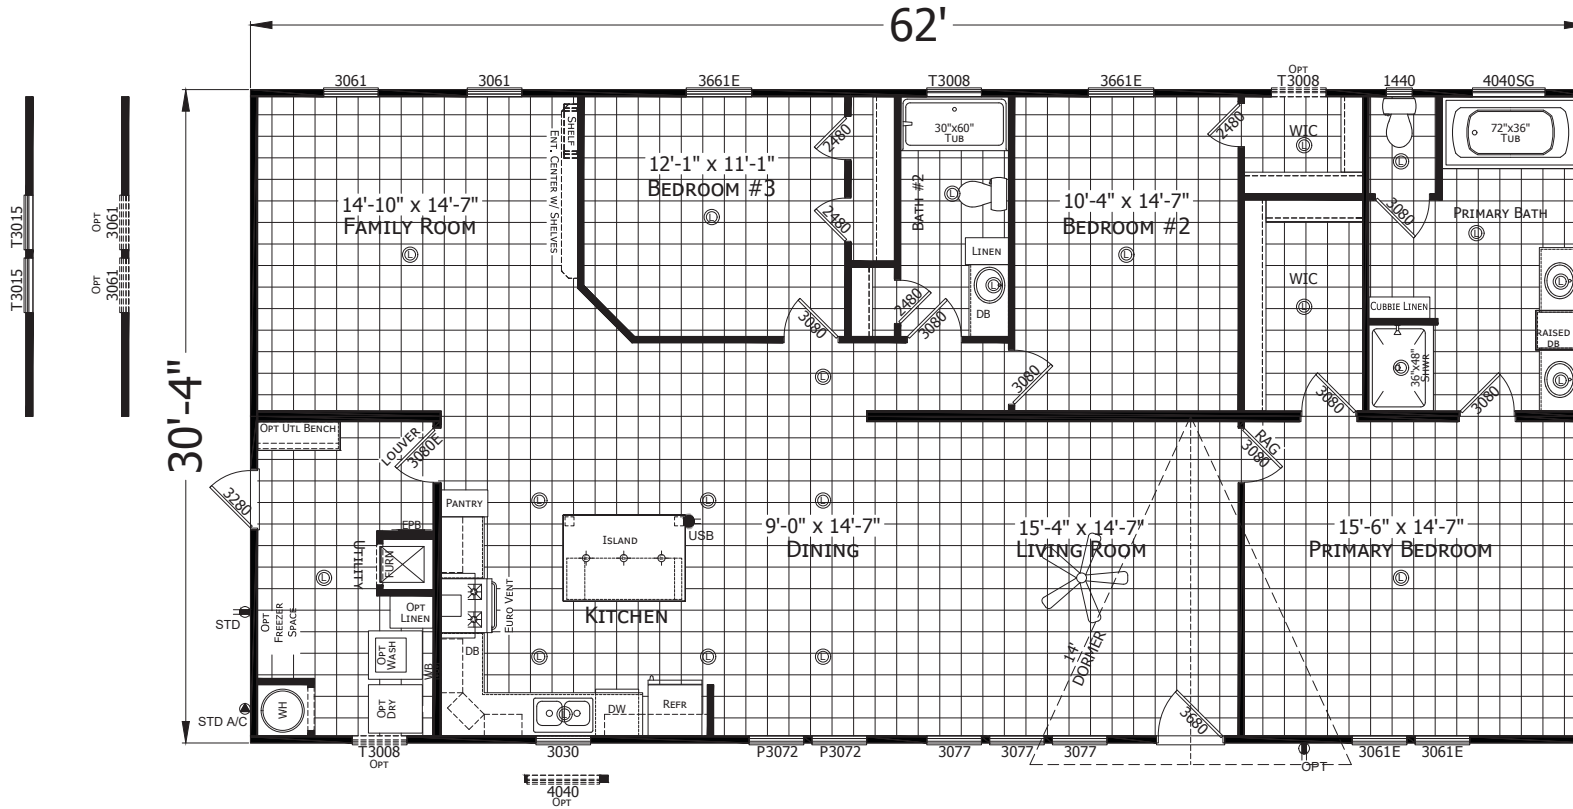

# Silverfield

Champion Select Series - Multi Section

1,881 SQ. FT. (Approximate) 3 Bedroom, 2 Bath

Last Updated: 8-11-22

**CHAMPION HOMES CENTER**  
501A S. Burleson Blvd.  
Burleson, TX 76028

**FactoryDirectTexas.com | 1-800-965-3721**