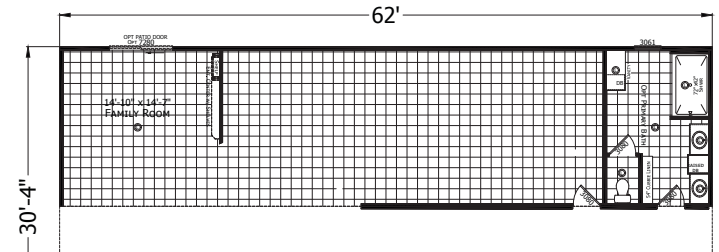

# Silverfield

Champion Select Series - Multi Section

1,881 SQ. FT. (Approximate) 3 Bedroom, 2 Bath

Last Updated: 8-11-22

**CHAMPION HOMES CENTER**  
501A S. Burleson Blvd.  
Burleson, TX 76028

**FactoryDirectTexas.com | 1-800-965-3721**