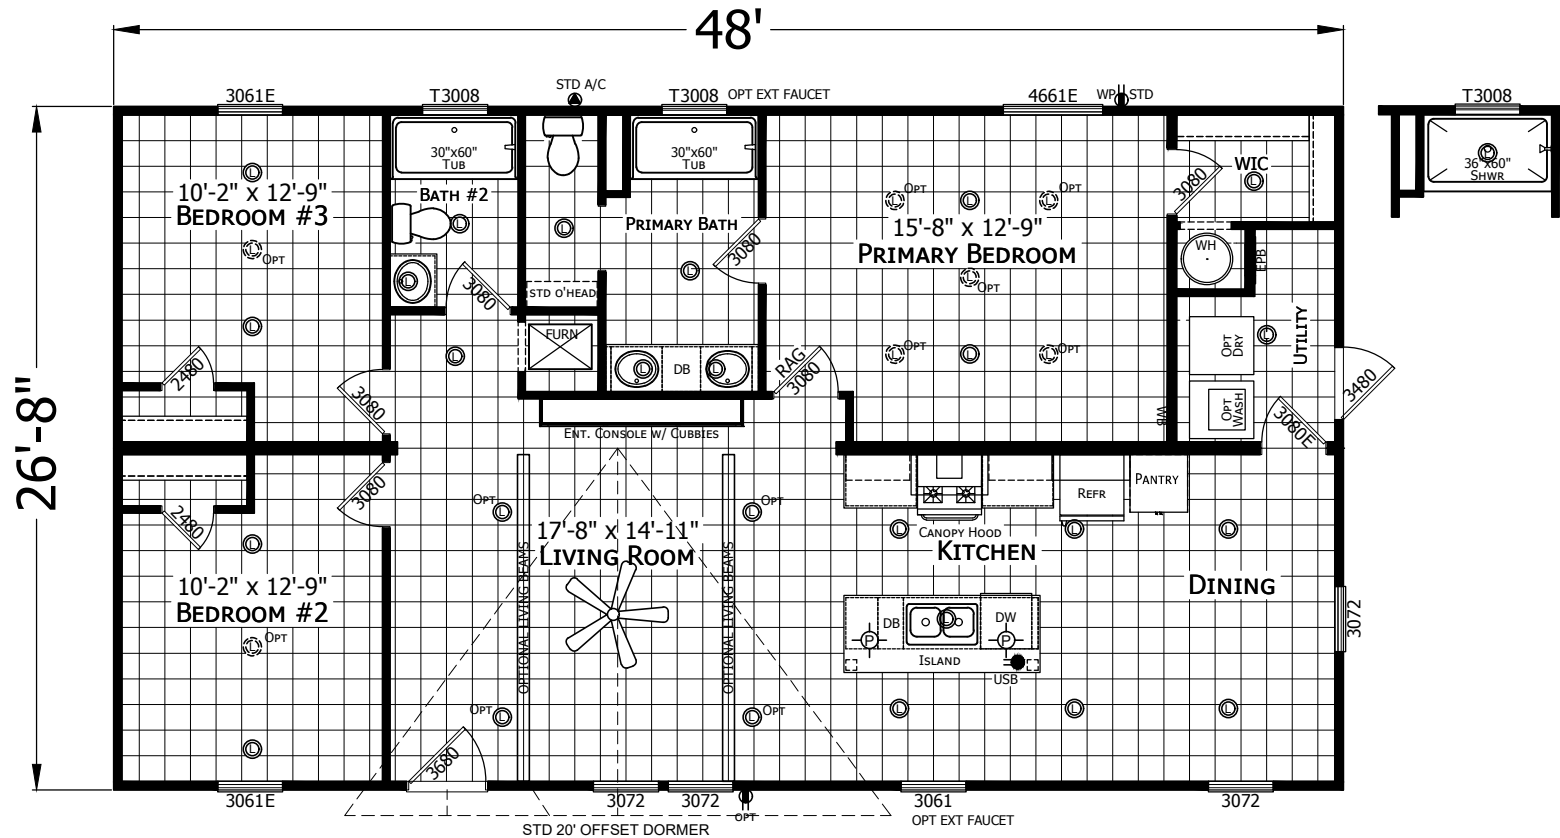

Skylee

Redman New Moon Series - Multi Section

1280 SQ. FT. (Approximate) 3 Bedroom, 2 Bath

Last Updated: 4-9-25

CHAMPION HOMES CENTER
501A S. Burlison Blvd.
Burlison, TX 76028

FactoryDirectTexas.com | 1-800-965-3721