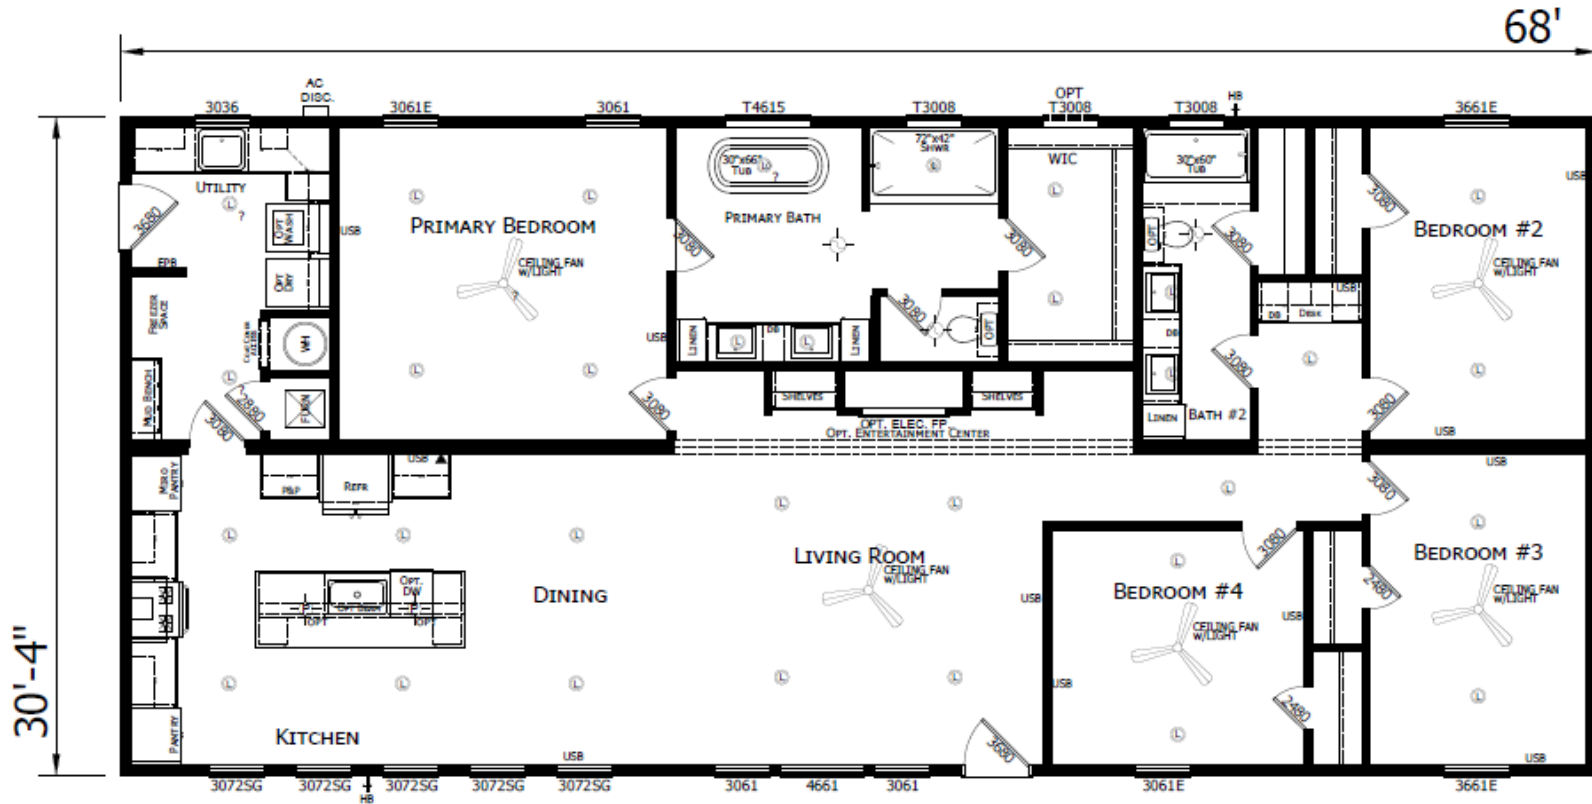

# Solis

Innovation Series - Multi Section

2,063 SQ. FT. (Approximate) 4 Bedroom, 2 Bath

Last Updated: 4-9-26

**CHAMPION HOMES CENTER**  
501A S. Burlison Blvd.  
Burlison, TX 76028

**FactoryDirectTexas.com | 1-800-965-3721**