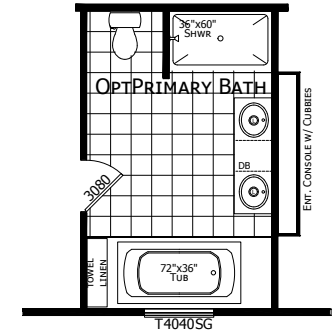

Sweeny

Redman Classic Series - Multi Section

1,699 SQ. FT. (Approximate) 3 Bedroom, 2 Bath

Last Updated: 4-22-26

CHAMPION HOMES CENTER
501A S. Burlison Blvd.
Burlison, TX 76028

FactoryDirectTexas.com | 1-800-965-3721