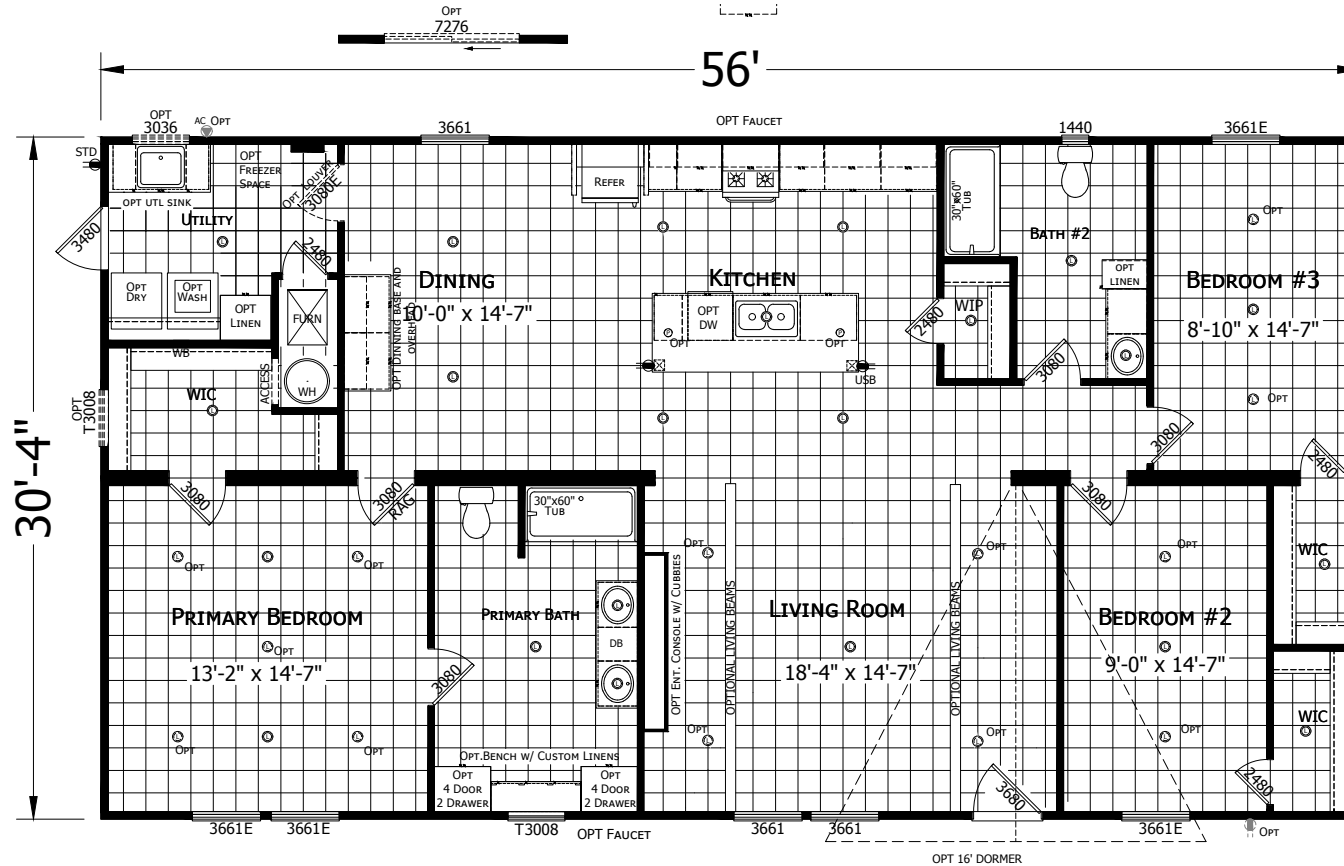

Sweeny

Redman Classic Series - Multi Section

1,699 SQ. FT. (Approximate) 3 Bedroom, 2 Bath

Last Updated: 4-22-26

CHAMPION HOMES CENTER
501A S. Burlison Blvd.
Burlison, TX 76028

FactoryDirectTexas.com | 1-800-965-3721