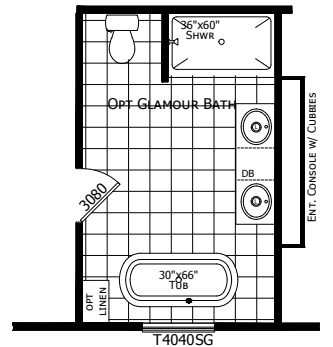

Sweeny

Redman Classic Series - Multi Section

1,699 SQ. FT. (Approximate) 3 Bedroom, 2 Bath

Last Updated: 4-22-26

CHAMPION HOMES CENTER
501A S. Burlison Blvd.
Burlison, TX 76028

FactoryDirectTexas.com | 1-800-965-3721