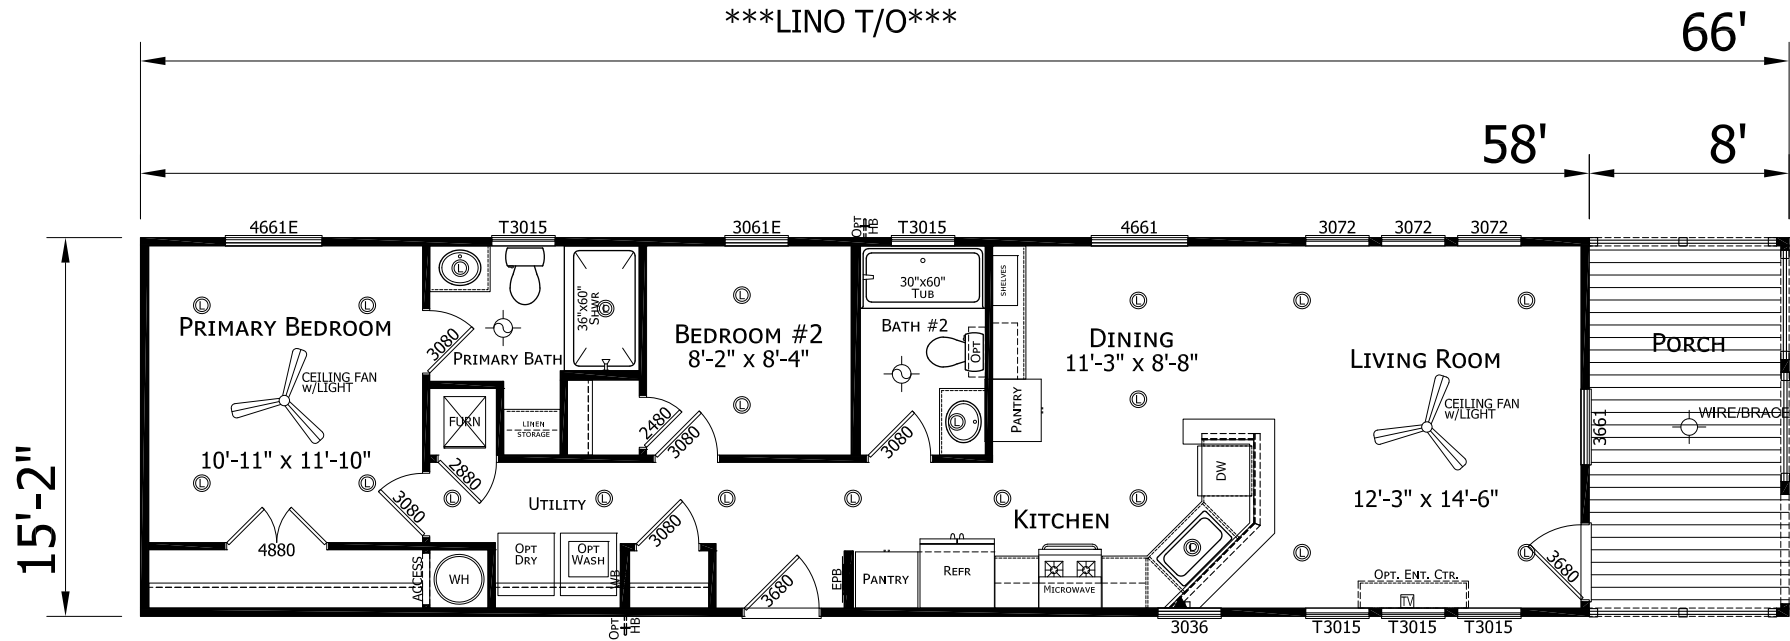

# Symons

Welcome Series

1,001 SQ. FT. (Approximate) 2 Bedroom, 2 Bath

Last Updated: 5-29-26

FRONT ELEVATION

**CHAMPION HOMES CENTER**  
501A S. Burselson Blvd.  
Burleson, TX 76028

**FactoryDirectTexas.com | 1-800-965-3721**