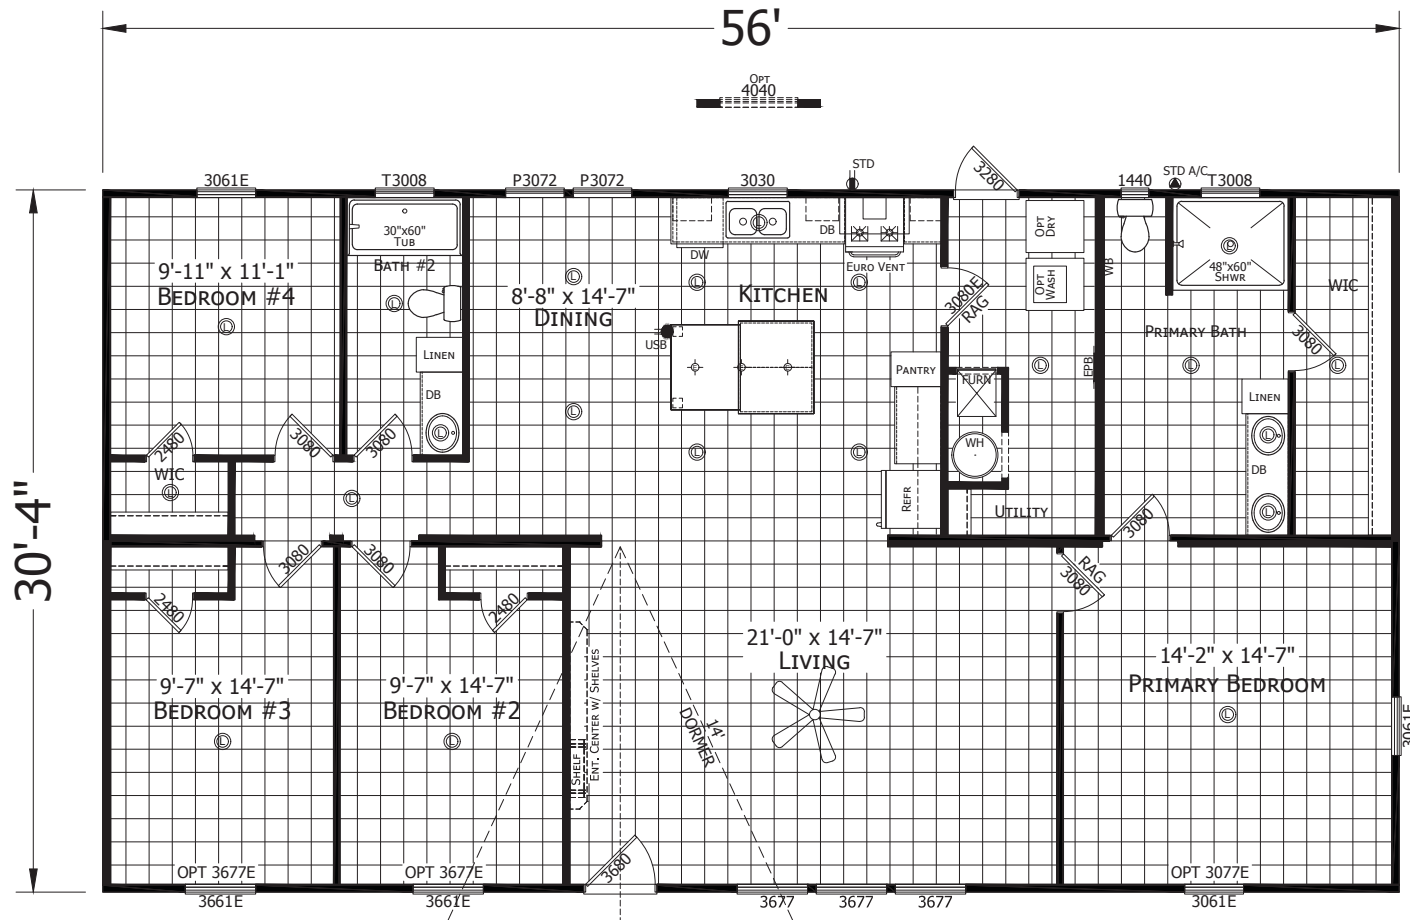

# Texana

Redman New Moon Series - Multi Section

1,699 SQ. FT. (Approximate) 4 Bedroom, 2 Bath

CHAMPION  
HOMES CENTER

Last Updated: 4-8-22

**CHAMPION HOMES CENTER**  
501A S. Burlison Blvd.  
Burlison, TX 76028