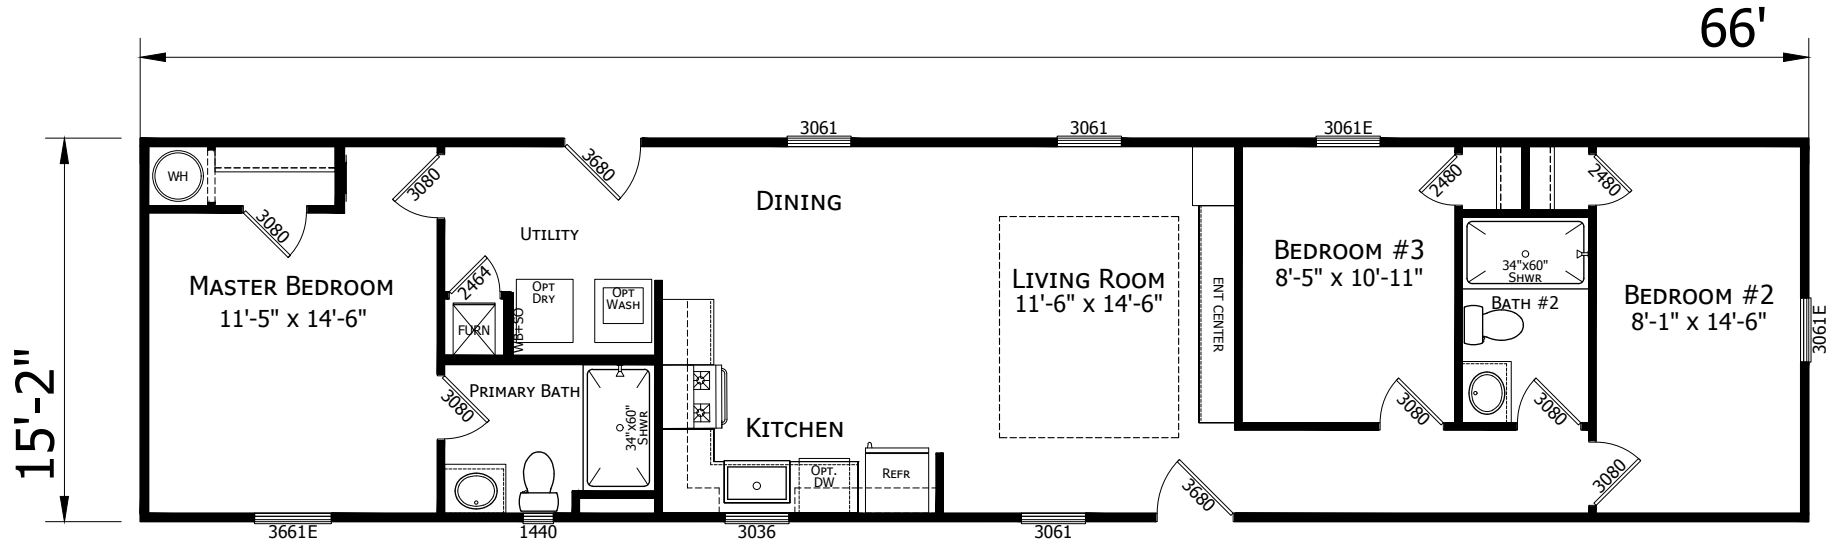

Timblin

Ascend Series

1,001 SQ. FT. (Approximate) 3 Bedroom, 2 Bath

Last Updated: 10-30-24

CHAMPION HOMES CENTER
501A S. Burleson Blvd.
Burleson, TX 76028

FactoryDirectTexas.com | 1-800-965-3721

IMPORTANT: Champion Homes reserves the right to modify, cancel or substitute products or features of this event at any time without prior notice or obligation. Pictures and other promotional materials are representative and may depict or contain floor plans, square footages, elevations, options, upgrades, extra design features, decorations, floor coverings, specialty light fixtures, custom paint and wall coverings, window treatments, landscaping, sound and alarm systems, furnishings, appliances, and other designer/decorator features and amenities that are not included as part of the home and/or may not be available at all locations. Home, pricing and community information is subject to change, and homes to prior sale, at any time without notice or obligation. ©2020 Champion Homes. All rights reserved.