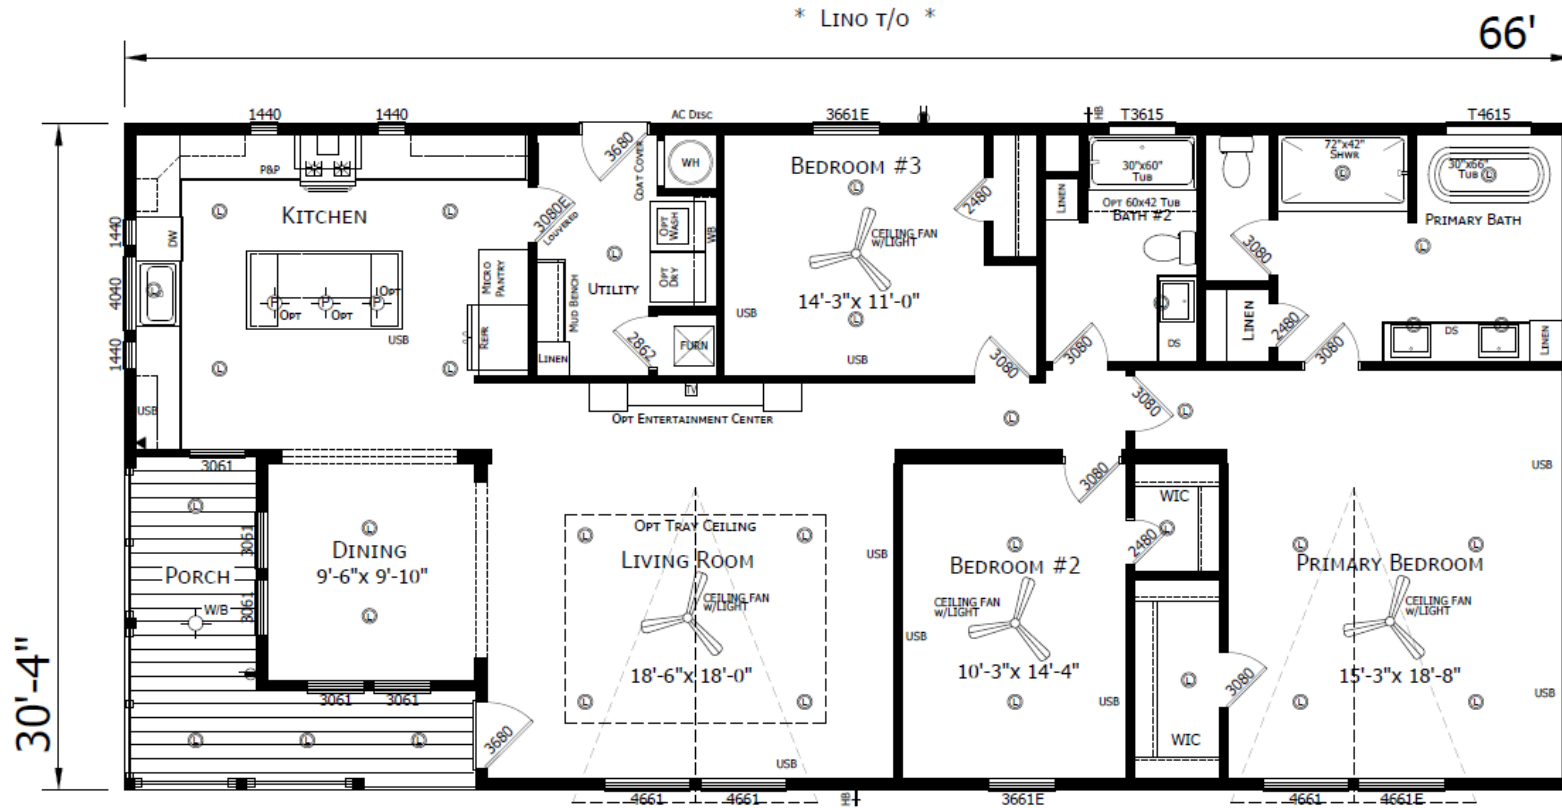

Wadsworth

Innovation Series - Multi Section

1,866 SQ. FT. (Approximate) 3 Bedroom, 2 Bath

Last Updated: 4-9-26

CHAMPION HOMES CENTER
501A S. Burleson Blvd.
Burleson, TX 76028

FactoryDirectTexas.com | 1-800-965-3721