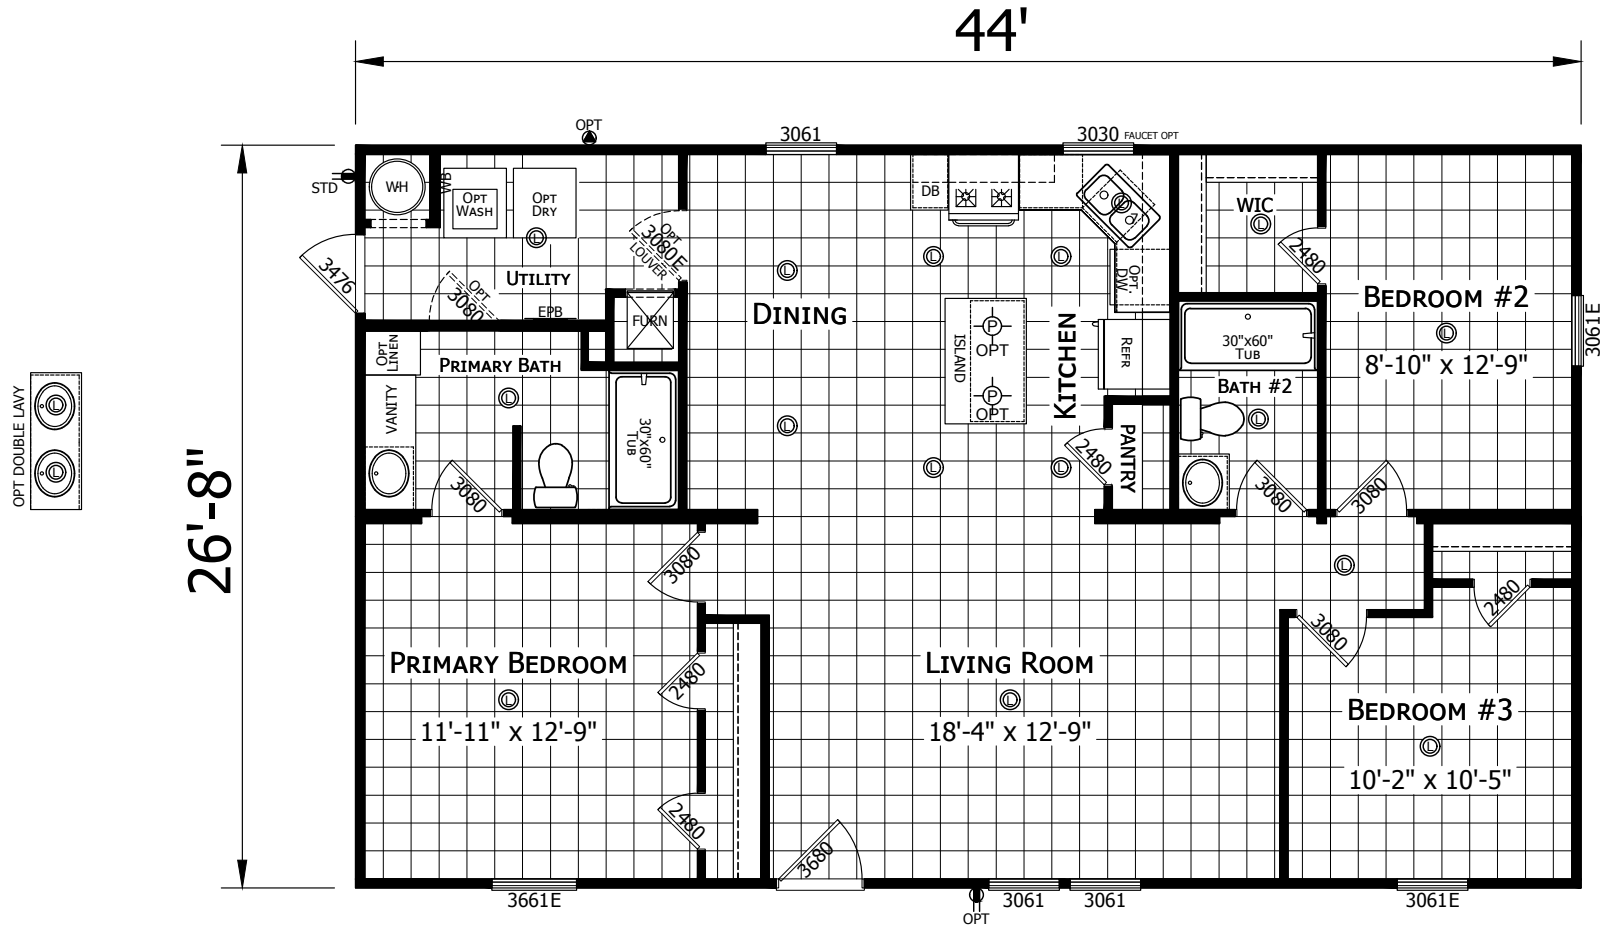

Walston

Redman Classic Series - Multi Section

1,173 SQ. FT. (Approximate) 3 Bedroom, 2 Bath

Last Updated: 7-5-23

CHAMPION HOMES CENTER
501A S. Burlison Blvd.
Burlison, TX 76028

FactoryDirectTexas.com | 1-800-965-3721