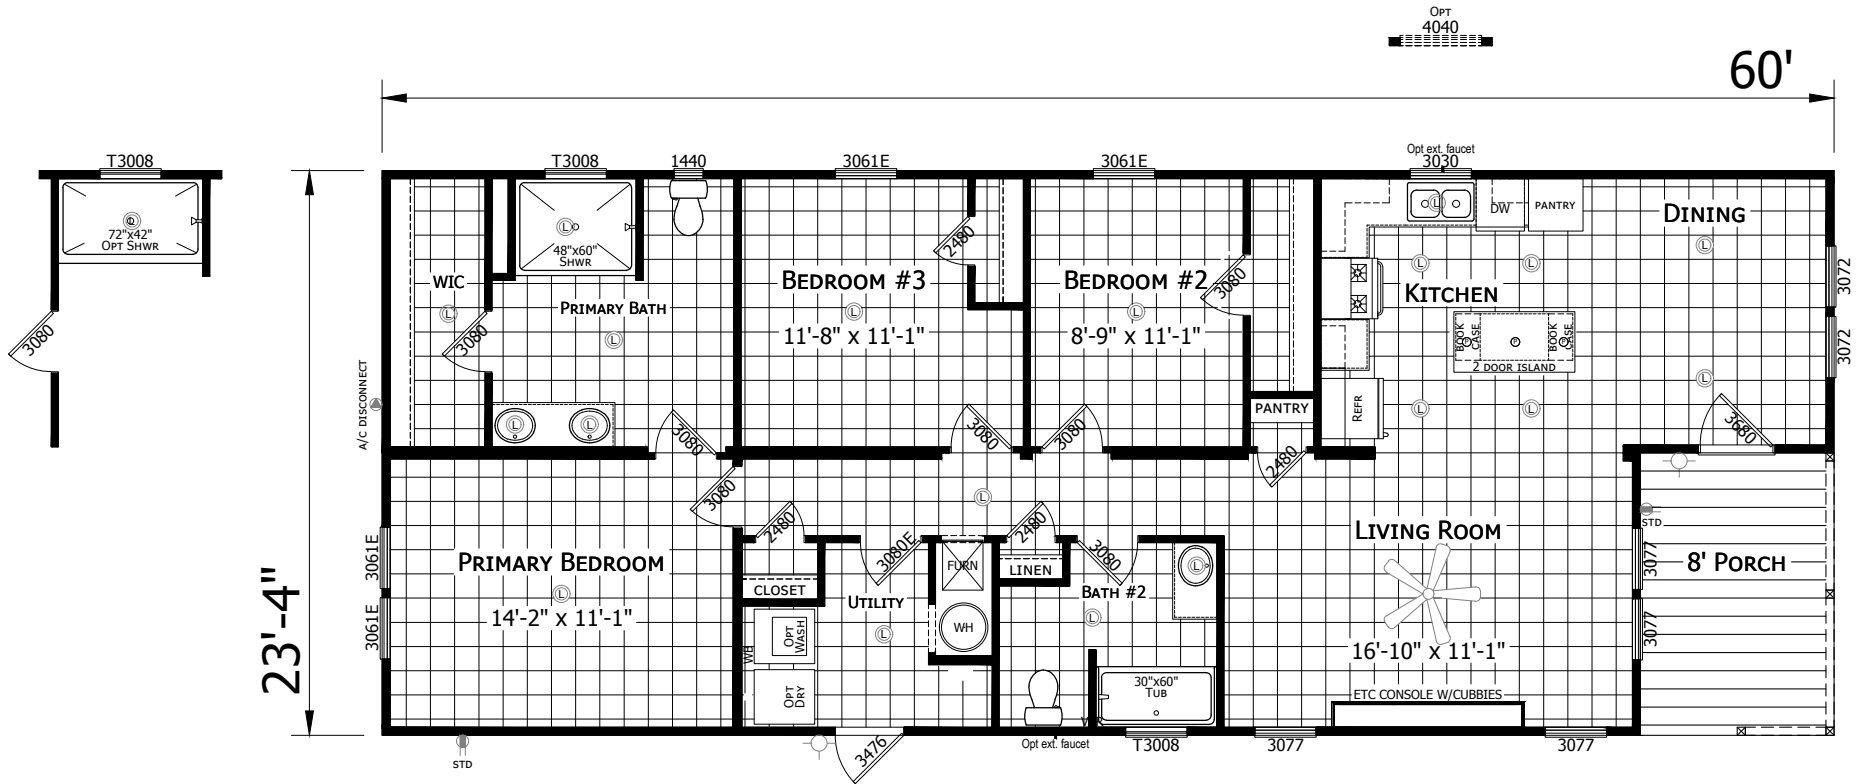

Wilbur

Redman New Moon Series - Multi Section

1,400 SQ. FT. (Approximate) 3 Bedroom, 2 Bath

Last Updated: 7-13-23

CHAMPION HOMES CENTER
501A S. Burlison Blvd.
Burlison, TX 76028

FactoryDirectTexas.com | 1-800-965-3721