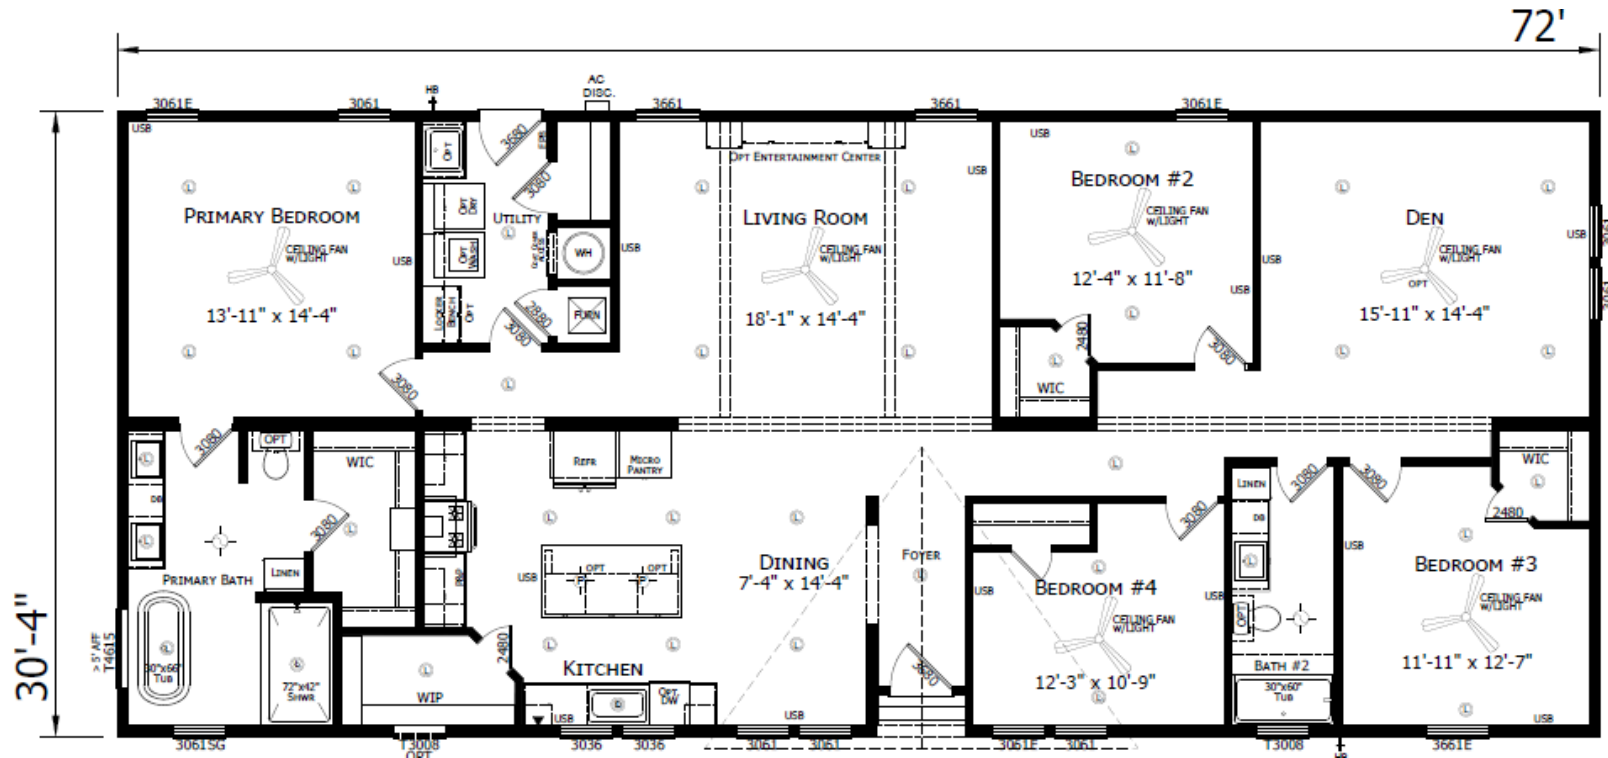

# Zacatal

Innovation Series - Multi Section

2,175 SQ. FT. (Approximate) 4 Bedroom, 2 Bath

Last Updated: 4-9-26

**CHAMPION HOMES CENTER**  
501A S. Burleson Blvd.  
Burleson, TX 76028

**FactoryDirectTexas.com | 1-800-965-3721**