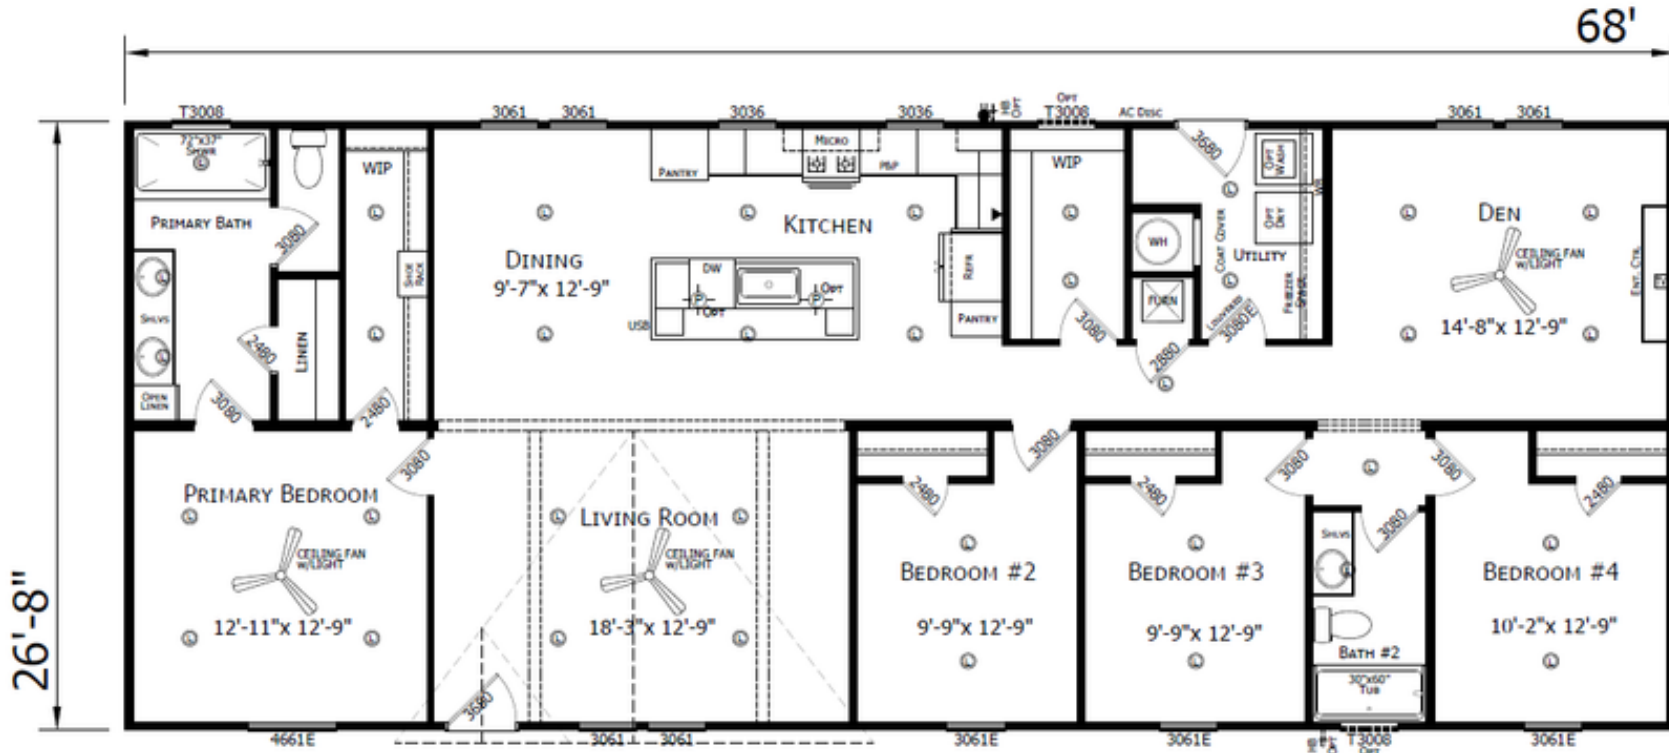

Zavalla

Welcome Series

1,813 SQ. FT. (Approximate) 4 Bedroom, 2 Bath

Last Updated: 4-9-26

CHAMPION HOMES CENTER
501A S. Burleson Blvd.
Burleson, TX 76028

FactoryDirectTexas.com | 1-800-965-3721

IMPORTANT: Champion Homes reserves the right to modify, cancel or substitute products or features of this event at any time without prior notice or obligation. Pictures and other promotional materials are representative and may depict or contain floor plans, square footages, elevations, options, upgrades, extra design features, decorations, floor coverings, specialty light fixtures, custom paint and wall coverings, window treatments, landscaping, sound and alarm systems, furnishings, appliances, and other designer/decorator features and amenities that are not included as part of the home and/or may not be available at all locations. Home, pricing and community information is subject to change, and homes to prior sale, at any time without notice or obligation. ©2023 Champion Homes. All rights reserved.